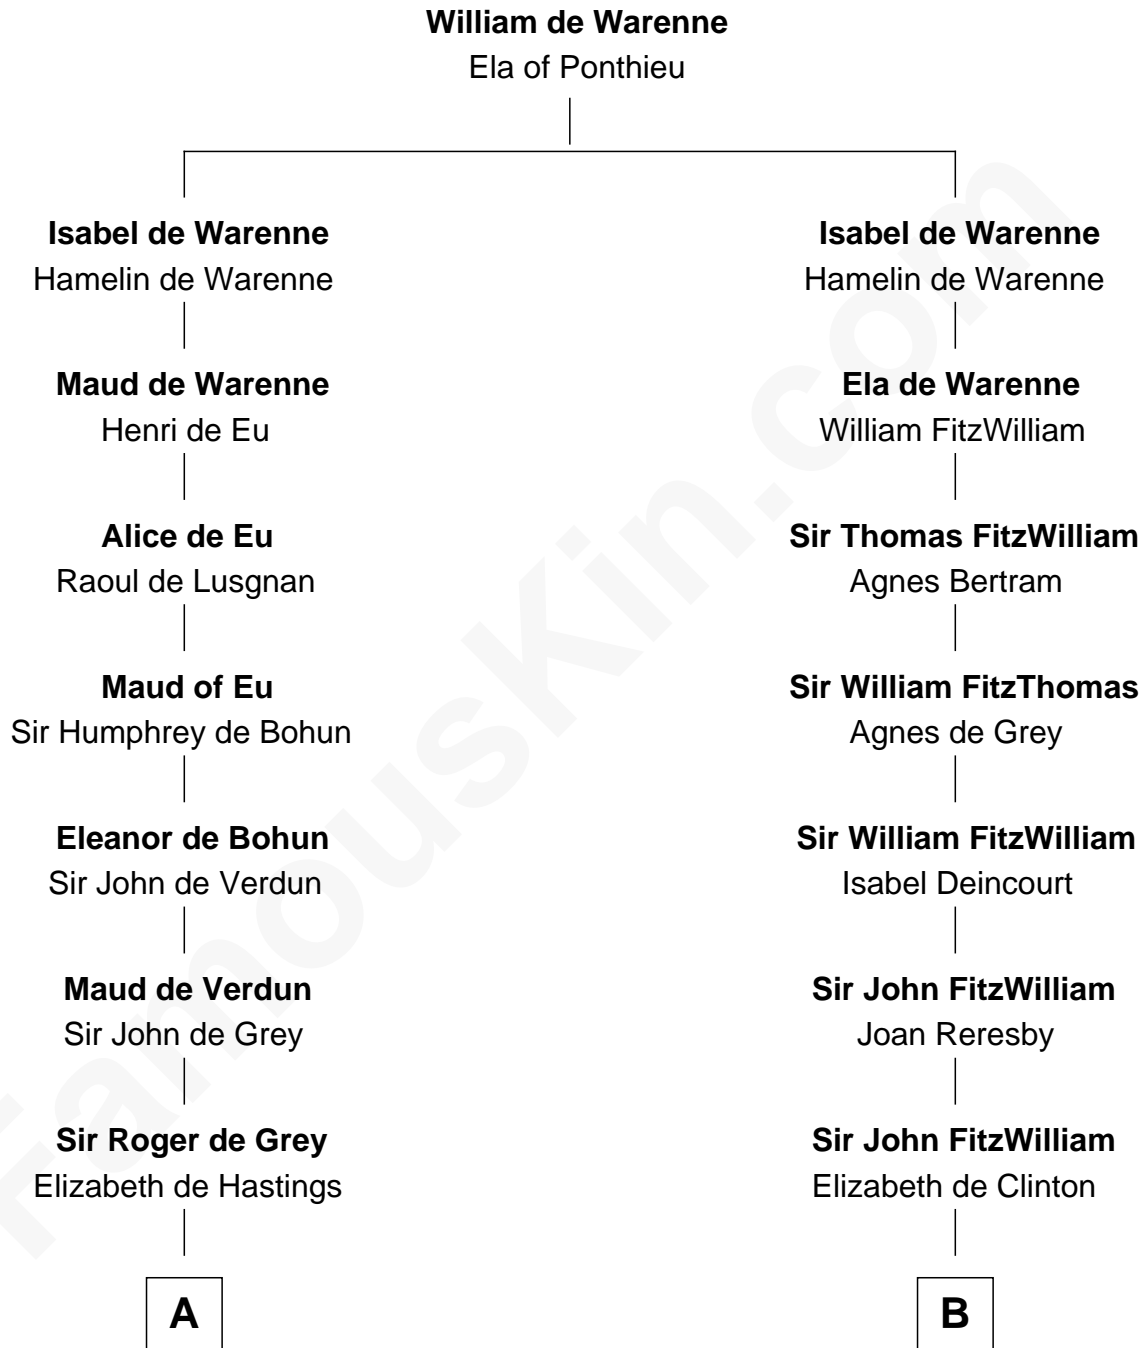

FamousKin.com Relationship Chart of

DeWitt Clinton

6th Governor of New York

20th cousin of

John Quincy Adams

6th U.S. President

C

James Clinton
Elizabeth Smith

Charles Clinton
Elizabeth Denniston

Gen. James Clinton
Mary DeWitt

DeWitt Clinton
6th Governor of New York

D

Col John Quincy
Elizabeth Norton

Elizabeth Quincy
Rev. William Smith

Abigail Quincy Smith
John Adams

John Quincy Adams
6th U.S. President

FamousKin.com