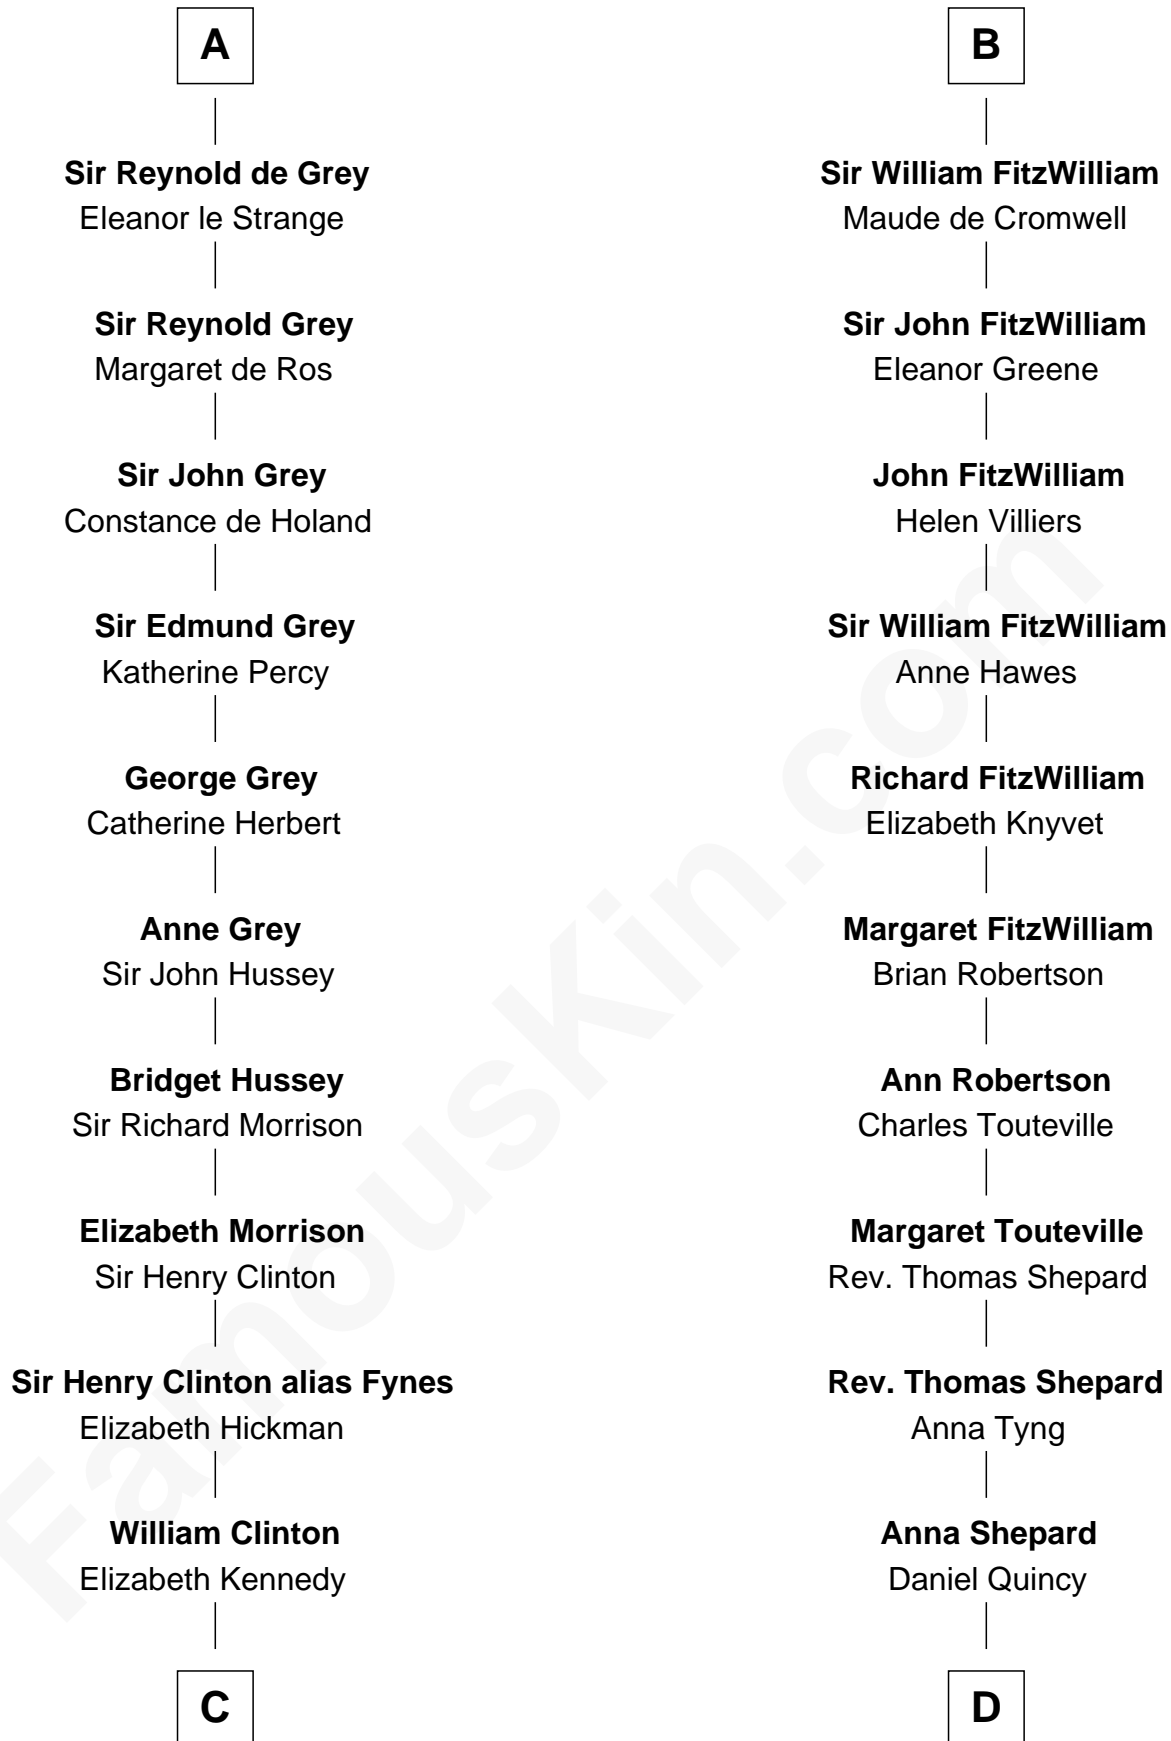

FamousKin.com Relationship Chart of

DeWitt Clinton

6th Governor of New York

20th cousin of

John Quincy Adams

6th U.S. President

C

James Clinton
Elizabeth Smith

Charles Clinton
Elizabeth Denniston

Gen. James Clinton
Mary DeWitt

DeWitt Clinton
6th Governor of New York

D

Col John Quincy
Elizabeth Norton

Elizabeth Quincy
Rev. William Smith

Abigail Quincy Smith
John Adams