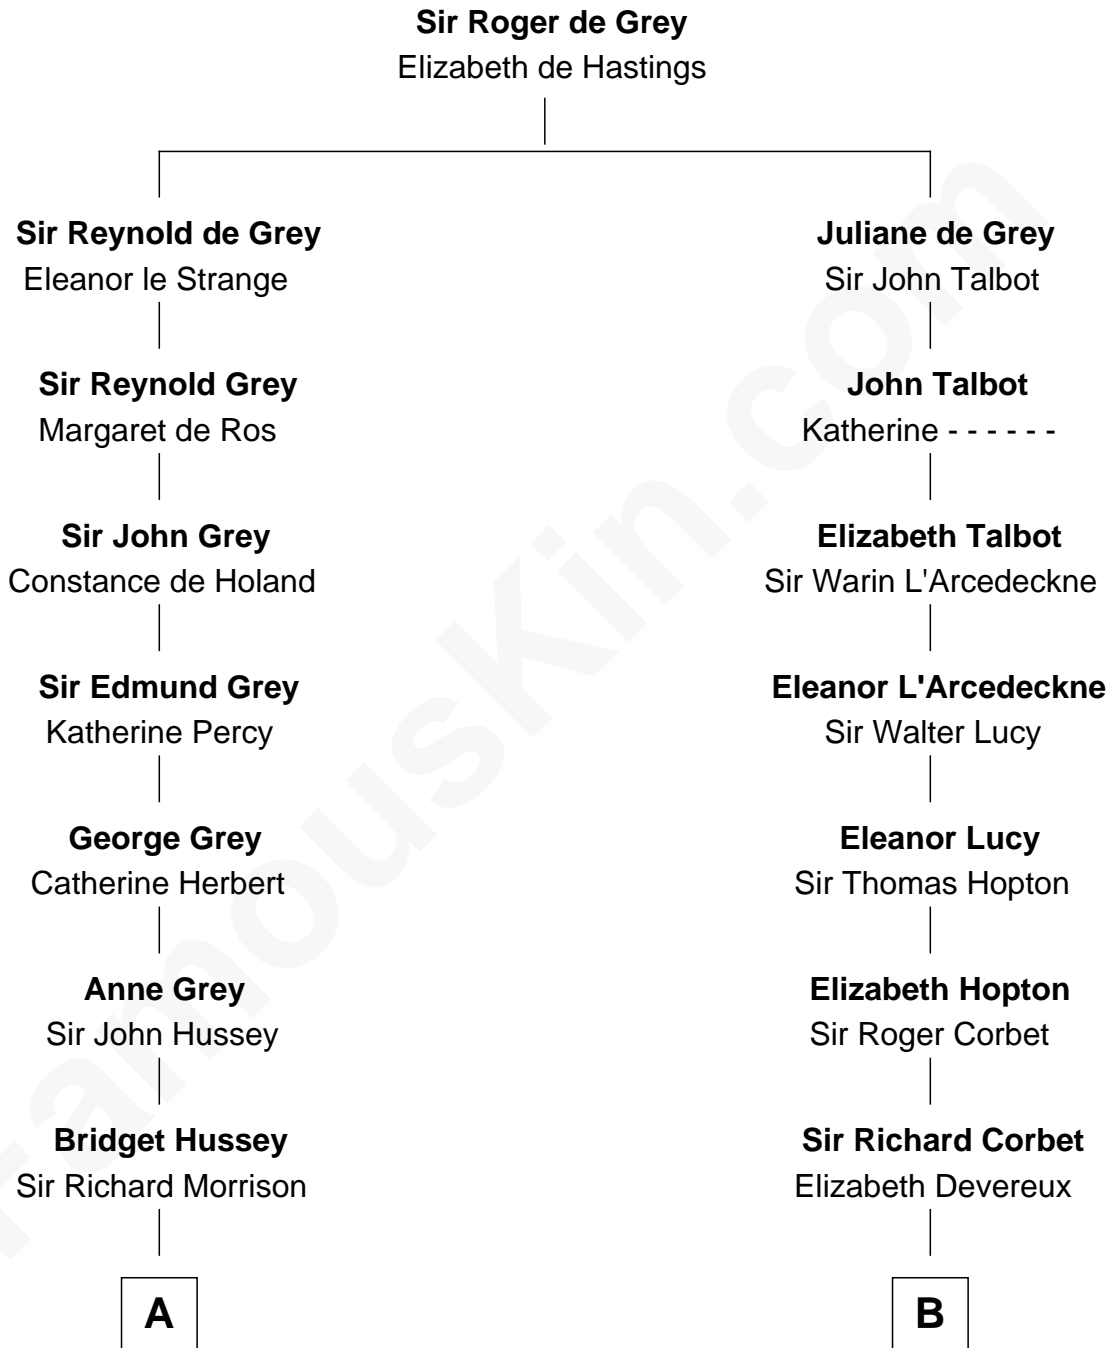

FamousKin.com Relationship Chart of

DeWitt Clinton

6th Governor of New York

13th cousin 7 times removed of

Orson Welles

Radio, Stage, and Movie Actor

C

Henry Hill Welles