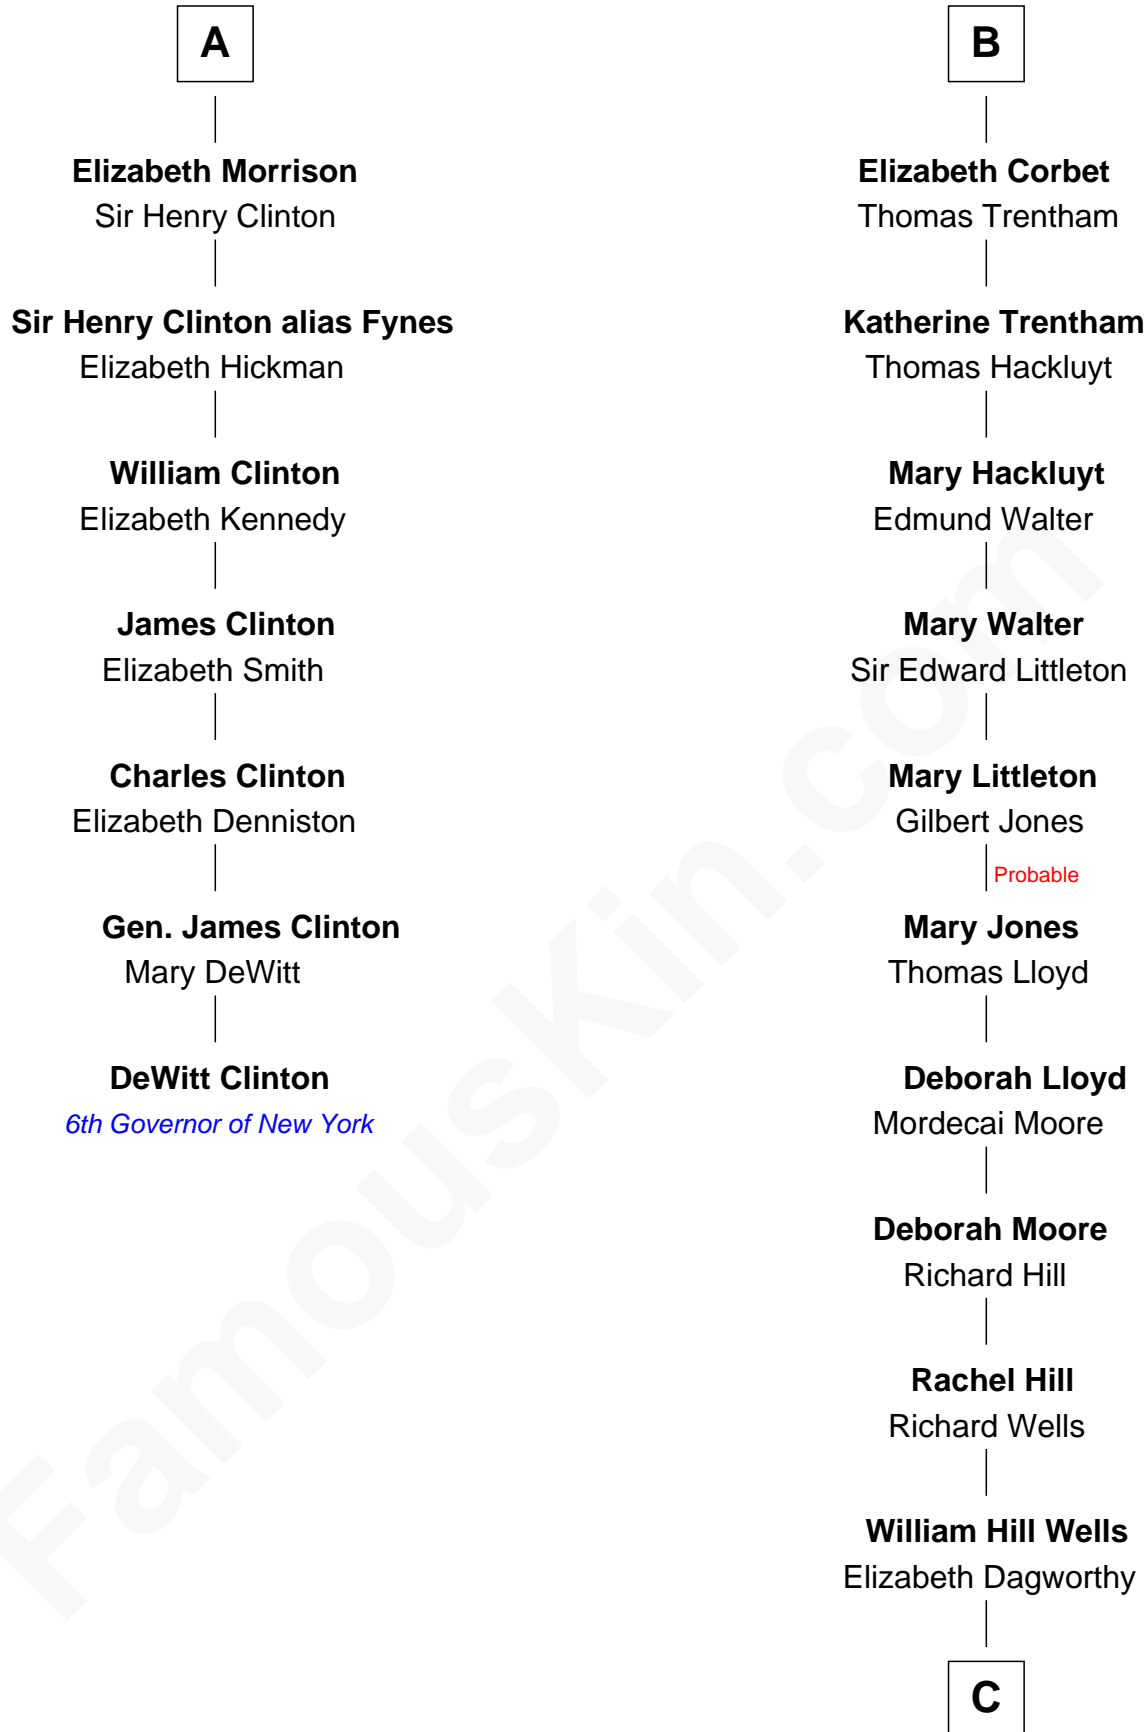

FamousKin.com Relationship Chart of

DeWitt Clinton

6th Governor of New York

13th cousin 7 times removed of

Orson Welles

Radio, Stage, and Movie Actor

C

Henry Hill Welles