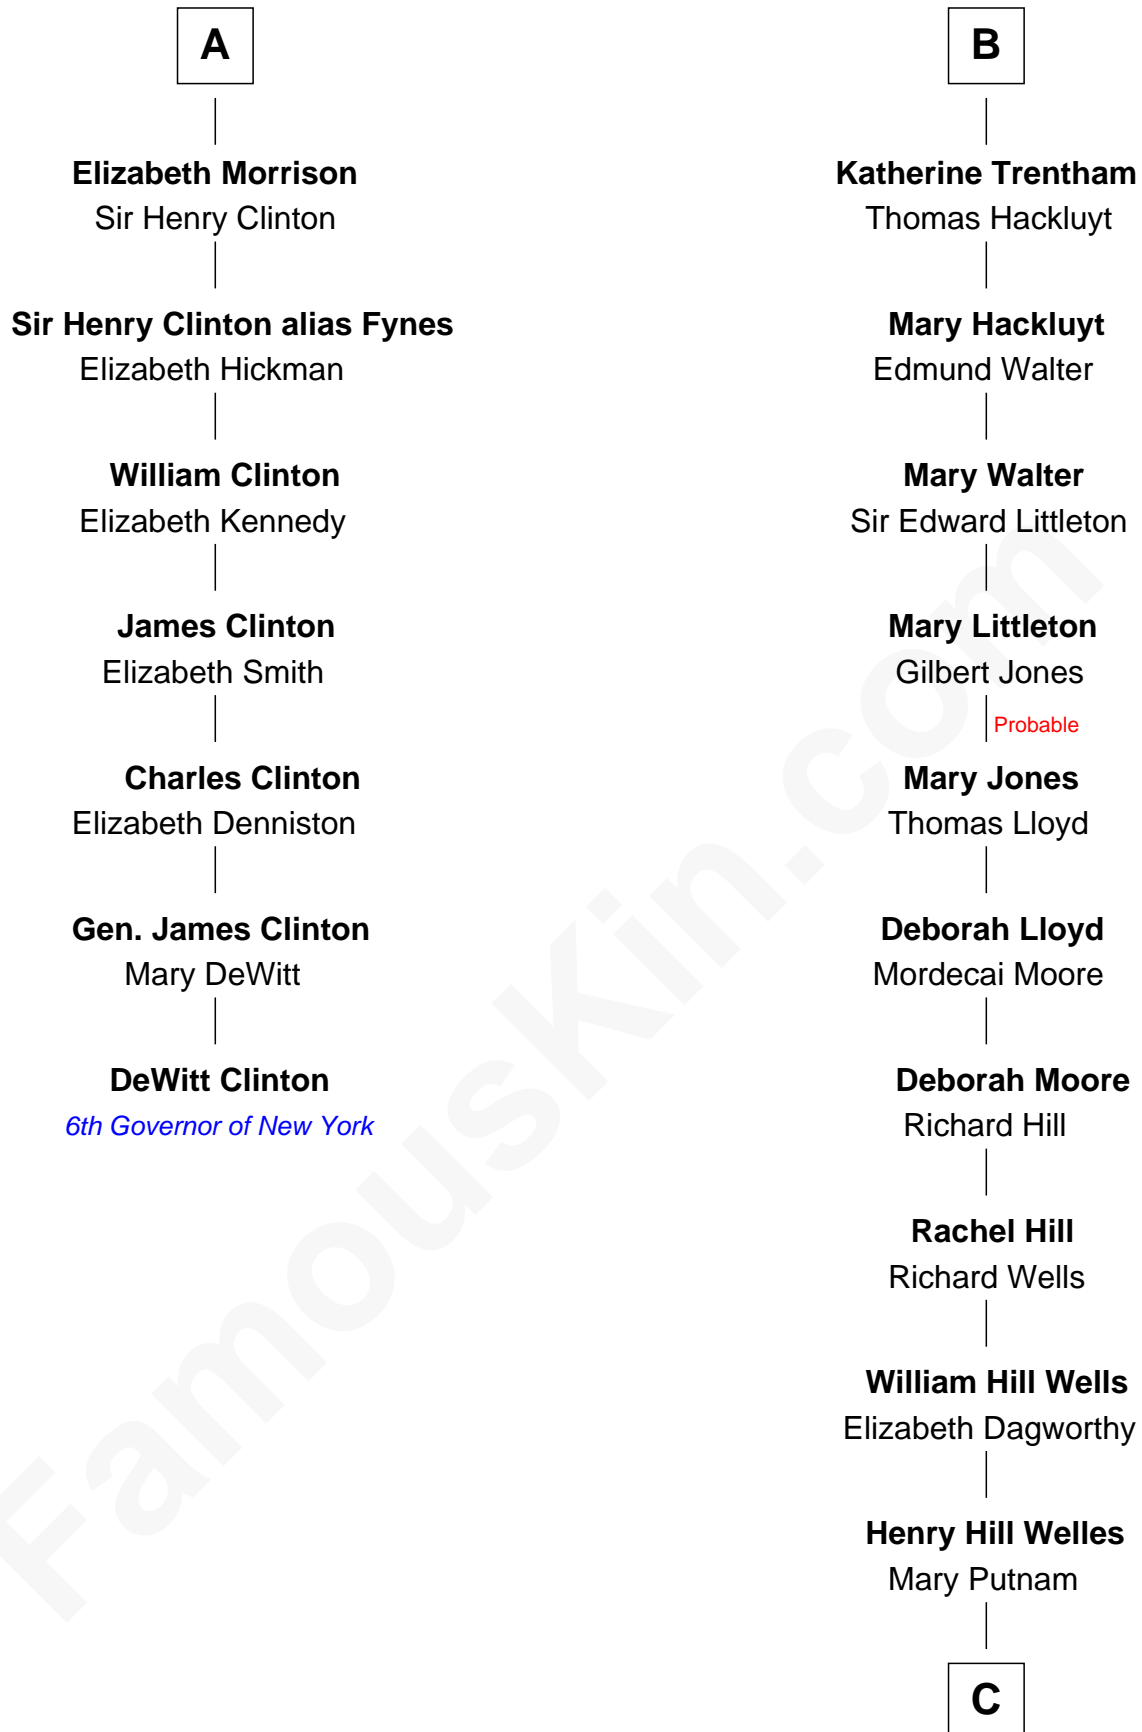

# FamousKin.com Relationship Chart of

**DeWitt Clinton**

*6th Governor of New York*

13th cousin 6 times removed of

**Orson Welles**

*Radio, Stage, and Movie Actor*

**Ralph de Stafford**

Margaret de Audley

**George Grey**

Catherine Herbert

**Anne Grey**

Sir John Hussey

**Bridget Hussey**

Sir Richard Morrison

**A**

**Elizabeth de Stafford**

John de Ferrers

**Robert de Ferrers**

Margaret Despencer

**Sir Edmund Ferrers**

Ellen Roche

**Sir William Ferrers**

Elizabeth Belknap

**Anne Ferrers**

Sir Walter Devereux

**Elizabeth Devereux**

Sir Richard Corbet

**Elizabeth Corbet**

Thomas Trentham

**B**

**C**

Richard Jones Welles