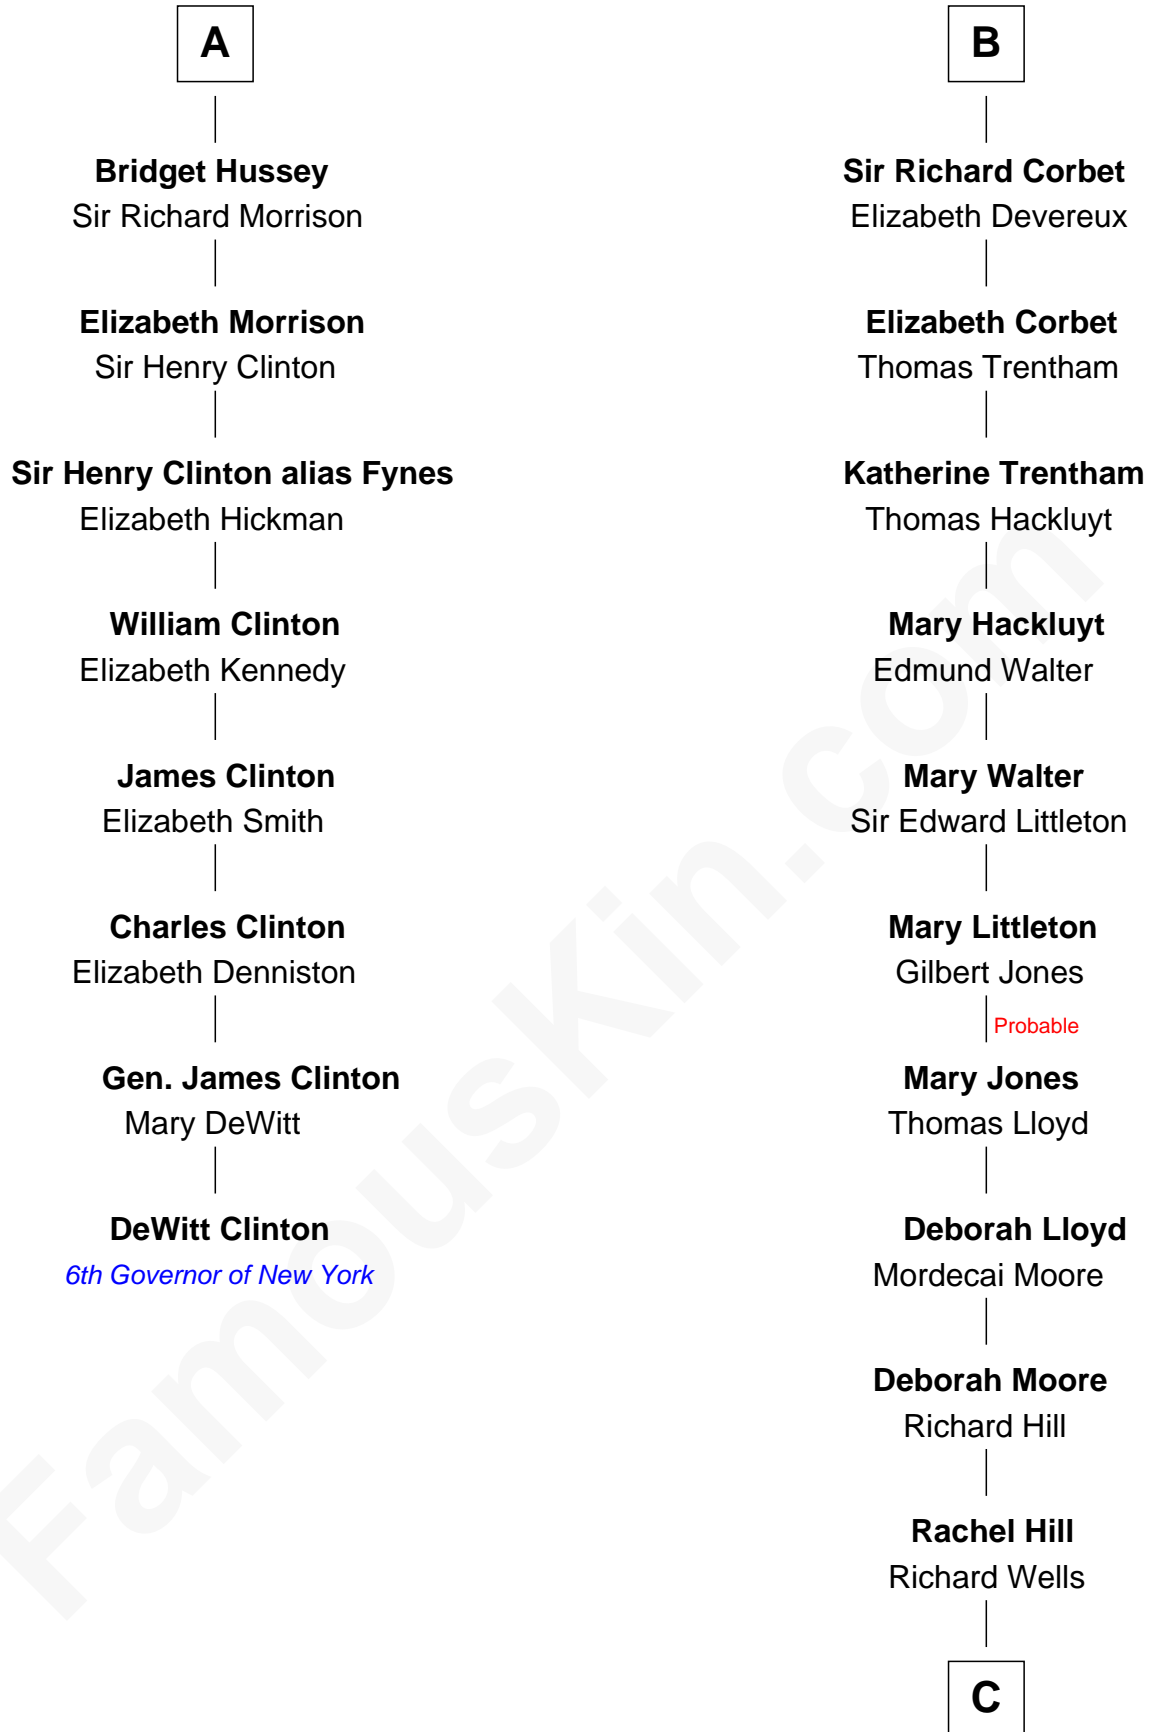

FamousKin.com Relationship Chart of

DeWitt Clinton

6th Governor of New York

14th cousin 7 times removed of

Orson Welles

Radio, Stage, and Movie Actor

C

William Hill Wells
Elizabeth Dagworthy

Henry Hill Welles
Mary Putnam

Richard Jones Welles
Mary Blanche Head

Richard Head Welles
Beatrice Ives

Orson Welles
Radio, Stage, and Movie Actor

FamousKin.com