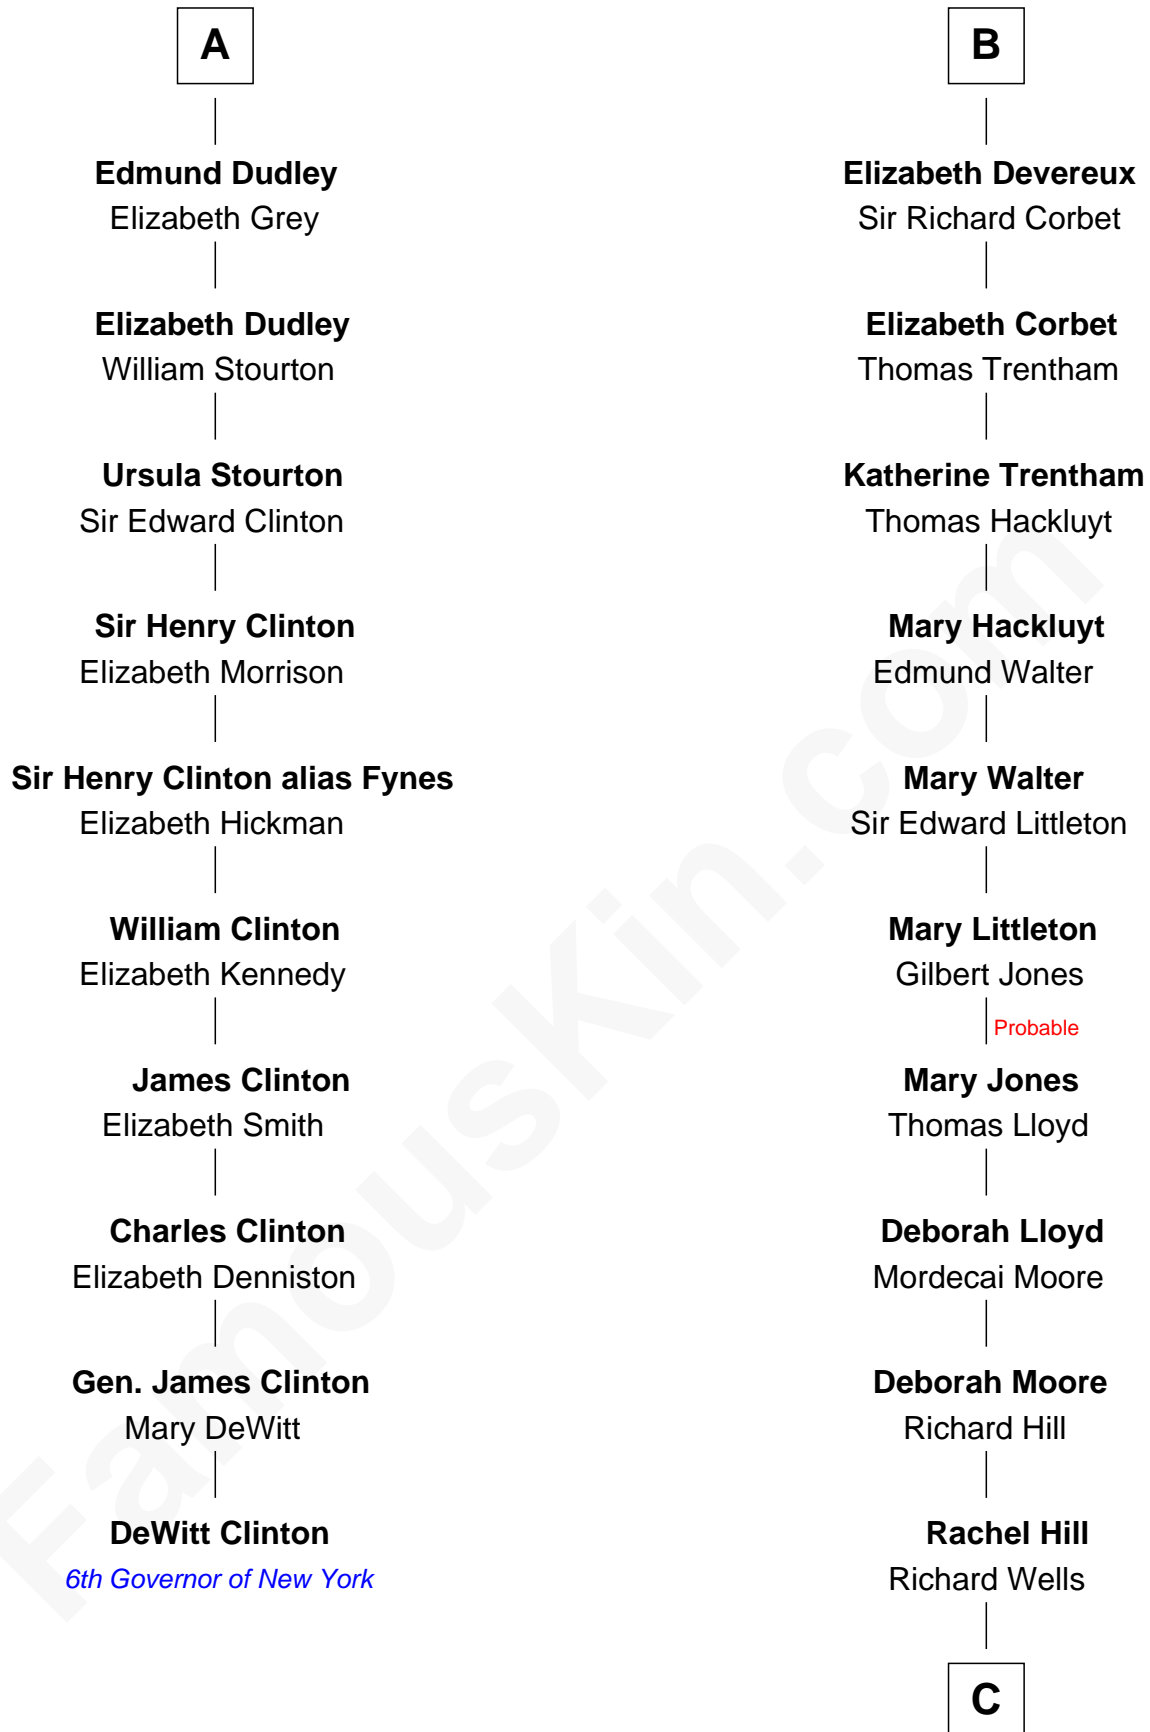

# FamousKin.com Relationship Chart of

**DeWitt Clinton**

*6th Governor of New York*

16th cousin 5 times removed of

**Orson Welles**

*Radio, Stage, and Movie Actor*

**Sir Hugh le Despencer**

Isabella de Beauchamp

**Sir John Sutton**

Constance Blount

**Sir John Sutton**

Elizabeth Berkeley

**Sir John Sutton Dudley**

Elizabeth Bramshot

**A**

**Hugh le Despencer**

Eleanor de Clare

**Sir Edward le Despencer**

Anne de Ferrers

**Edward Despencer**

Elizabeth Burghersh

**Margaret Despencer**

Robert de Ferrers

**Sir Edmund Ferrers**

Ellen Roche

**Sir William Ferrers**

Elizabeth Belknap

**Anne Ferrers**

Sir Walter Devereux

**B**

**C**

**William Hill Wells**  
Elizabeth Dagworthy