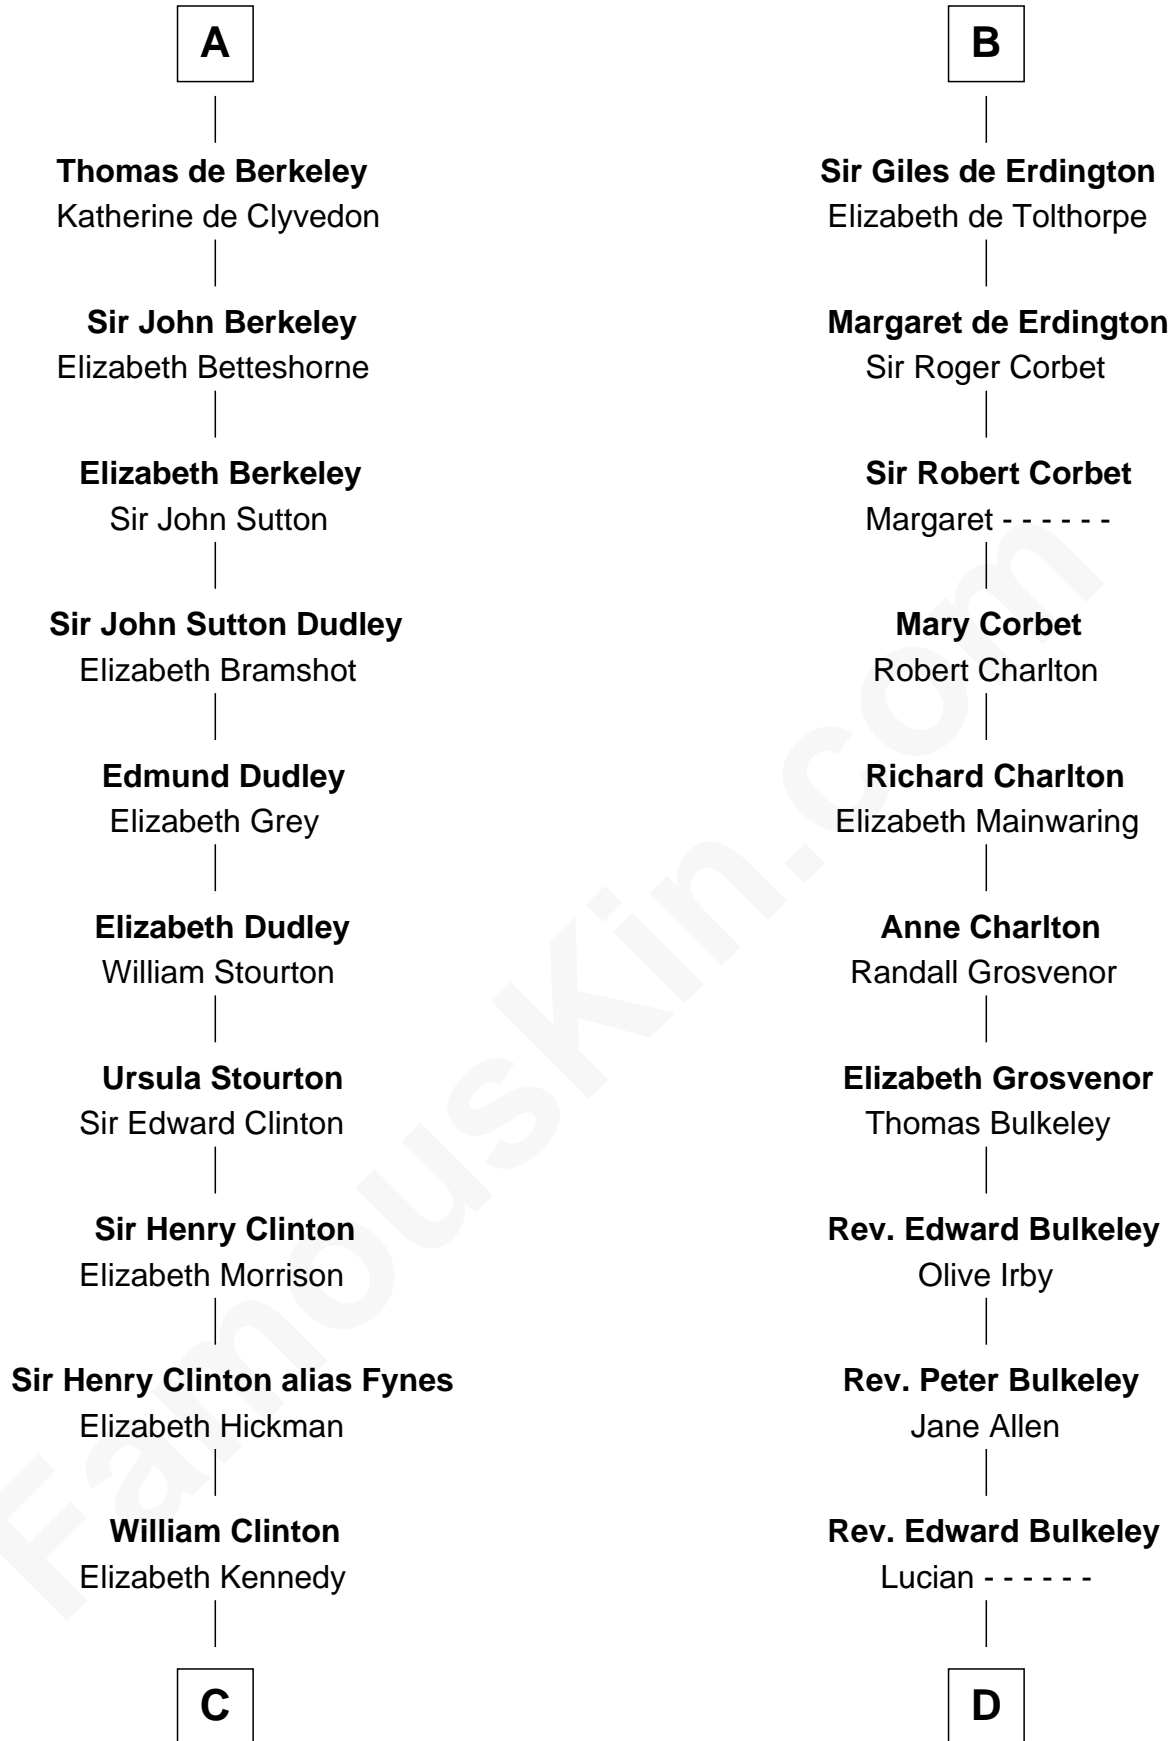

FamousKin.com Relationship Chart of

DeWitt Clinton

6th Governor of New York

20th cousin of

John Hancock

Signer of the Declaration of Independence

C

James Clinton
Elizabeth Smith

Charles Clinton
Elizabeth Denniston

Gen. James Clinton
Mary DeWitt

DeWitt Clinton
6th Governor of New York

D

Mary Bulkeley
Rev. Thomas Clarke

Elizabeth Clarke
John Hancock

Rev. John Hancock
Mary Hawke

John Hancock
Signer of Declaration of Independence