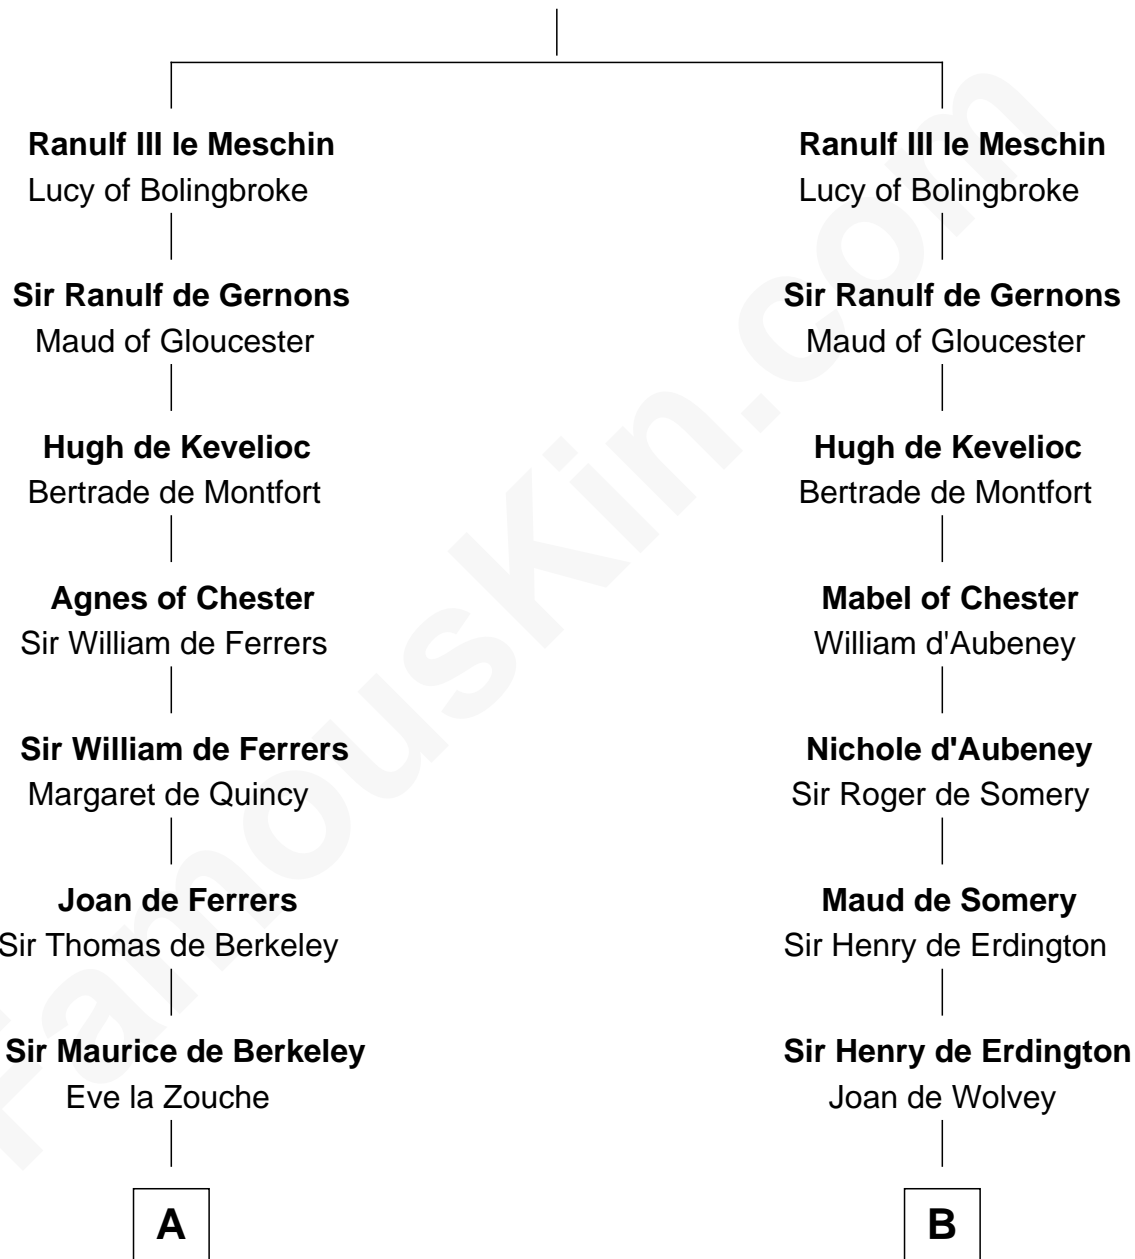

# FamousKin.com Relationship Chart of

**DeWitt Clinton**

*6th Governor of New York*

20th cousin of

**John Hancock**

*Signer of the Declaration of Independence*

**Ranulf de Briquessart**

Margaret Goz

**C**

**James Clinton**  
Elizabeth Smith

**Charles Clinton**  
Elizabeth Denniston

**Gen. James Clinton**  
Mary DeWitt

**DeWitt Clinton**  
*6th Governor of New York*

**D**

**Mary Bulkeley**  
Rev. Thomas Clarke

**Elizabeth Clarke**  
John Hancock

**Rev. John Hancock**  
Mary Hawke

**John Hancock**  
*Signer of Declaration of Independence*

FamousKin.com