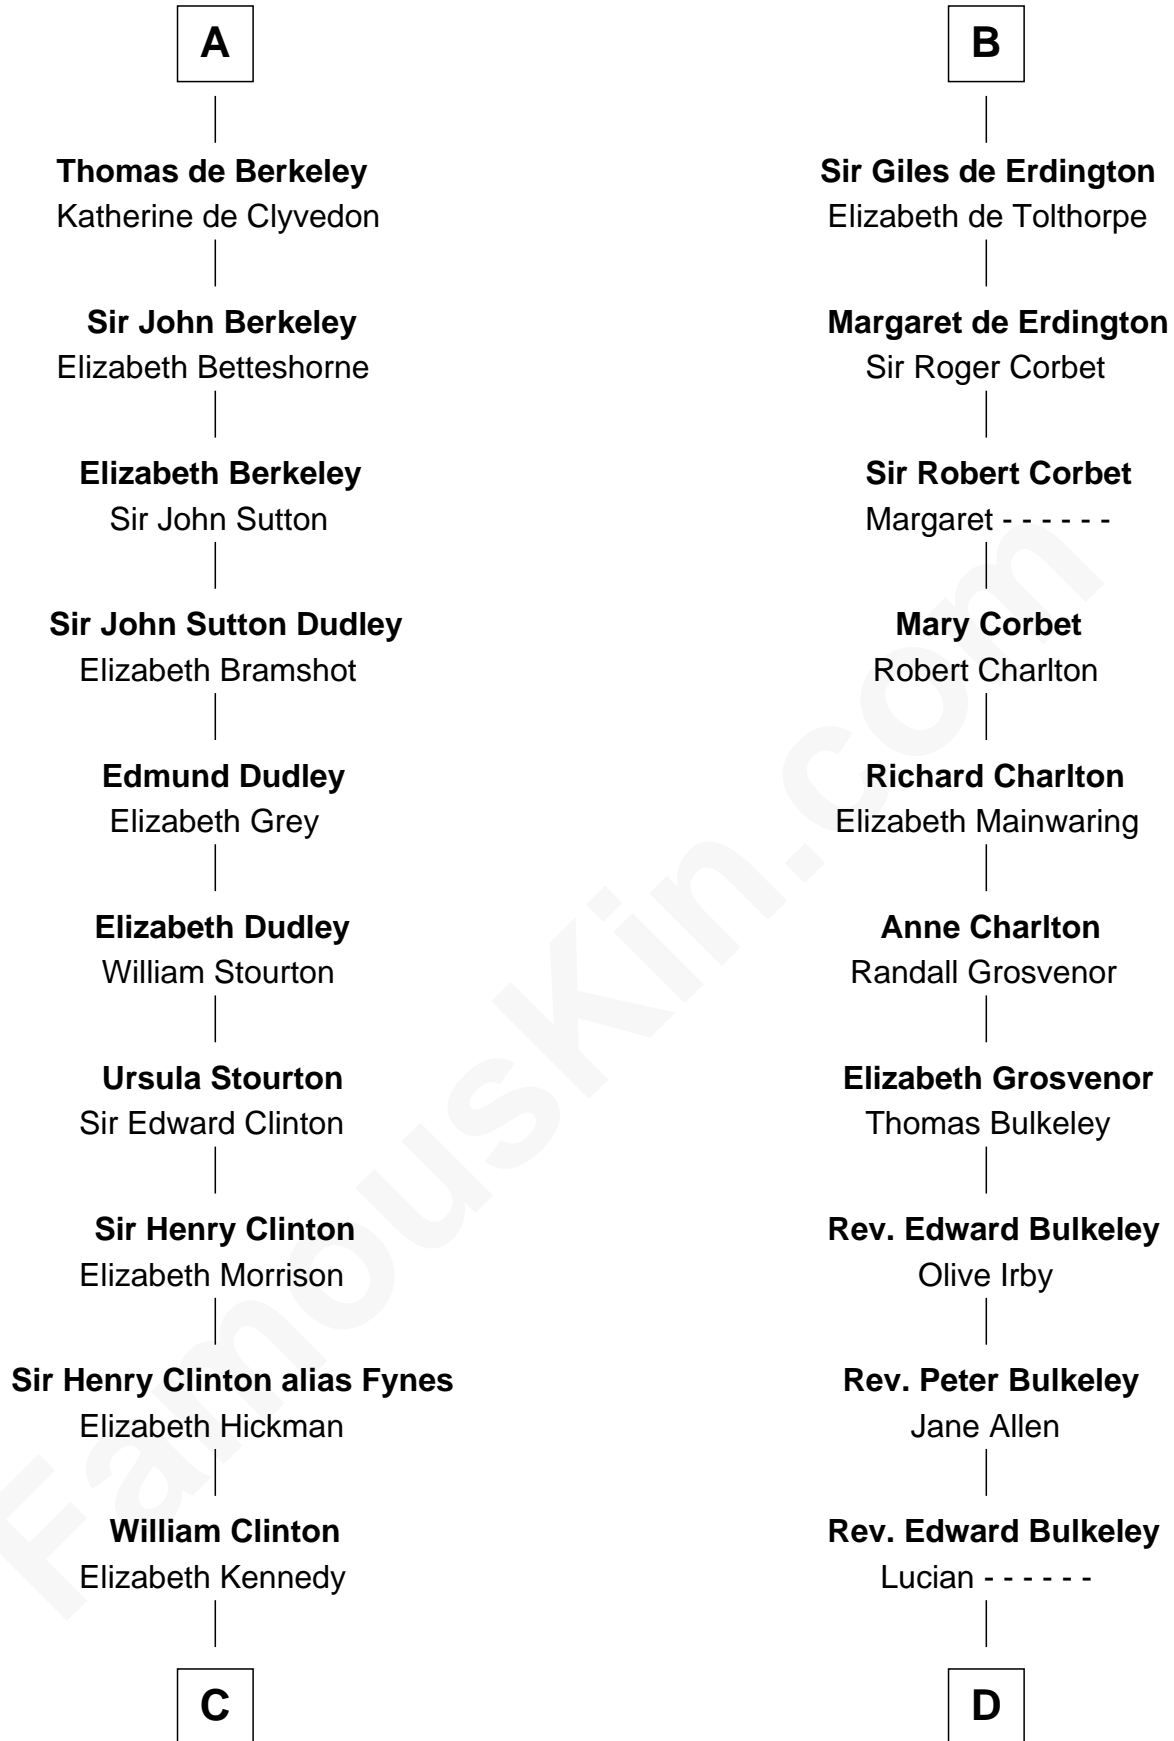

# FamousKin.com Relationship Chart of

**DeWitt Clinton**

*6th Governor of New York*

20th cousin of

**John Hancock**

*Signer of the Declaration of Independence*

**Ranulf de Briquessart**

Margaret Goz

**C**

**James Clinton**  
Elizabeth Smith

**Charles Clinton**  
Elizabeth Denniston

**Gen. James Clinton**  
Mary DeWitt

**DeWitt Clinton**  
*6th Governor of New York*

**D**

**Mary Bulkeley**  
Rev. Thomas Clarke

**Elizabeth Clarke**  
John Hancock

**Rev. John Hancock**  
Mary Hawke

**John Hancock**  
*Signer of Declaration of Independence*

FamousKin.com