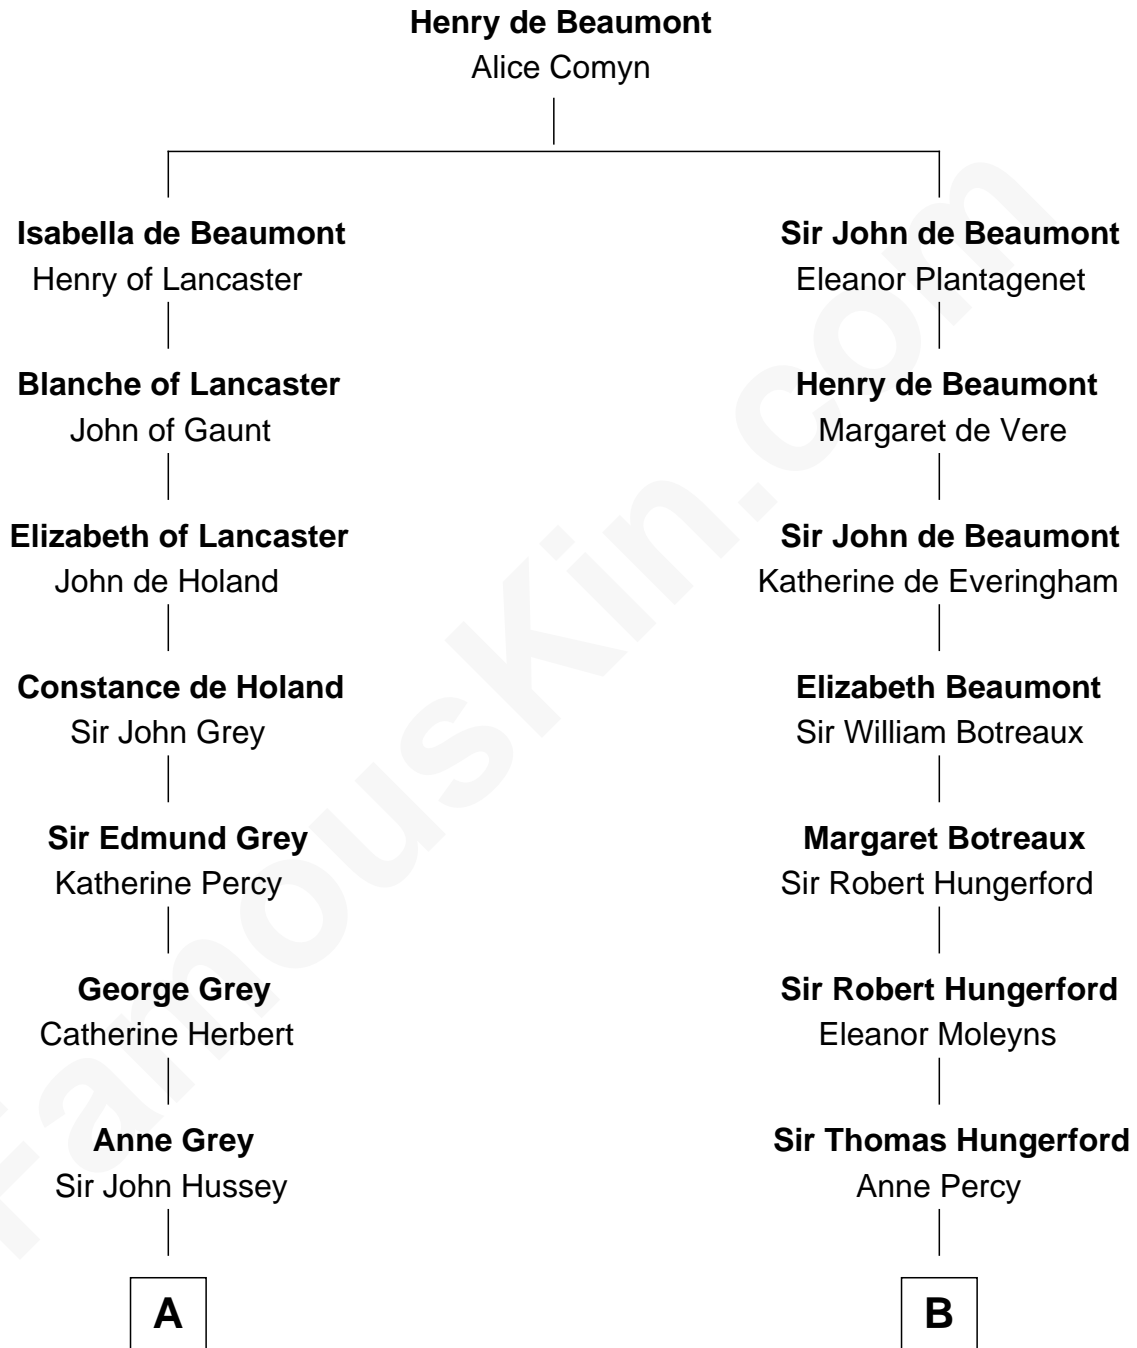

FamousKin.com Relationship Chart of

DeWitt Clinton

6th Governor of New York

14th cousin 5 times removed of

Charles Darwin

Theory of Evolution

C

Mary Howard
Erasmus Darwin

Dr. Robert Waring Darwin
Susanna Wedgwood

Charles Darwin
Theory of Evolution

FamousKin.com