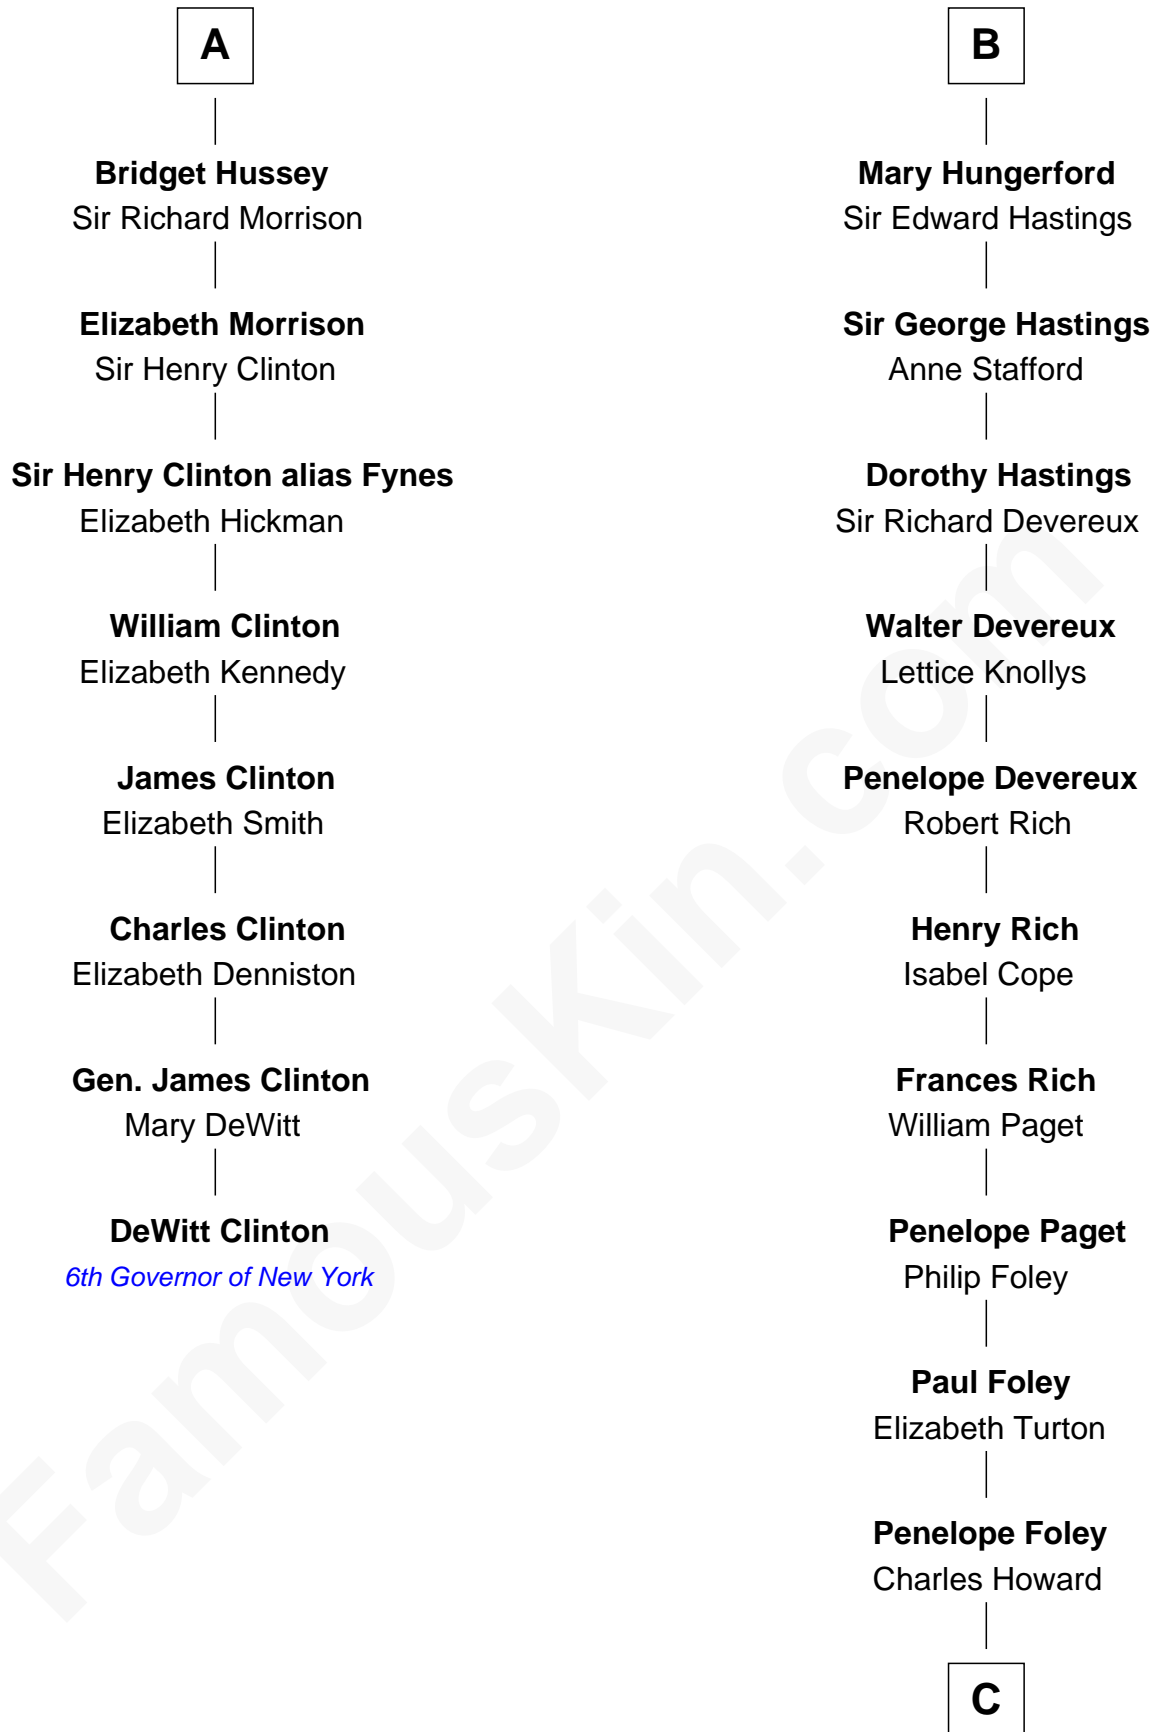

FamousKin.com Relationship Chart of

DeWitt Clinton

6th Governor of New York

14th cousin 5 times removed of

Charles Darwin

Theory of Evolution

C

Mary Howard
Erasmus Darwin

Dr. Robert Waring Darwin
Susanna Wedgwood

Charles Darwin
Theory of Evolution

FamousKin.com