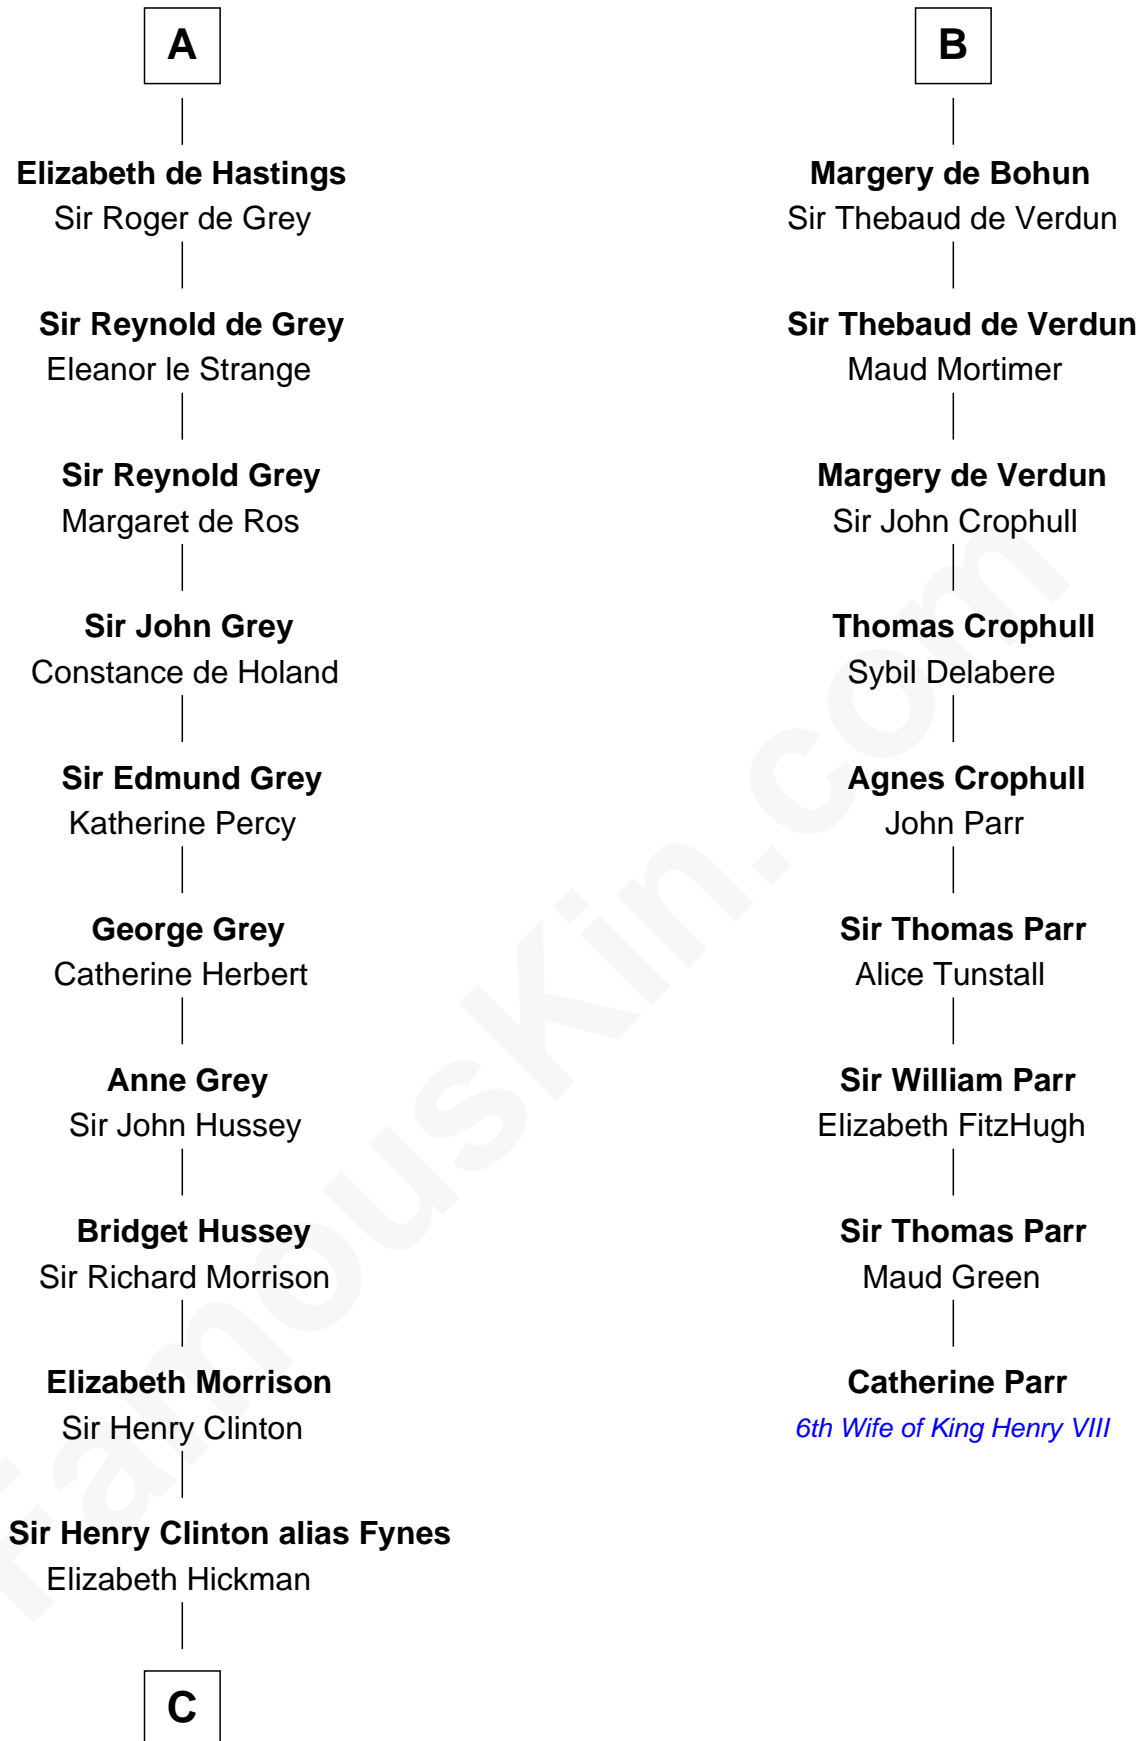

FamousKin.com Relationship Chart of

DeWitt Clinton

6th Governor of New York

15th cousin 6 times removed of

Catherine Parr

6th Wife of King Henry VIII

Edward Aetheling

Agatha - - - - -

Malcolm III of Scotland

David I, King of Scotland

Maud of Northumberland

Henry of Huntingdon

Ada de Warenne

Margaret of Scotland

Humphrey IV de Bohun

Henry de Bohun

Maud de Mandeville

Sir Humphrey de Bohun

Maud of Eu

Sir Humphrey de Bohun

Eleanor de Braiose

B

C

William Clinton
Elizabeth Kennedy

James Clinton
Elizabeth Smith

Charles Clinton
Elizabeth Denniston

Gen. James Clinton
Mary DeWitt

DeWitt Clinton
6th Governor of New York

FamousKin.com