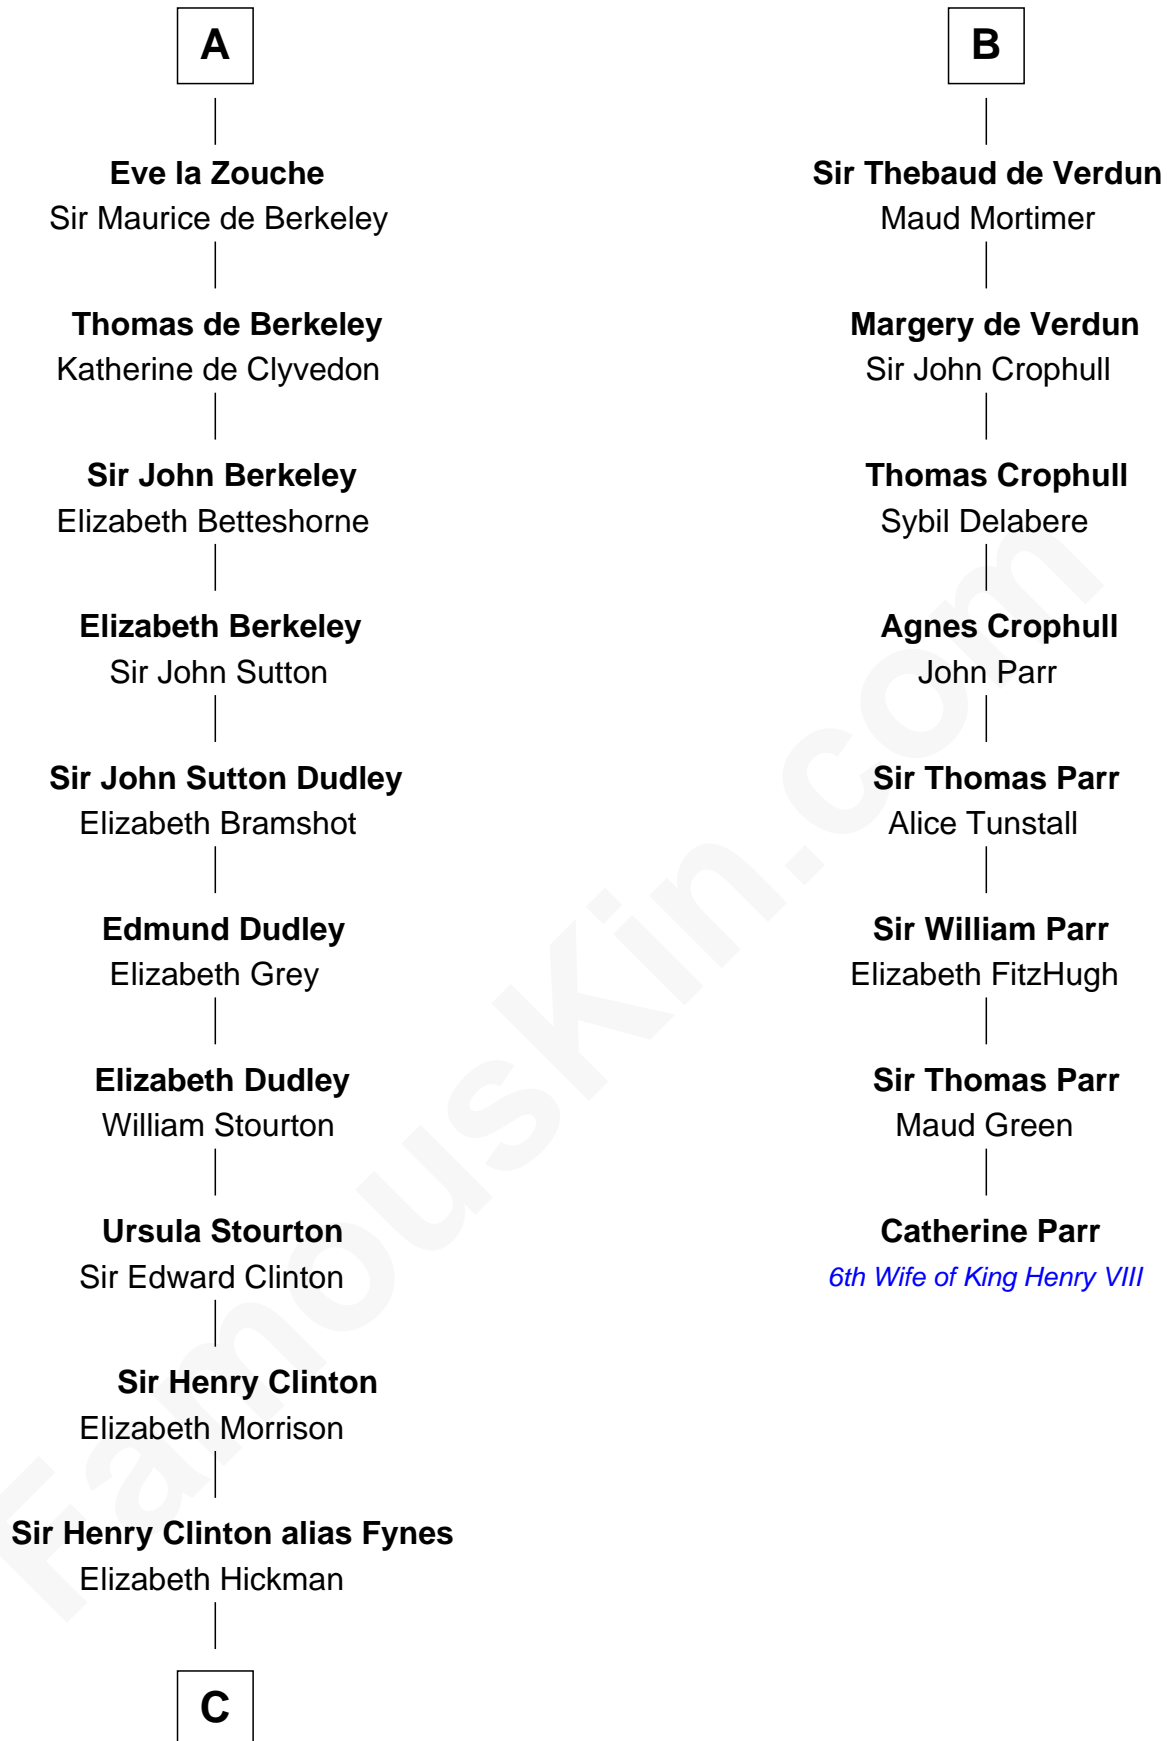

FamousKin.com Relationship Chart of

DeWitt Clinton

6th Governor of New York

14th cousin 7 times removed of

Catherine Parr

6th Wife of King Henry VIII

Gilla Comgaill O'Toole
Sadb Mael Morda O'Domnail

Muitchertach O'Toole
Cacht Inion Loigsig O'Morda

Mor O'Toole
Dermot MacMurrough

Aoife MacMurrough
Richard de Clare

Isabel de Clare
Sir William Marshal

Eva Marshal
William de Braiose

Eve de Braiose
Sir William de Cantilupe

Milicent de Cantilupe
Eudo la Zouche

A

Muitchertach O'Toole
Cacht Inion Loigsig O'Morda

Mor O'Toole
Dermot MacMurrough

Aoife MacMurrough
Richard de Clare

Isabel de Clare
Sir William Marshal

Eva Marshal
William de Braiose

Eleanor de Braiose
Sir Humphrey de Bohun

Margery de Bohun
Sir Thebaud de Verdun

B

C

—
William Clinton
Elizabeth Kennedy

—
James Clinton
Elizabeth Smith

—
Charles Clinton
Elizabeth Denniston

—
Gen. James Clinton
Mary DeWitt

—
DeWitt Clinton
6th Governor of New York