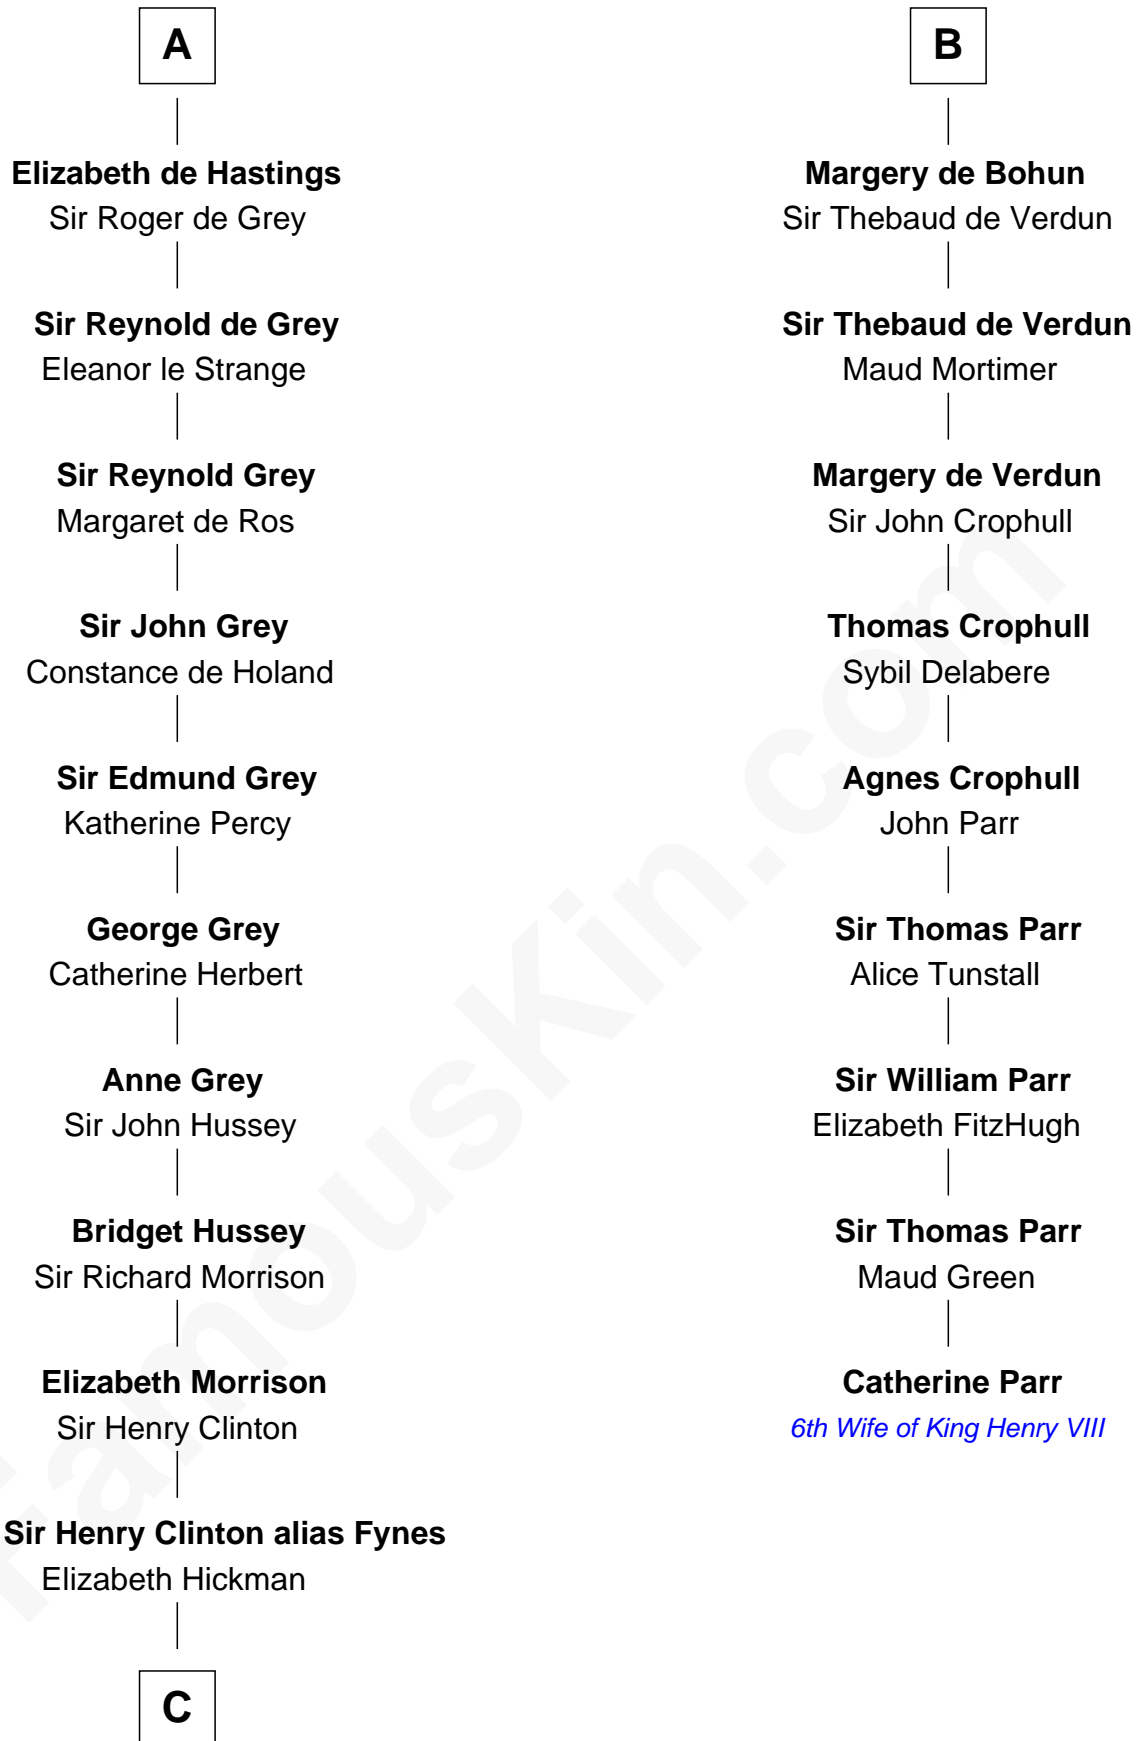

# FamousKin.com Relationship Chart of

**DeWitt Clinton**

*6th Governor of New York*

15th cousin 6 times removed of

**Catherine Parr**

*6th Wife of King Henry VIII*

**Henry I, King of France**

Anne of Kiev

**C**

—  
**William Clinton**  
Elizabeth Kennedy

—  
**James Clinton**  
Elizabeth Smith

—  
**Charles Clinton**  
Elizabeth Denniston

—  
**Gen. James Clinton**  
Mary DeWitt

—  
**DeWitt Clinton**  
*6th Governor of New York*