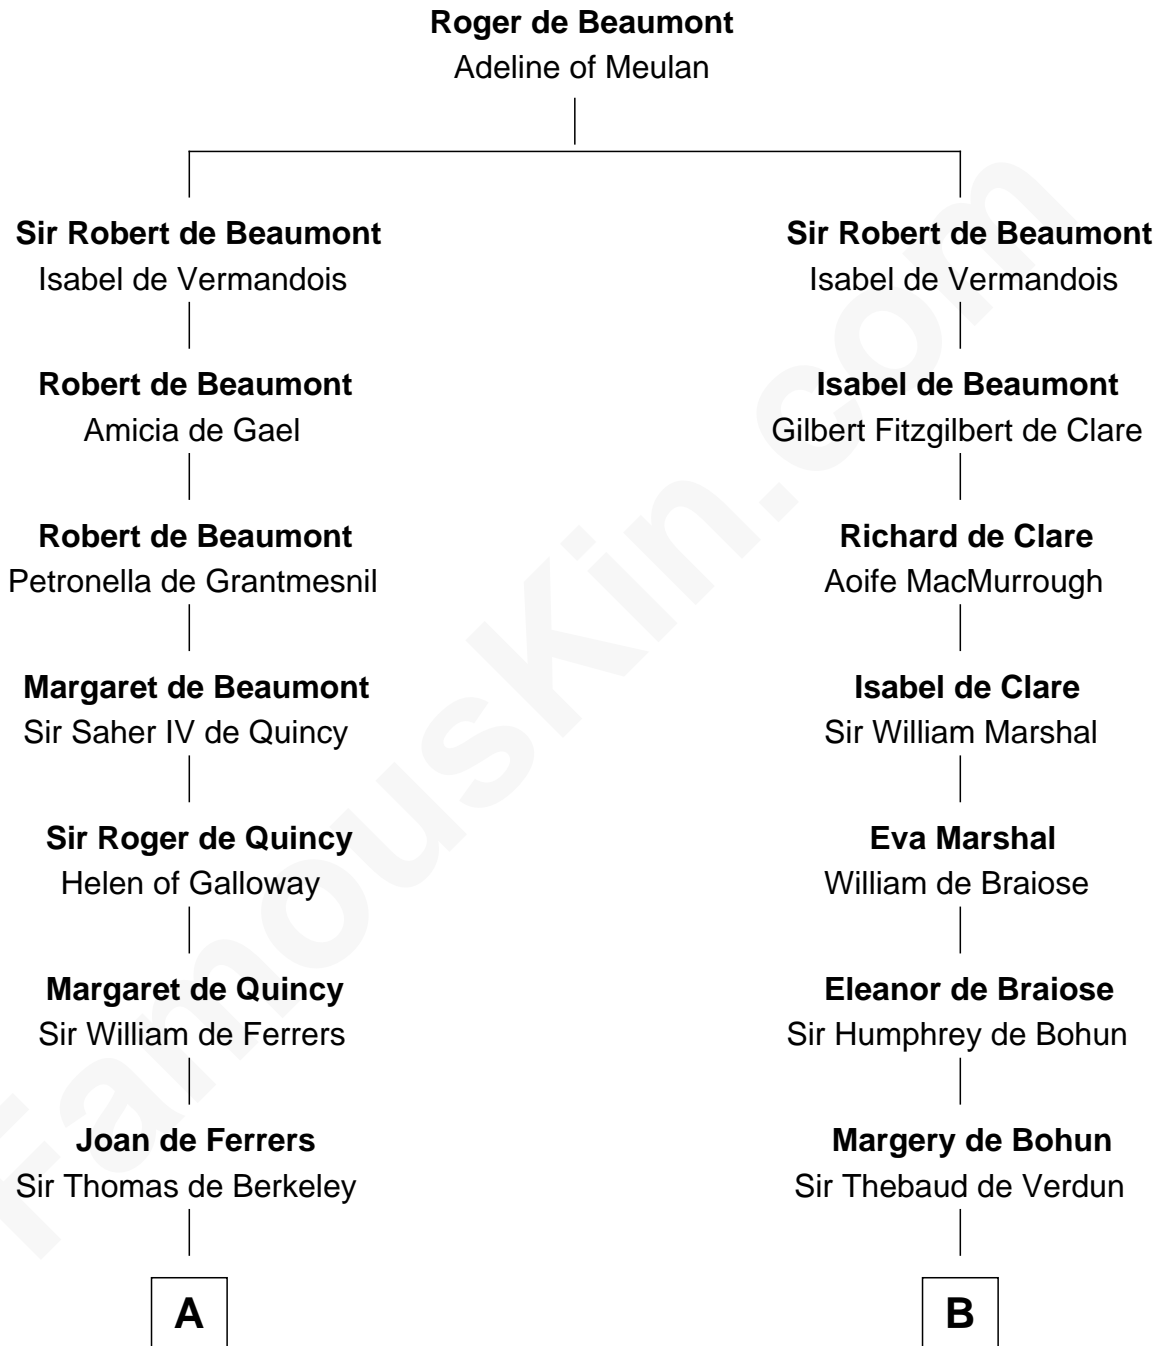

# FamousKin.com Relationship Chart of

**DeWitt Clinton**

*6th Governor of New York*

14th cousin 7 times removed of

**Catherine Parr**

*6th Wife of King Henry VIII*

**C**

—  
**William Clinton**  
Elizabeth Kennedy

—  
**James Clinton**  
Elizabeth Smith

—  
**Charles Clinton**  
Elizabeth Denniston

—  
**Gen. James Clinton**  
Mary DeWitt

—  
**DeWitt Clinton**  
*6th Governor of New York*

FamousKin.com