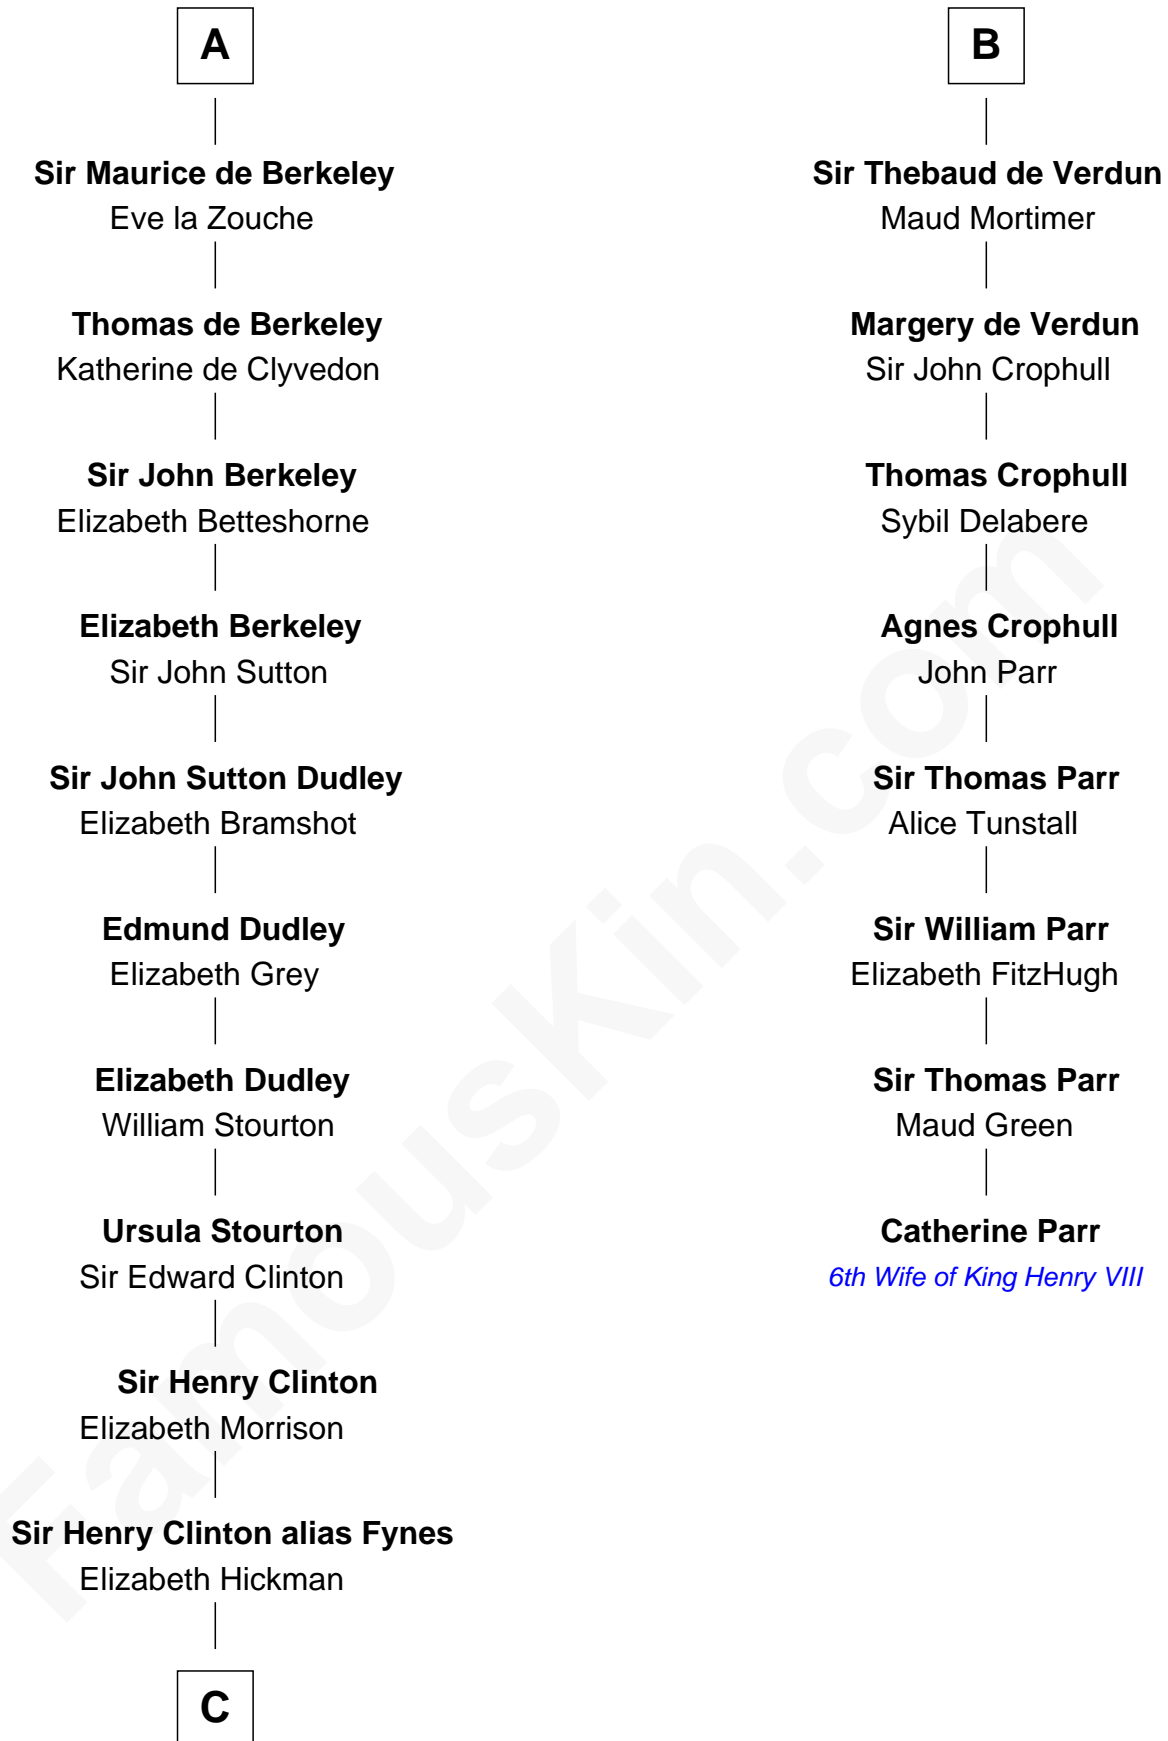

# FamousKin.com Relationship Chart of

**DeWitt Clinton**

*6th Governor of New York*

14th cousin 7 times removed of

**Catherine Parr**

*6th Wife of King Henry VIII*

**C**

—  
**William Clinton**  
Elizabeth Kennedy

—  
**James Clinton**  
Elizabeth Smith

—  
**Charles Clinton**  
Elizabeth Denniston

—  
**Gen. James Clinton**  
Mary DeWitt

—  
**DeWitt Clinton**  
*6th Governor of New York*

FamousKin.com