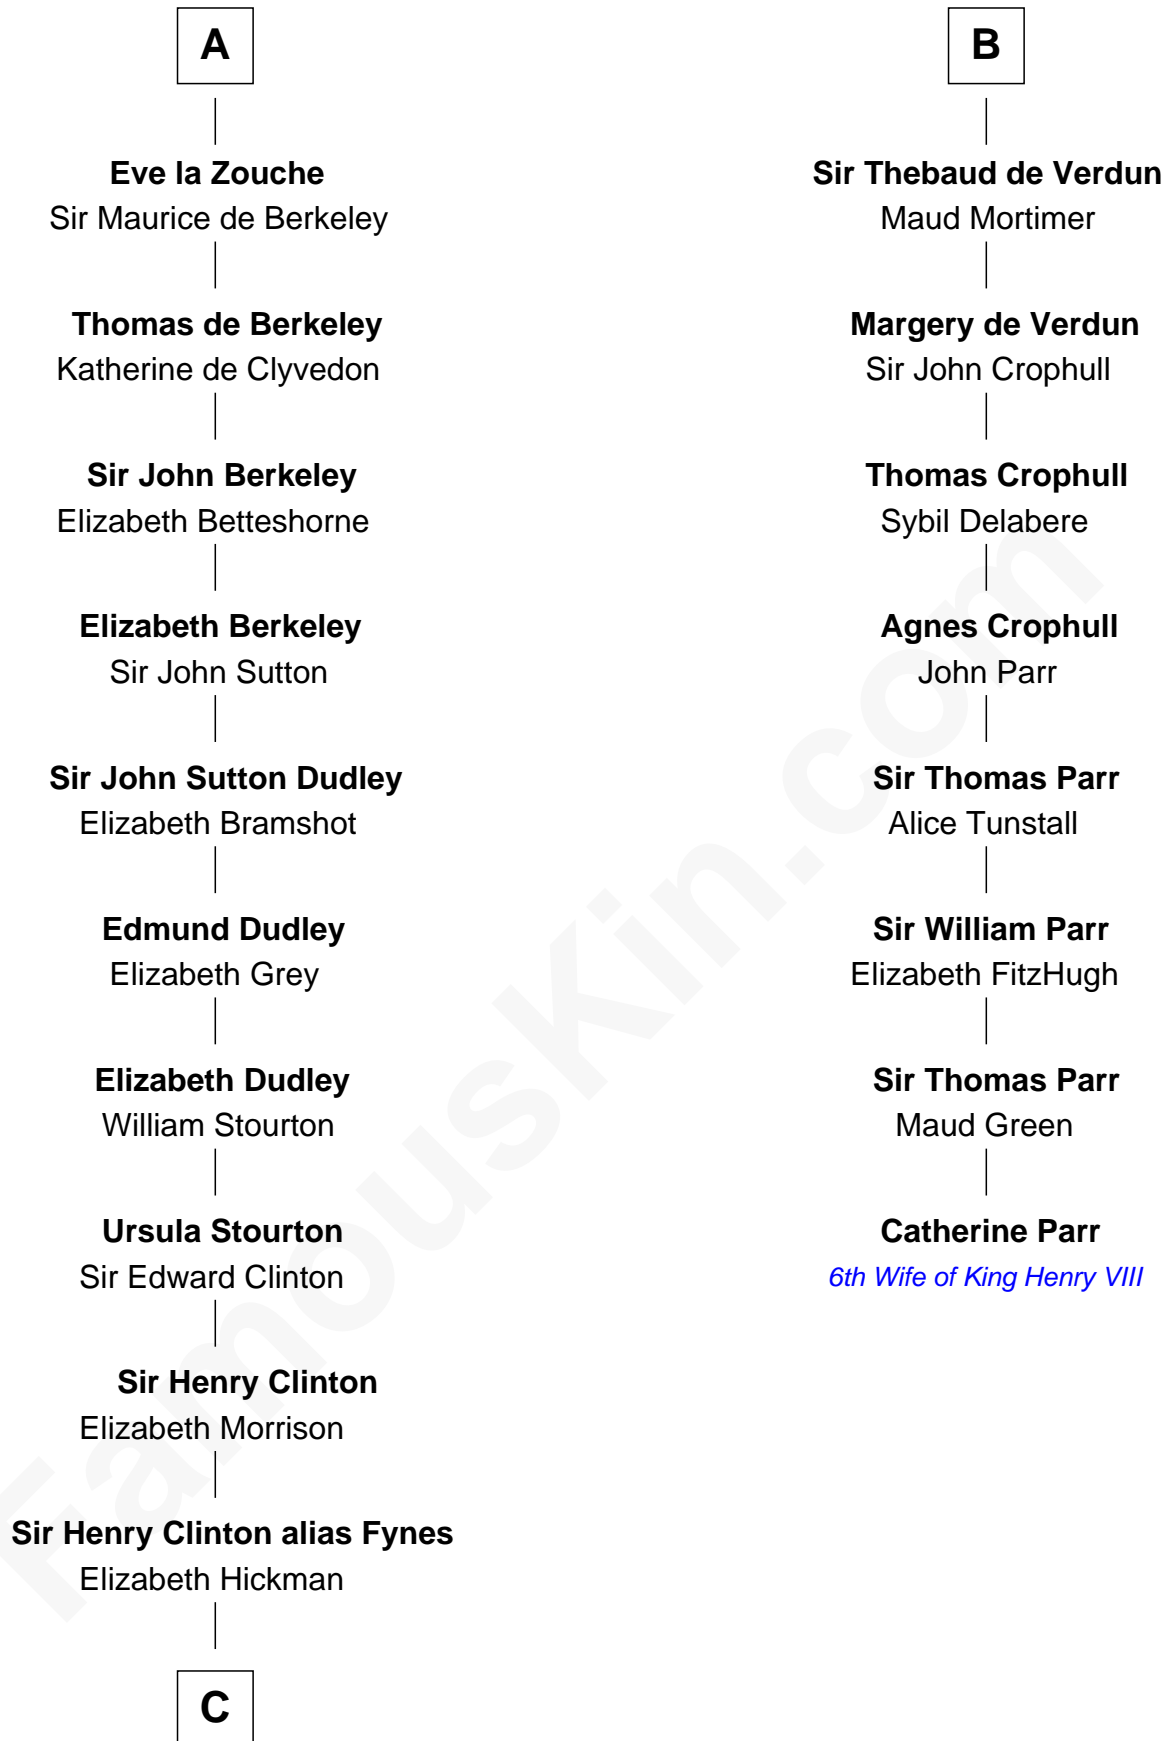

# FamousKin.com Relationship Chart of

**DeWitt Clinton**

*6th Governor of New York*

14th cousin 7 times removed of

**Catherine Parr**

*6th Wife of King Henry VIII*

**Hugh de Claremont**

Margaret de Roucy

Gilbert Fitzrichard de Clare

**Gilbert Fitzgilbert de Clare**

Isabel de Beaumont

**Richard de Clare**

Aoife MacMurrough

**Isabel de Clare**

Sir William Marshal

**Eva Marshal**

William de Braiose

**Eleanor de Braiose**

Sir Humphrey de Bohun

**Margery de Bohun**

Sir Thebaud de Verdun

**B**

**C**

—  
**William Clinton**  
Elizabeth Kennedy

—  
**James Clinton**  
Elizabeth Smith

—  
**Charles Clinton**  
Elizabeth Denniston

—  
**Gen. James Clinton**  
Mary DeWitt

—  
**DeWitt Clinton**  
*6th Governor of New York*

FamousKin.com