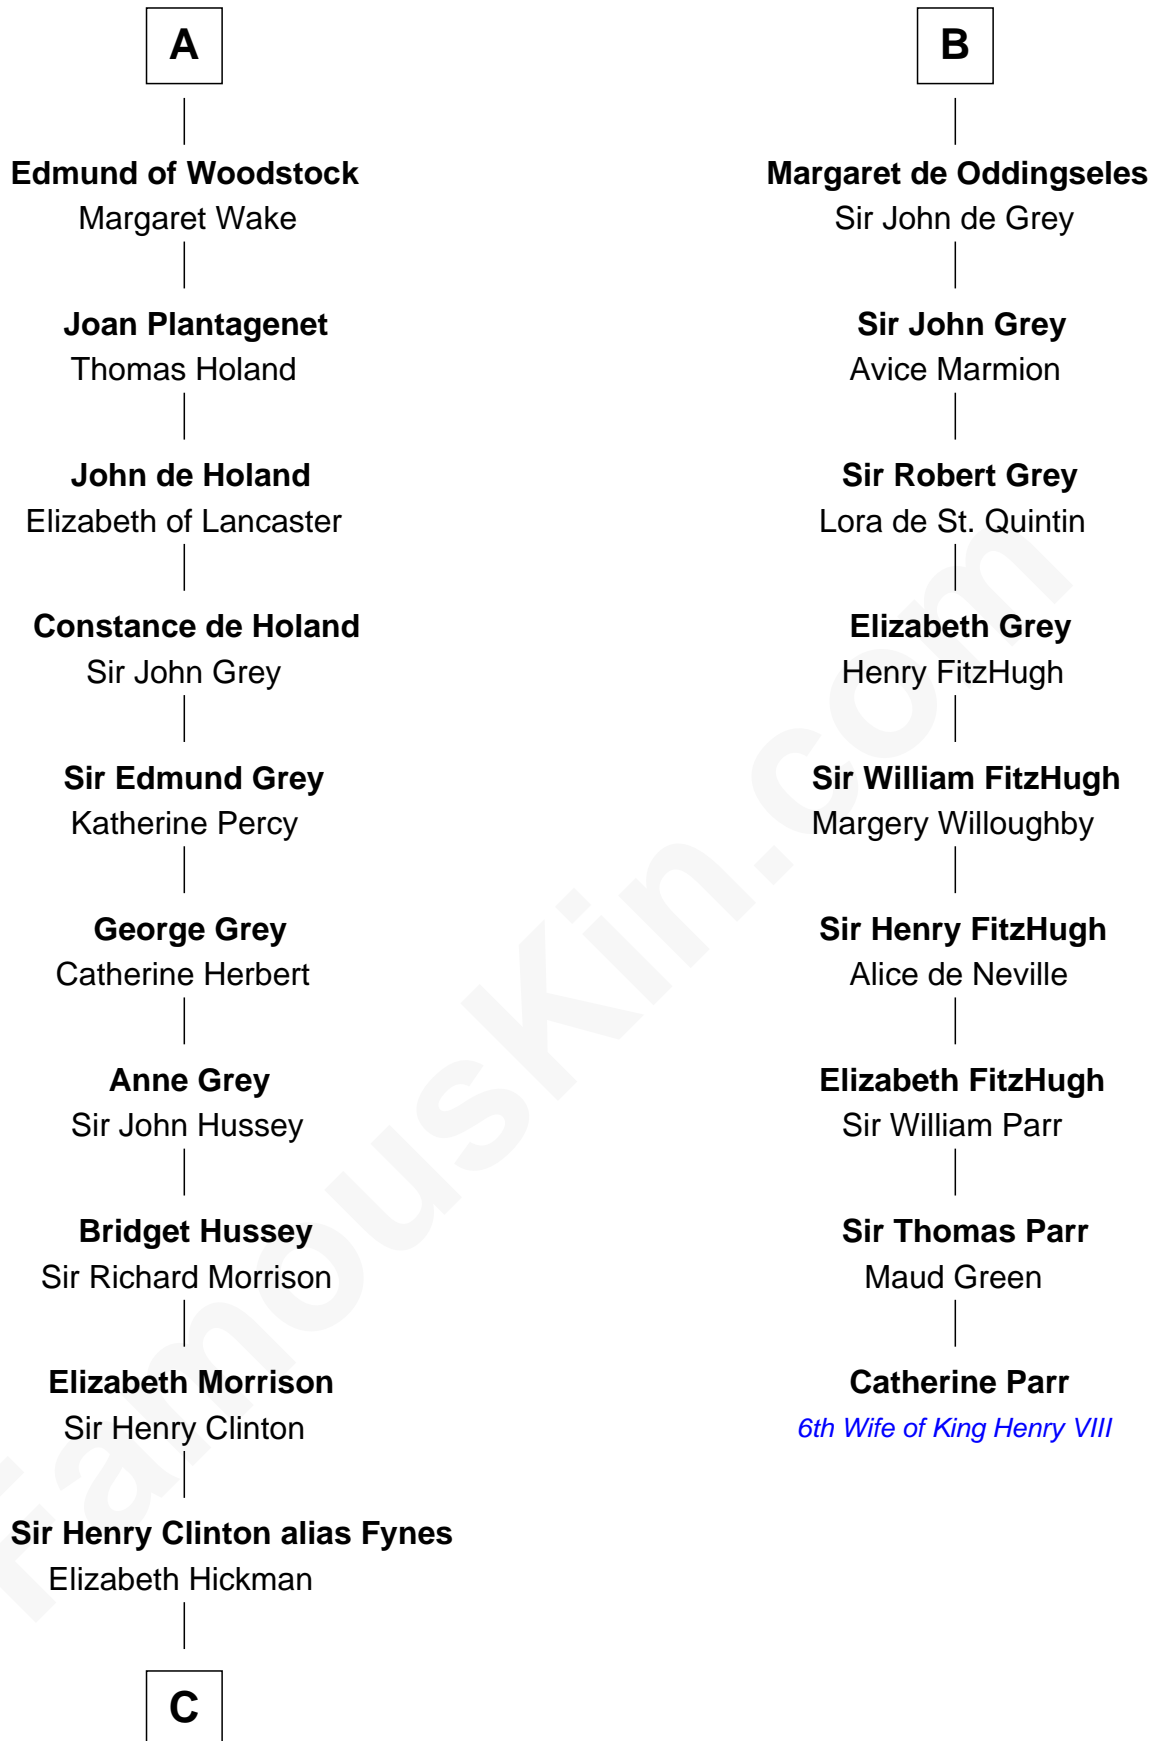

FamousKin.com Relationship Chart of

DeWitt Clinton

6th Governor of New York

15th cousin 6 times removed of

Catherine Parr

6th Wife of King Henry VIII

Baudoin V of Flanders

Adela of France

Matilda of Flanders
William I, King of England

Henry I, King of England
Maud of Scotland

Maud of England
Geoffrey Plantagenet

Henry II, King of England
Eleanor of Aquitaine

John, King of England
Isabelle of Angoulême

Henry III, King of England
Eleanor of Provence

Edward I, King of England
Margaret of France

A

Matilda of Flanders
William I, King of England

Henry I, King of England
Maud of Scotland

Maud of England
Geoffrey Plantagenet

Henry II, King of England
Ida de Tony

Sir William Longespee
Ela of Salisbury

Ida Longespee
Sir Walter FitzRobert

Ela FitzWalter
William de Odingsells

B

C

—
William Clinton
Elizabeth Kennedy

—
James Clinton
Elizabeth Smith