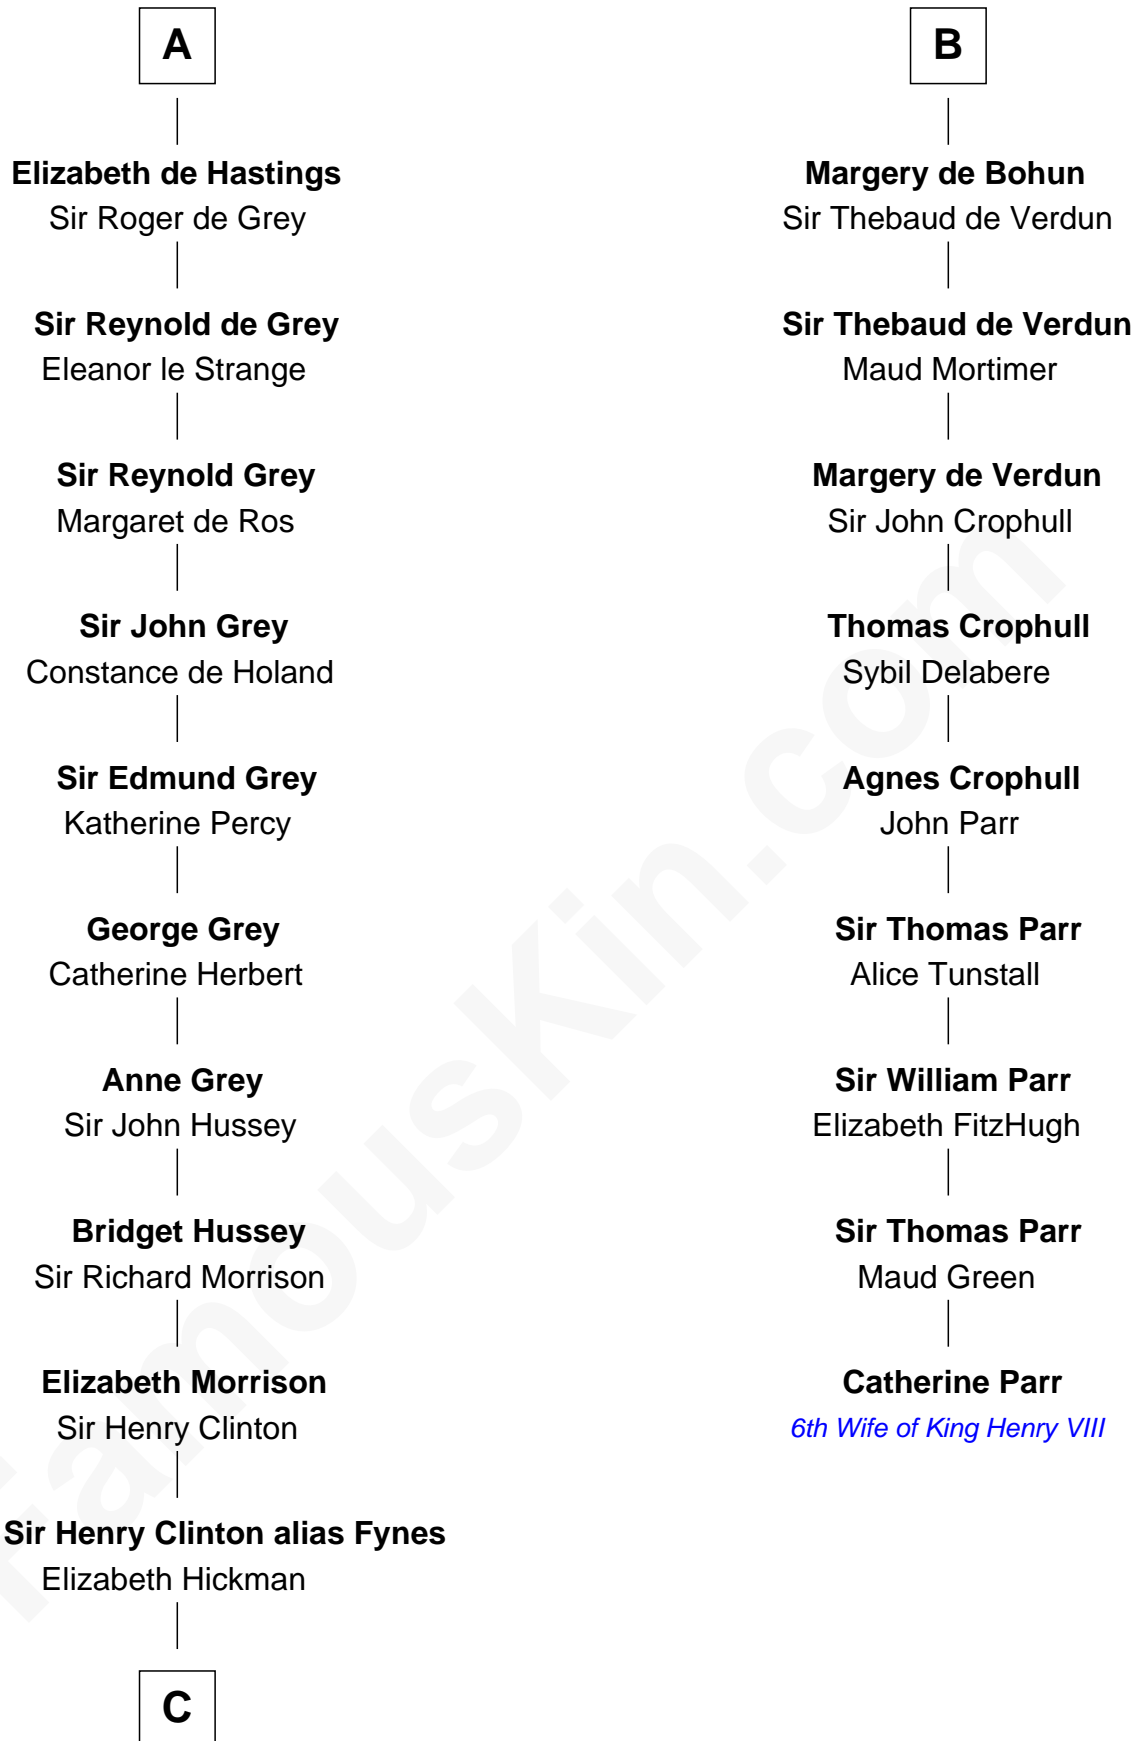

# FamousKin.com Relationship Chart of

**DeWitt Clinton**

*6th Governor of New York*

15th cousin 6 times removed of

**Catherine Parr**

*6th Wife of King Henry VIII*

**Sigurd of Northumbria**

AEIfflaed of Bernicia

Judith of Lens

**Maud of Northumberland**

David I, King of Scotland

**Henry of Huntingdon**

Ada de Warenne

**Margaret of Scotland**

Humphrey IV de Bohun

**Henry de Bohun**

Maud de Mandeville

**Sir Humphrey de Bohun**

Maud of Eu

**Sir Humphrey de Bohun**

Eleanor de Braiose

**B**

**C**

William Clinton  
Elizabeth Kennedy

James Clinton  
Elizabeth Smith

Charles Clinton  
Elizabeth Denniston

Gen. James Clinton  
Mary DeWitt

DeWitt Clinton  
*6th Governor of New York*

FamousKin.com