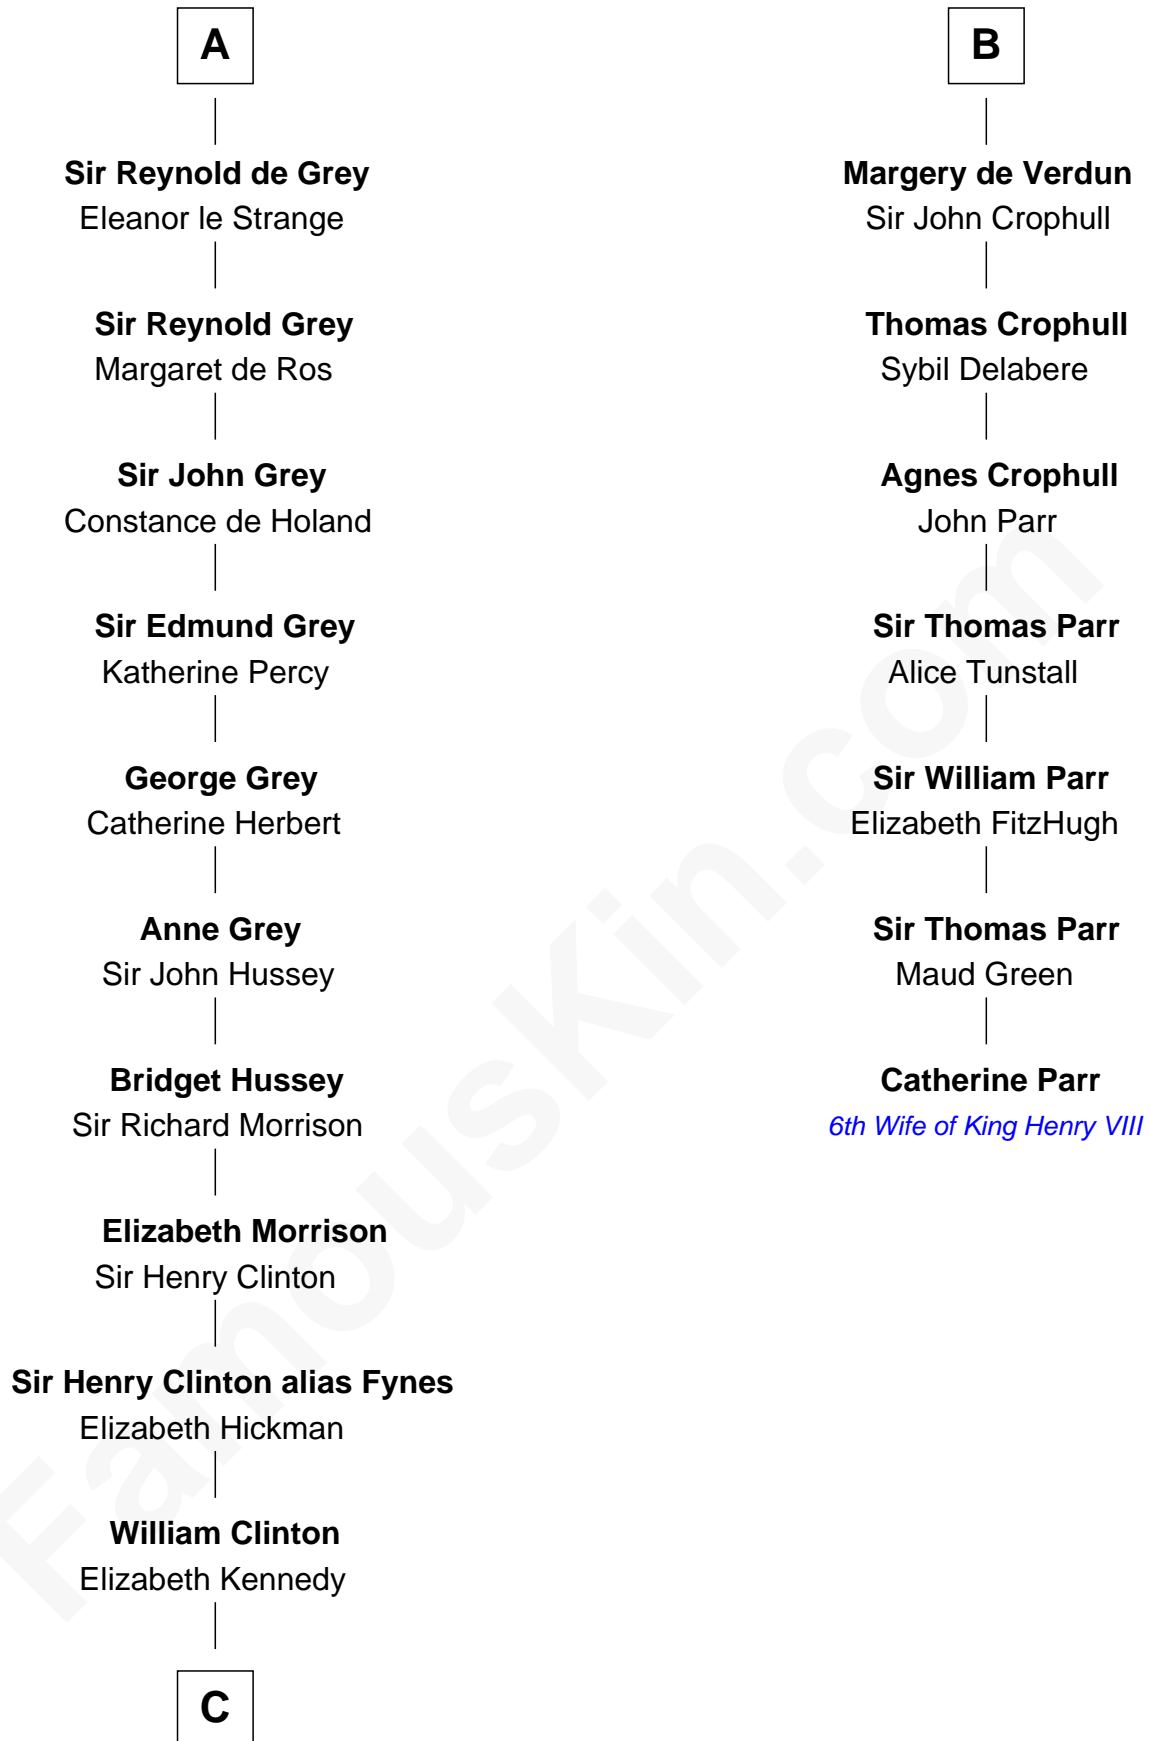

FamousKin.com Relationship Chart of

DeWitt Clinton

6th Governor of New York

13th cousin 7 times removed of

Catherine Parr

6th Wife of King Henry VIII

Miles of Gloucester
Sibyl de Neufmarche

Margaret of Hereford
Humphrey III de Bohun

Humphrey IV de Bohun
Margaret of Scotland

Henry de Bohun
Maud de Mandeville

Sir Humphrey de Bohun
Maud of Eu

Eleanor de Bohun
Sir John de Verdun

Maud de Verdun
Sir John de Grey

Sir Roger de Grey
Elizabeth de Hastings

A

Margaret of Hereford
Humphrey III de Bohun

Humphrey IV de Bohun
Margaret of Scotland

Henry de Bohun
Maud de Mandeville

Sir Humphrey de Bohun
Maud of Eu

Sir Humphrey de Bohun
Eleanor de Braiose

Margery de Bohun
Sir Thebaud de Verdun

Sir Thebaud de Verdun
Maud Mortimer

B

C

James Clinton
Elizabeth Smith

Charles Clinton
Elizabeth Denniston

Gen. James Clinton
Mary DeWitt

DeWitt Clinton
6th Governor of New York

FamousKin.com