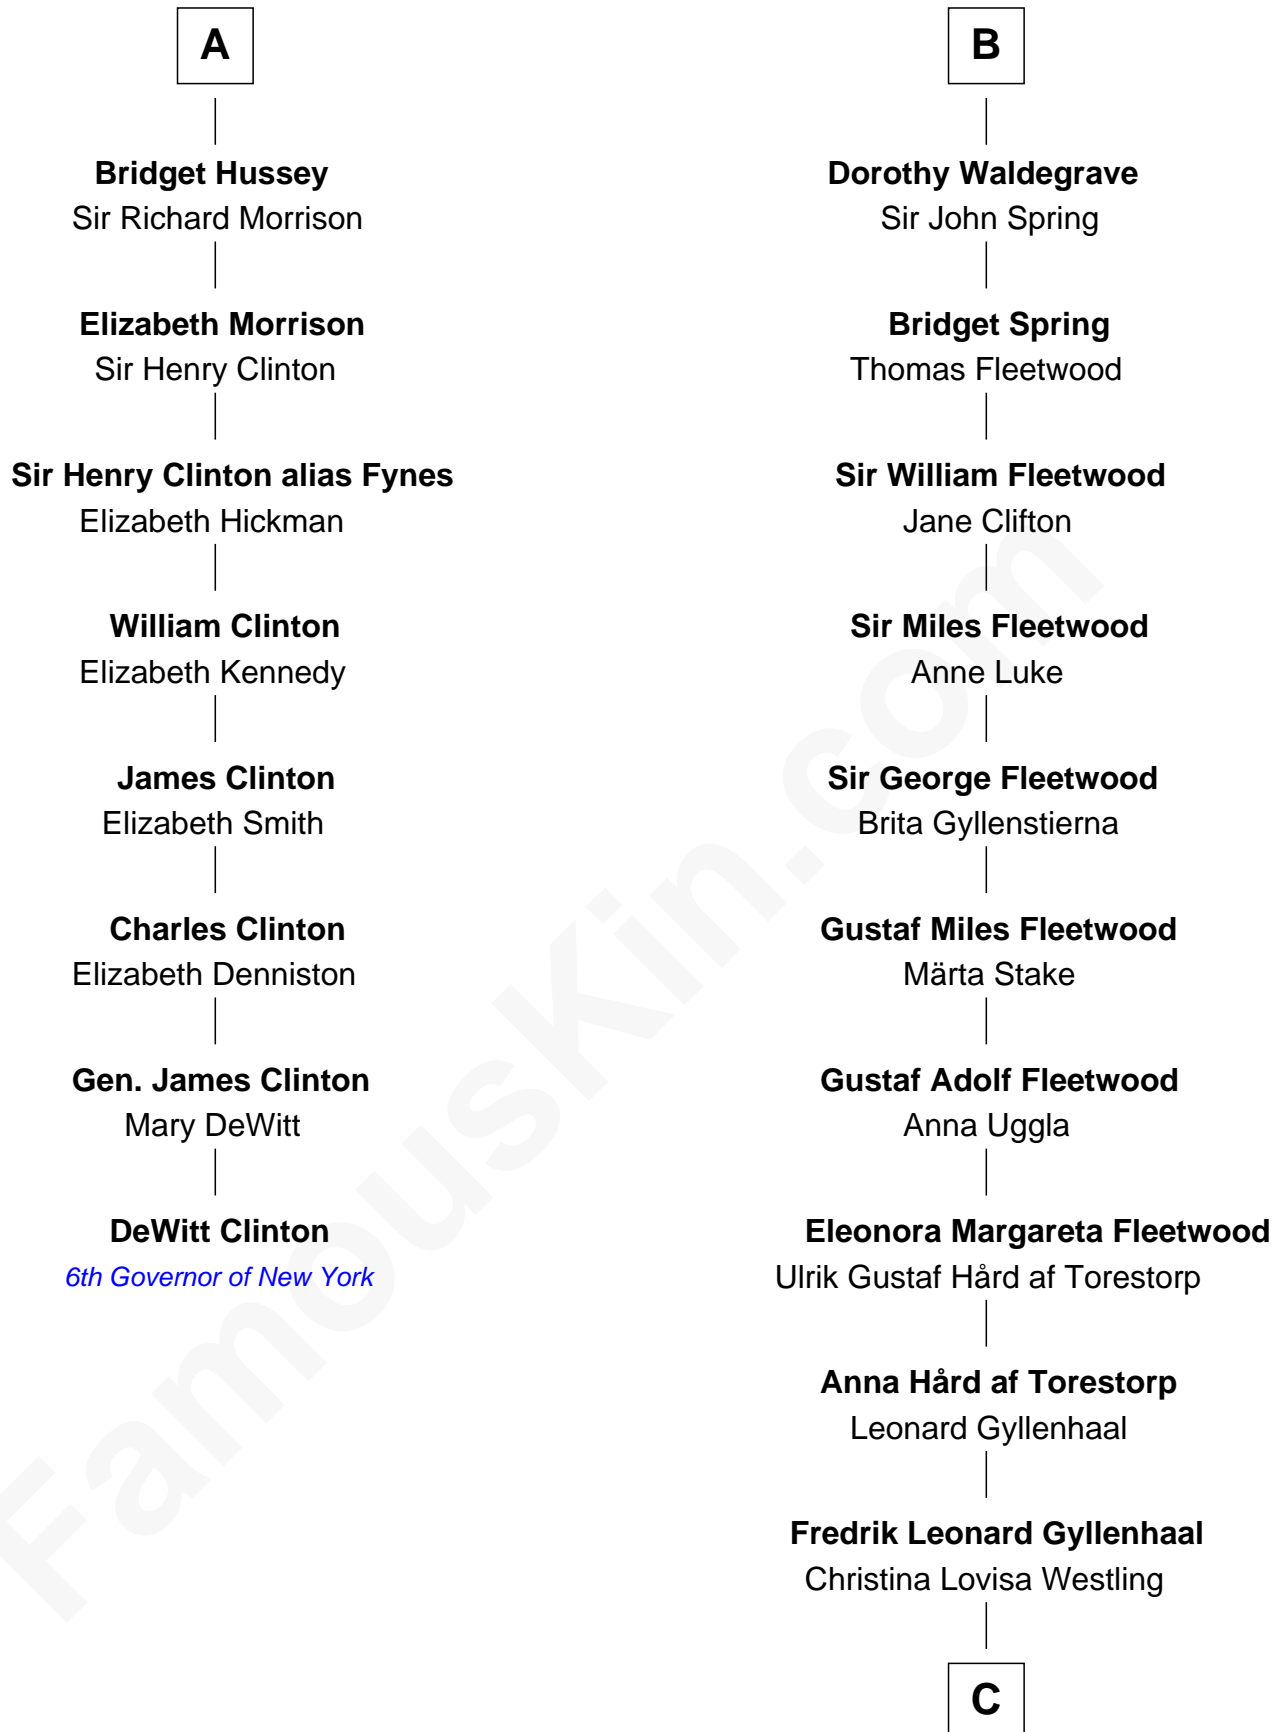

# FamousKin.com Relationship Chart of

**DeWitt Clinton**

*6th Governor of New York*

14th cousin 7 times removed of

**Maggie Gyllenhaal**

*Movie Actress*

**William de Ros**  
Maude de Vaux

**Sir William de Ros**  
Margery de Badlesmere

**Thomas de Ros**  
Beatrice de Stafford

**Margaret de Ros**  
Sir Reynold Grey

**Sir John Grey**  
Constance de Holand

**Sir Edmund Grey**  
Katherine Percy

**George Grey**  
Catherine Herbert

**Anne Grey**  
Sir John Hussey

**A**

**Agnes de Ros**  
Pain de Tibetot

**Sir John de Tibetot**  
Margaret de Badlesmere

**Sir Robert de Tibetot**  
Margaret Deincourt

**Elizabeth de Tibetot**  
Sir Philip le Despencer

**Margery Despencer**  
Sir Roger Wentworth

**Henry Wentworth**  
Elizabeth Howard

**Margery Wentworth**  
Sir William Waldegrave

**B**

**C**

Anders Leonard Gyllenhaal

Selma Amanda Nelson

Leonard Ephraim Gyllenhaal

Philo Pendleton