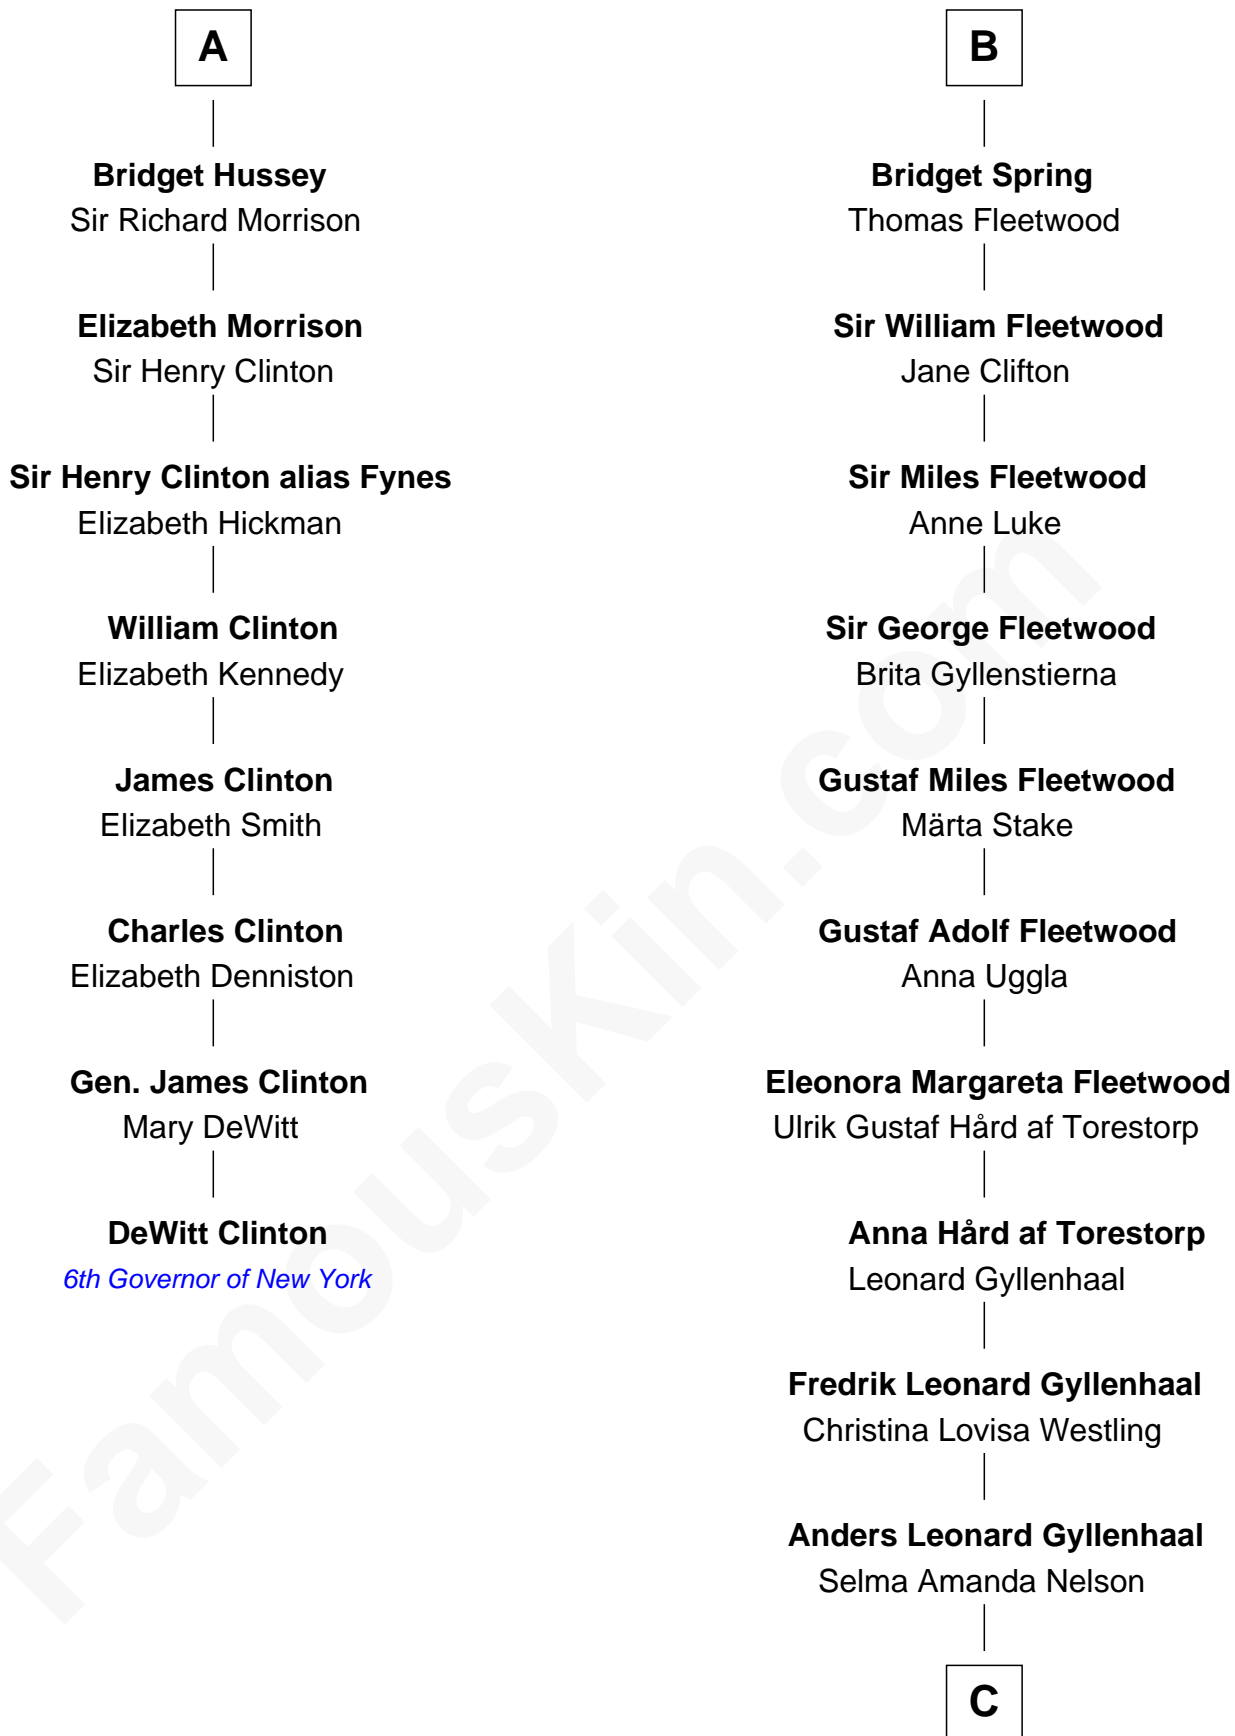

# FamousKin.com Relationship Chart of

**DeWitt Clinton**

*6th Governor of New York*

14th cousin 6 times removed of

**Maggie Gyllenhaal**

*Movie Actress*

**Bartholomew de Badlesmere**

Margaret de Clare

**Sir Edmund Grey**

Katherine Percy

**George Grey**

Catherine Herbert

**Anne Grey**

Sir John Hussey

**A**

**Margaret de Badlesmere**

Sir John de Tivetot

**Sir Robert de Tivetot**

Margaret Deincourt

**Elizabeth de Tivetot**

Sir Philip le Despencer

**Margery Despencer**

Sir Roger Wentworth

**Henry Wentworth**

Elizabeth Howard

**Margery Wentworth**

Sir William Waldegrave

**Dorothy Waldegrave**

Sir John Spring

**B**

**C**

Leonard Ephraim Gyllenhaal