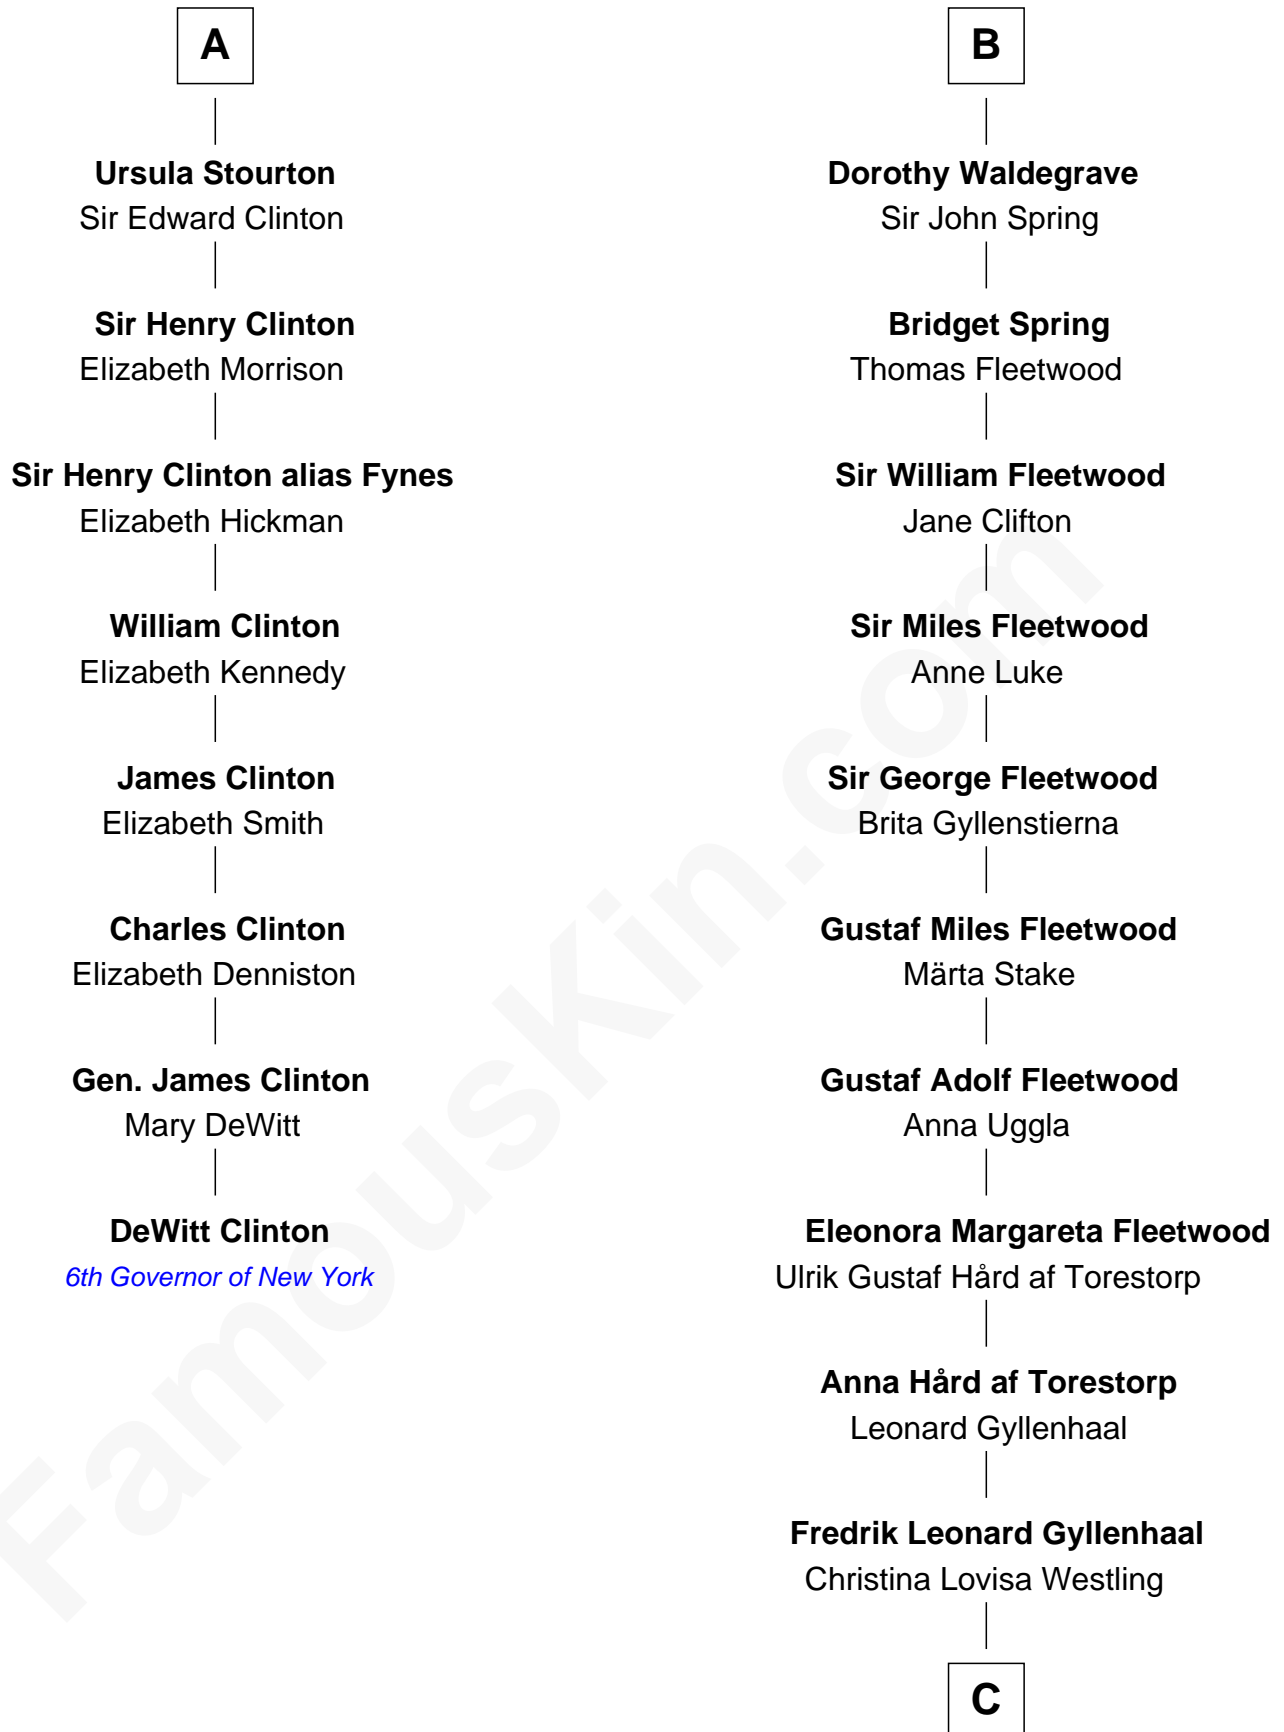

FamousKin.com Relationship Chart of

DeWitt Clinton

6th Governor of New York

14th cousin 7 times removed of

Maggie Gyllenhaal

Movie Actress

Eudo la Zouche
Milicent de Cantilupe

Eve la Zouche
Sir Maurice de Berkeley

A

Sir William la Zouche
Maud Lovel

Milicent la Zouche
Sir William Deincourt

Margaret Deincourt
Sir Robert de Tibetot

Elizabeth de Tibetot
Sir Philip le Despencer

Margery Despencer
Sir Roger Wentworth

Henry Wentworth
Elizabeth Howard

Margery Wentworth
Sir William Waldegrave

B

C

Anders Leonard Gyllenhaal

Selma Amanda Nelson

Leonard Ephraim Gyllenhaal

Philo Pendleton

Hugh Anders Gyllenhaal