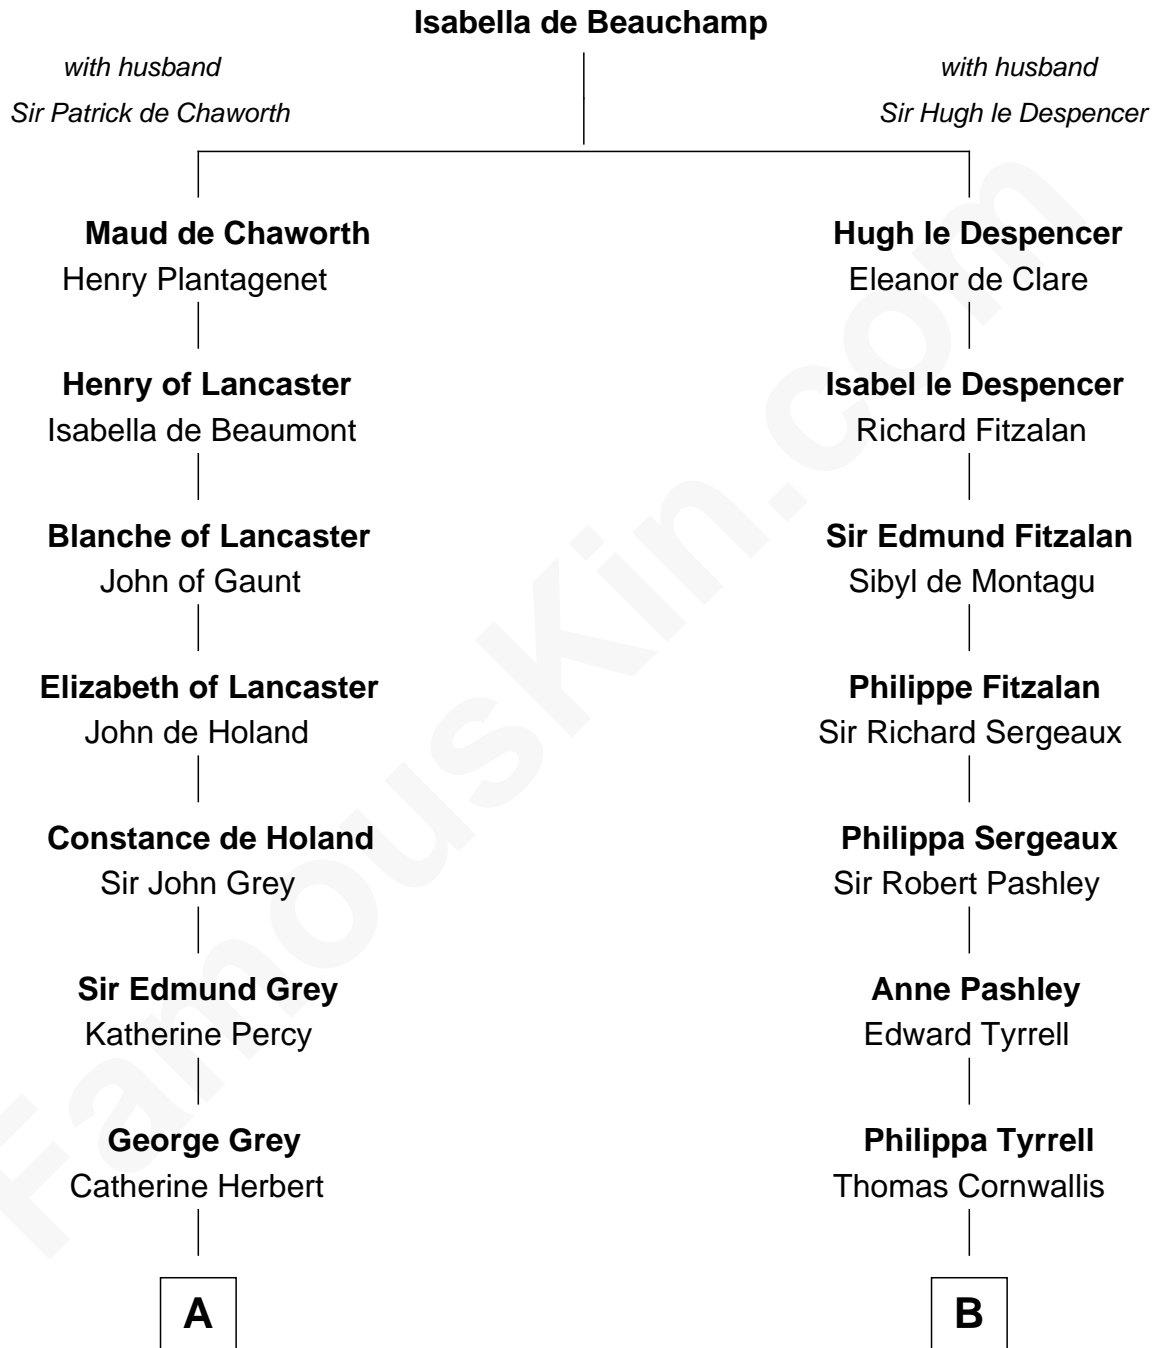

FamousKin.com

Relationship Chart of

DeWitt Clinton

6th Governor of New York

15th cousin 4 times removed of

General James Longstreet
Confederate Army - U.S. Civil War

C

Hannah FitzRandolph

William Longstreet

James Longstreet

Mary Anna Dent

General James Longstreet

Confederate Army - U.S. Civil War

FamousKin.com