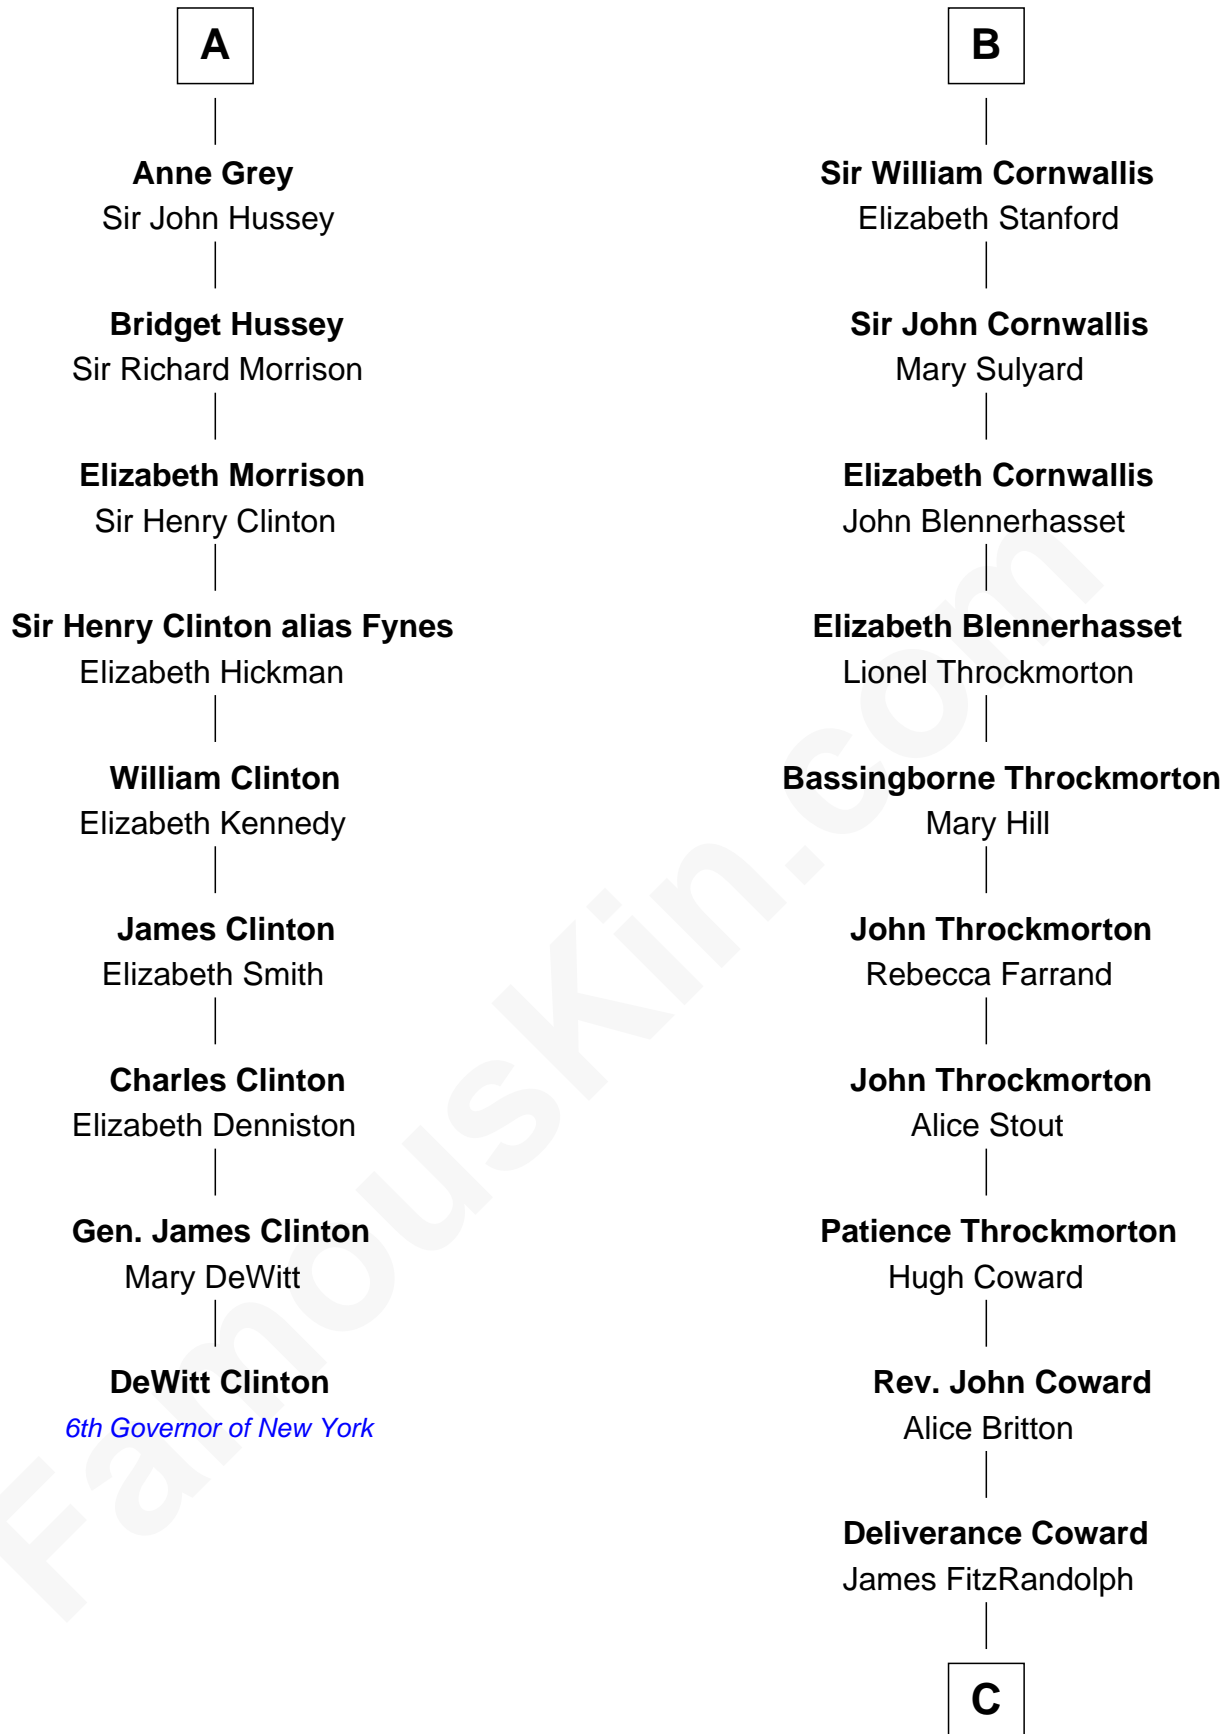

FamousKin.com

Relationship Chart of

DeWitt Clinton

6th Governor of New York

15th cousin 4 times removed of

General James Longstreet
Confederate Army - U.S. Civil War

C

Hannah FitzRandolph

William Longstreet

James Longstreet

Mary Anna Dent

General James Longstreet

Confederate Army - U.S. Civil War

FamousKin.com