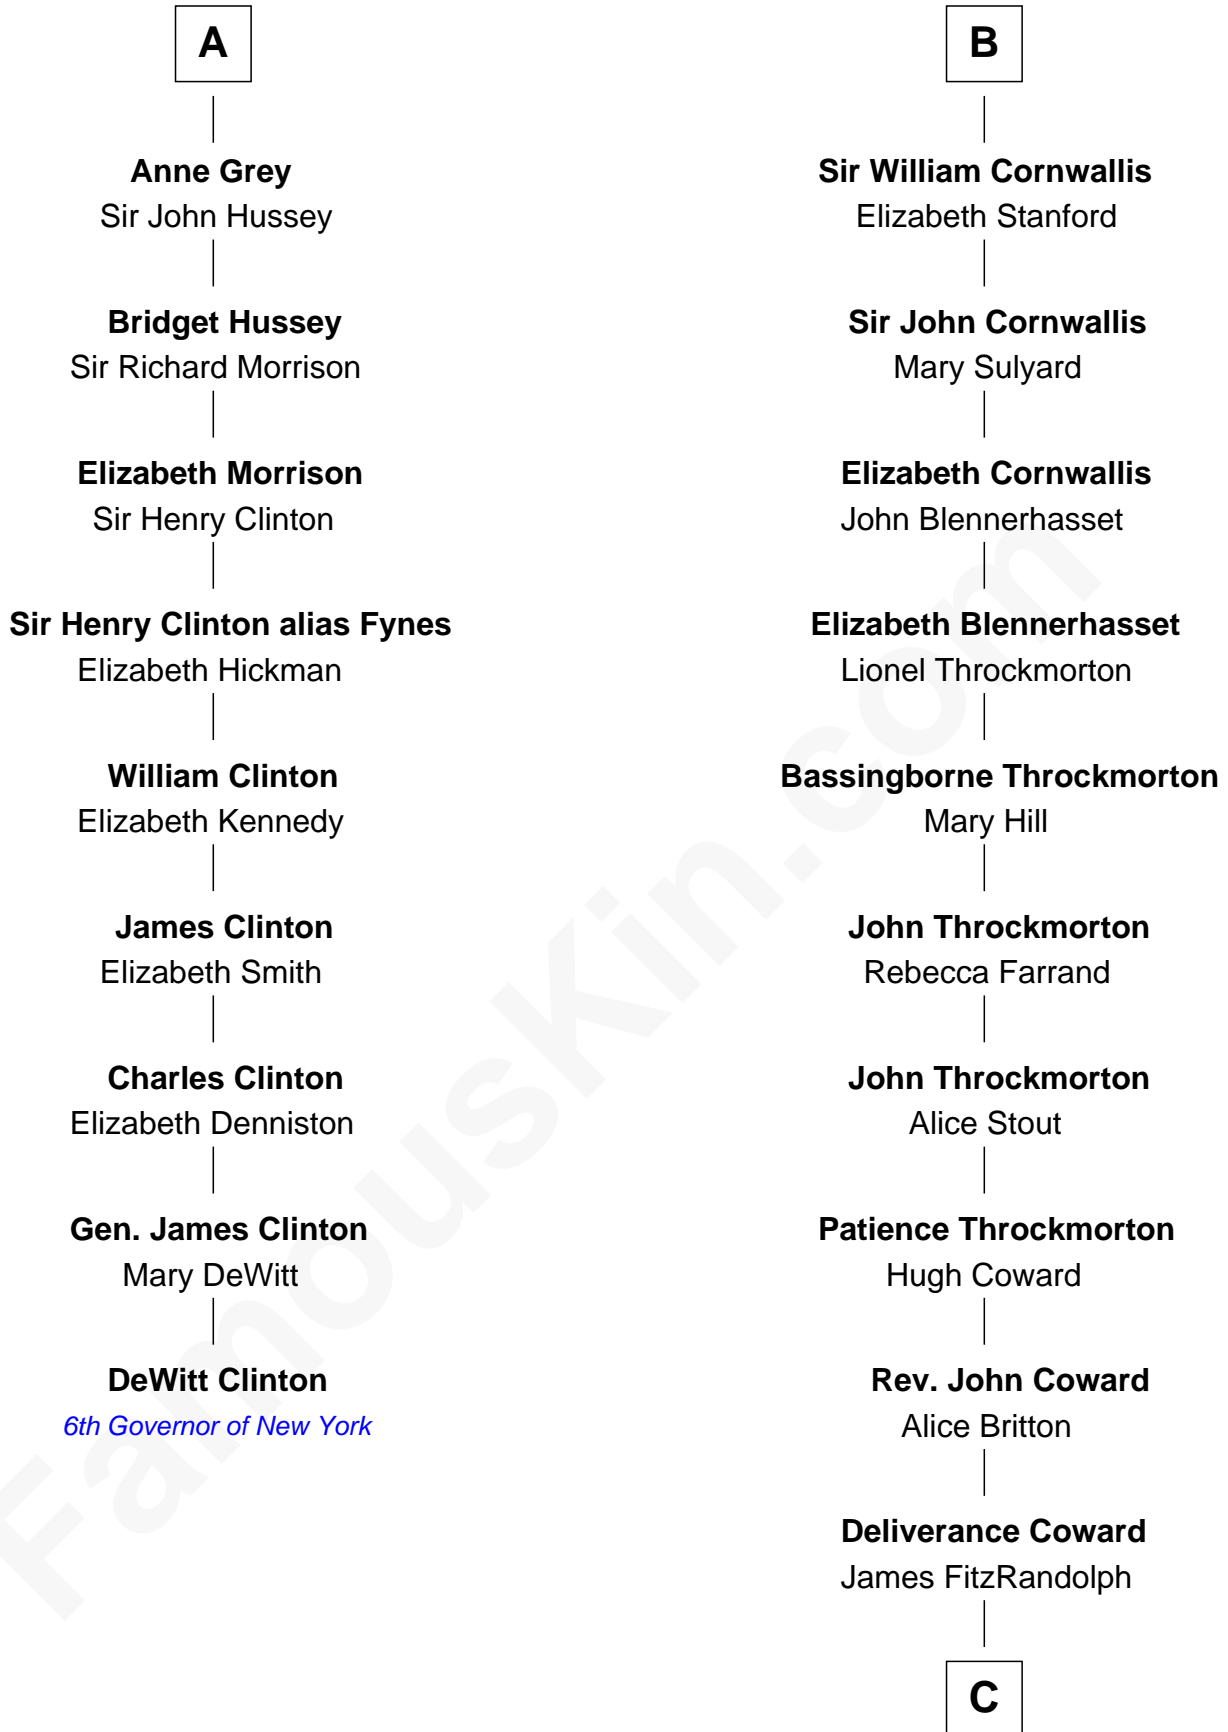

FamousKin.com

Relationship Chart of

DeWitt Clinton

6th Governor of New York

15th cousin 4 times removed of

General James Longstreet

Confederate Army - U.S. Civil War

C

—
Hannah FitzRandolph

William Longstreet

—
James Longstreet

Mary Anna Dent

—
General James Longstreet

Confederate Army - U.S. Civil War

FamousKin.com