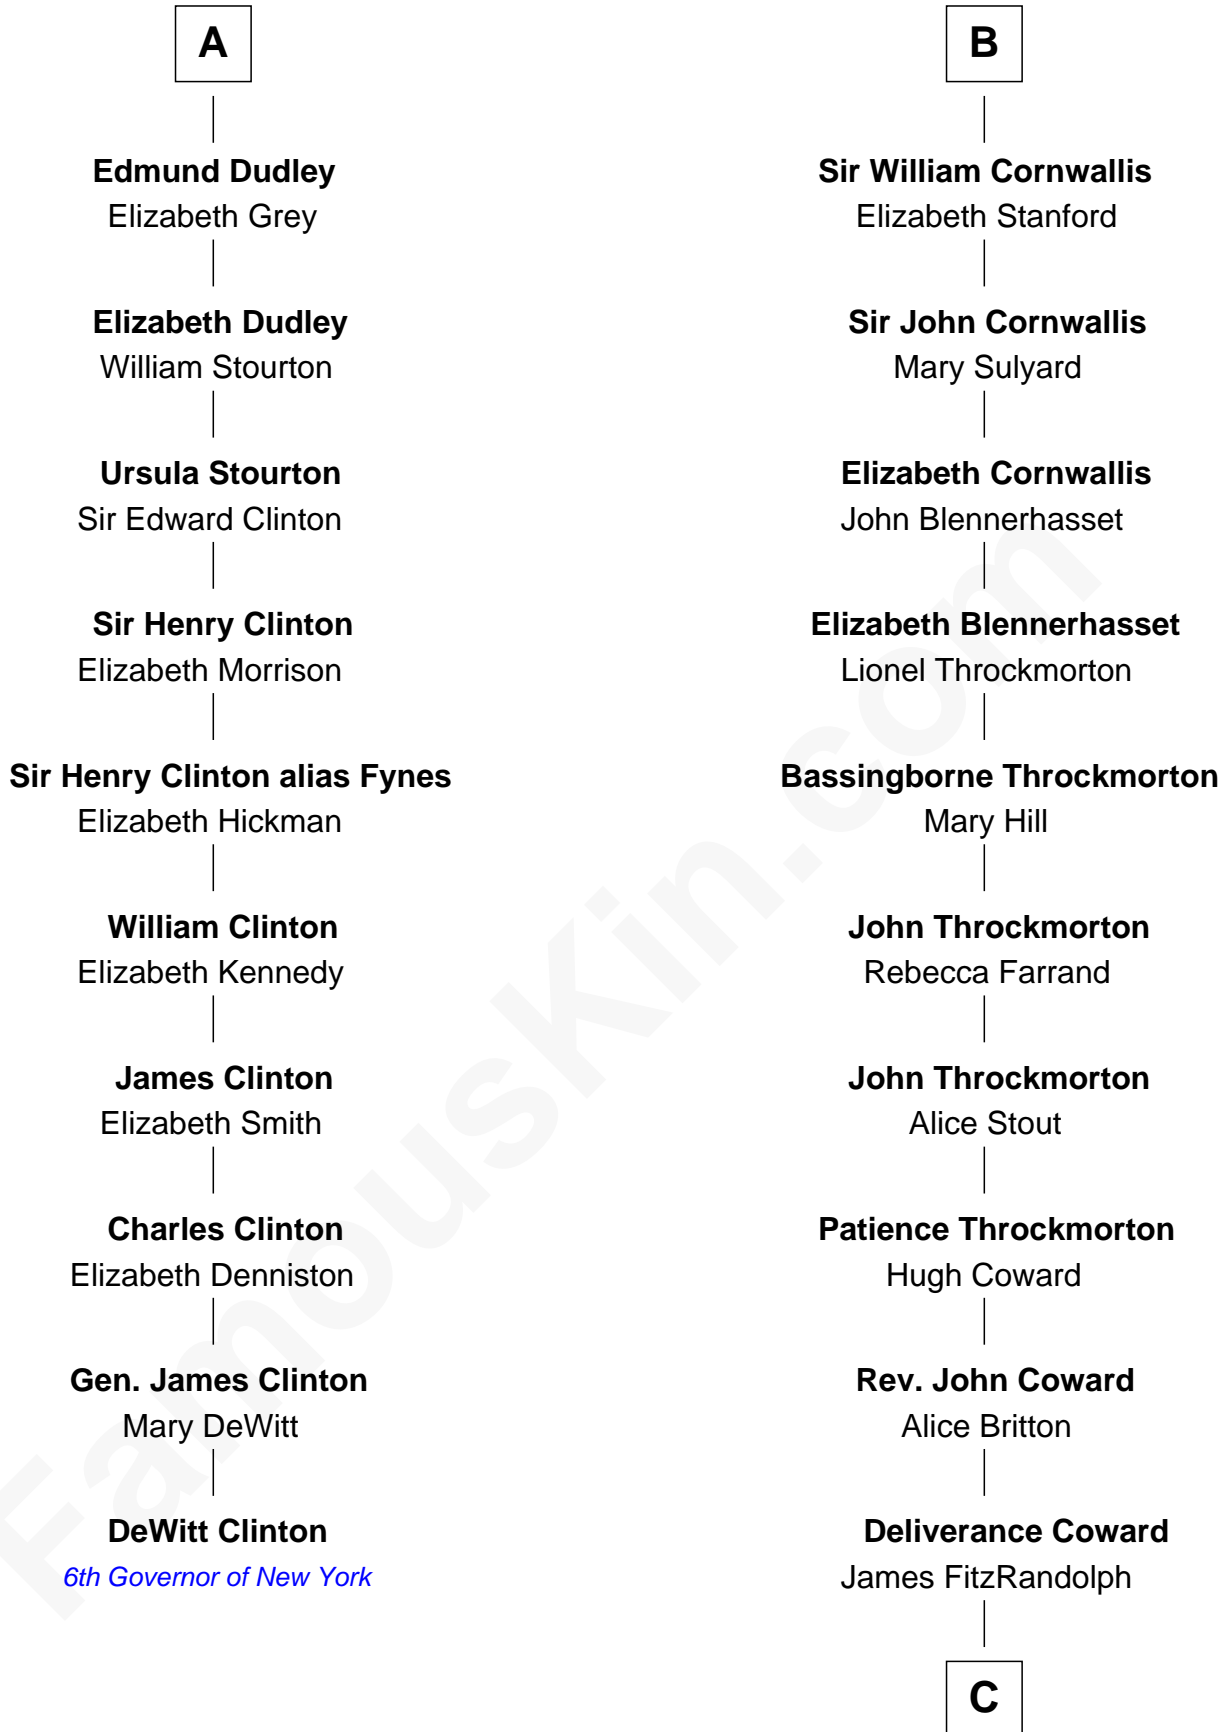

FamousKin.com

Relationship Chart of

DeWitt Clinton

6th Governor of New York

16th cousin 3 times removed of

General James Longstreet
Confederate Army - U.S. Civil War

C

—
Hannah FitzRandolph

William Longstreet

—
James Longstreet

Mary Anna Dent

—
General James Longstreet

Confederate Army - U.S. Civil War

FamousKin.com