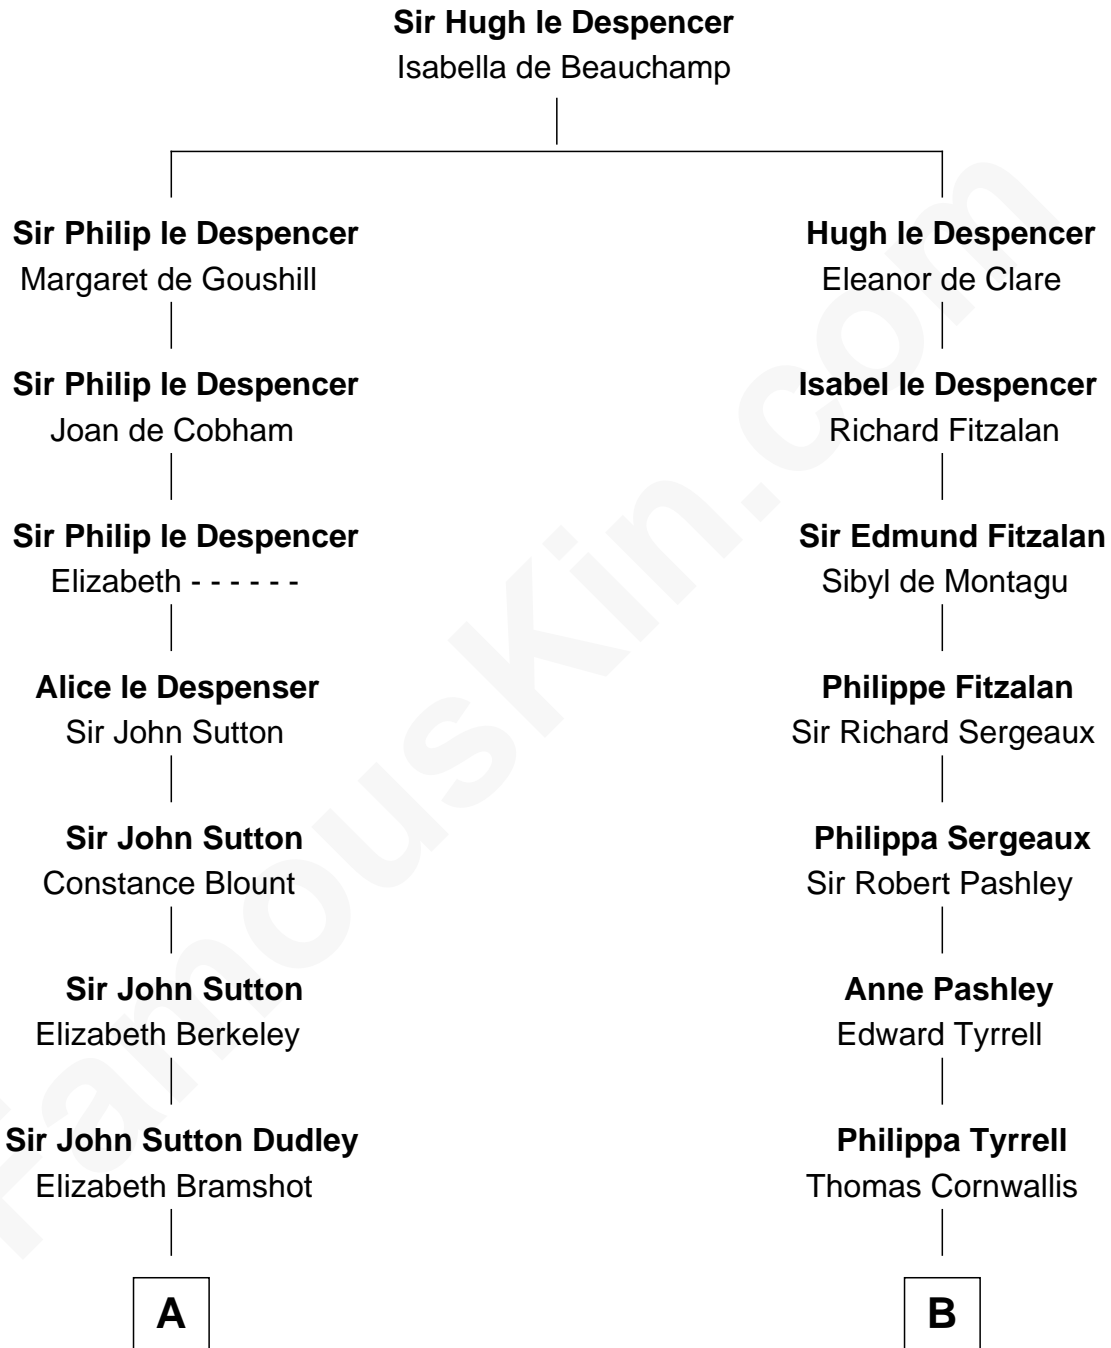

FamousKin.com

Relationship Chart of

DeWitt Clinton

6th Governor of New York

16th cousin 3 times removed of

General James Longstreet
Confederate Army - U.S. Civil War

C

—
Hannah FitzRandolph

William Longstreet

—
James Longstreet

Mary Anna Dent

—
General James Longstreet

Confederate Army - U.S. Civil War

FamousKin.com