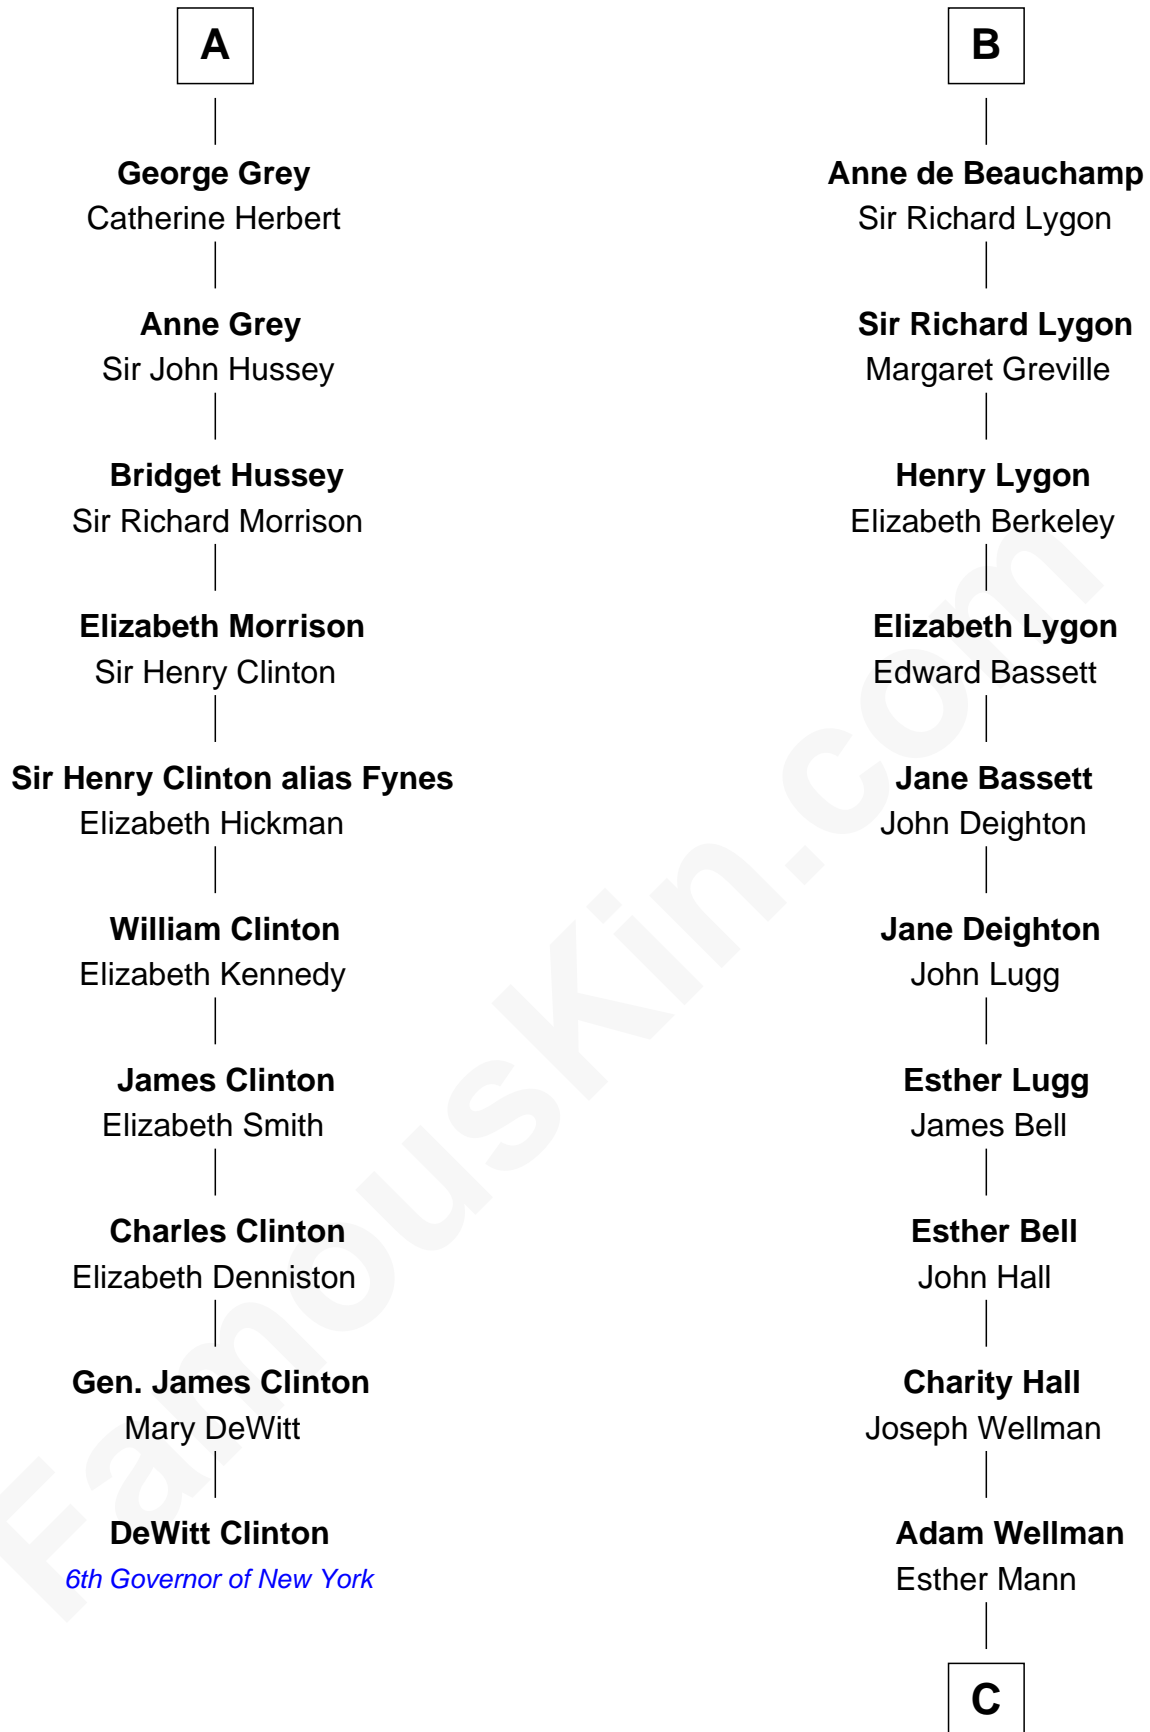

# FamousKin.com Relationship Chart of

**DeWitt Clinton**

*6th Governor of New York*

16th cousin 4 times removed of

**Jack London**

*Author of "The Call of the Wild"*

**Sir Humphrey de Bohun**

Maud of Eu

**C**

—  
**Joel Wellman**

Betsey Baker  
—

**Marshall Daniel Wellman**

Eleanor Garrett Jones  
—

**Flora Wellman**

William Henry Chaney  
—

**Jack London**