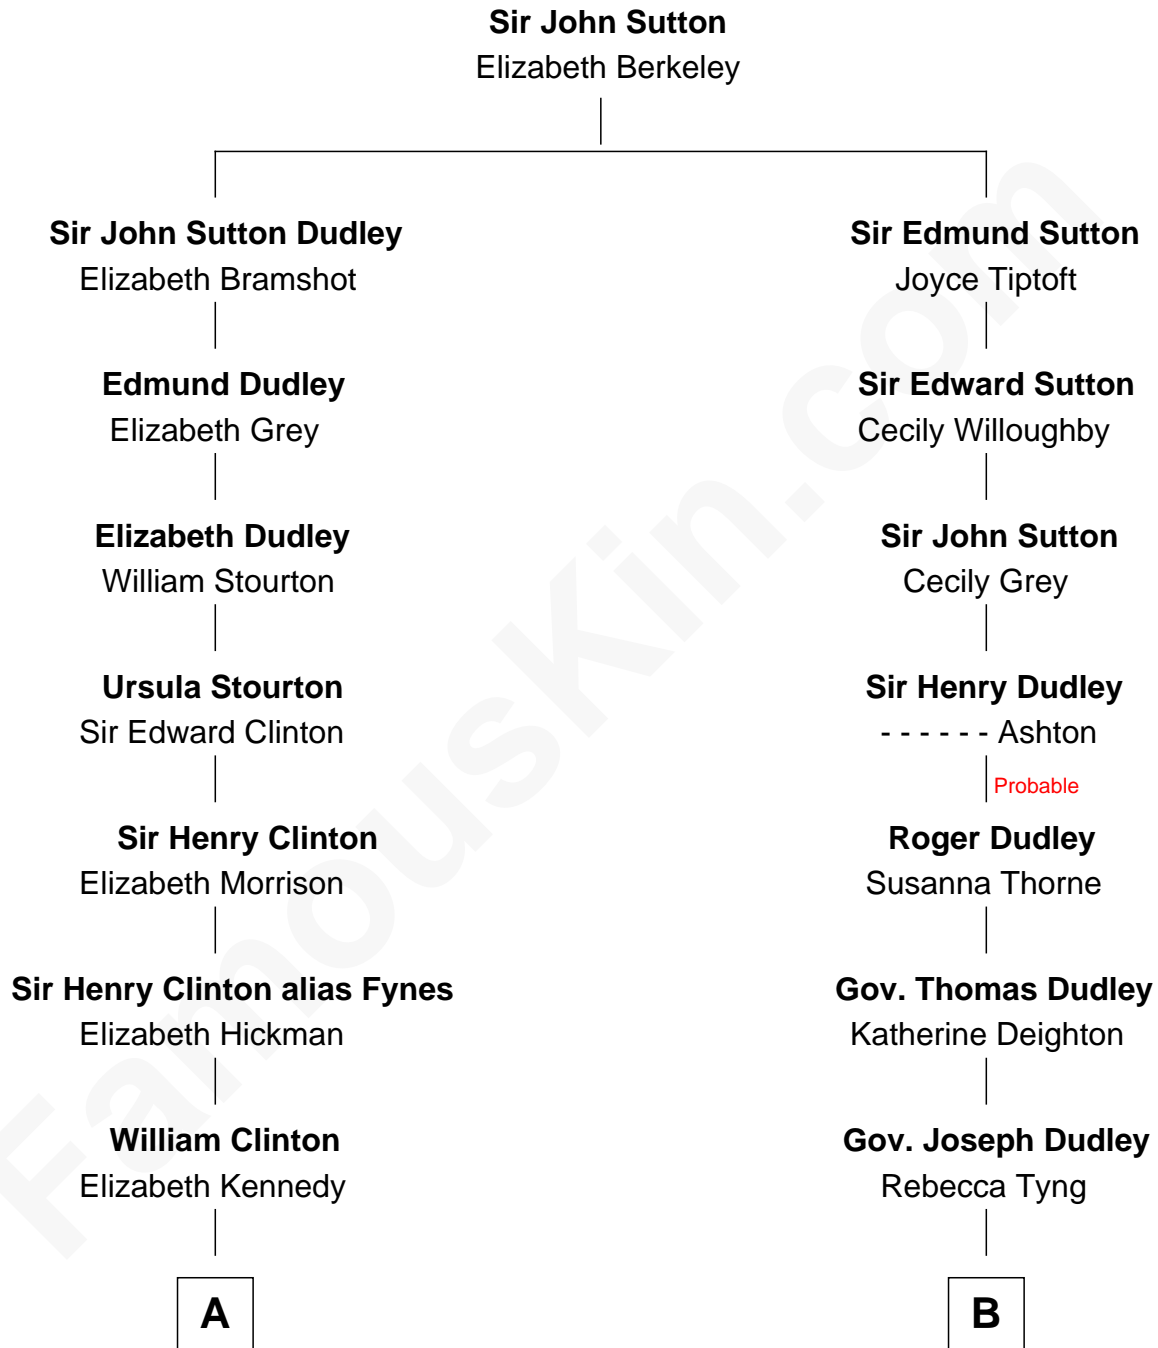

FamousKin.com Relationship Chart of

DeWitt Clinton

6th Governor of New York

10th cousin 4 times removed of

John Kerry

68th U.S. Secretary of State

A

James Clinton
Elizabeth Smith

Charles Clinton
Elizabeth Denniston

Gen. James Clinton
Mary DeWitt

DeWitt Clinton
6th Governor of New York

B

Anne Dudley
John Winthrop

John Still Winthrop
Jane Borland

Thomas Lindall Winthrop
Elizabeth Bowdoin Temple

Robert Charles Winthrop
Elizabeth Cabot Blanchard

Robert Charles Winthrop
Elizabeth Mason

Margaret Tyndal Winthrop
James Grant Forbes

Rosemary Isabel Forbes
Richard John Kerry

John Kerry
68th U.S. Secretary of State