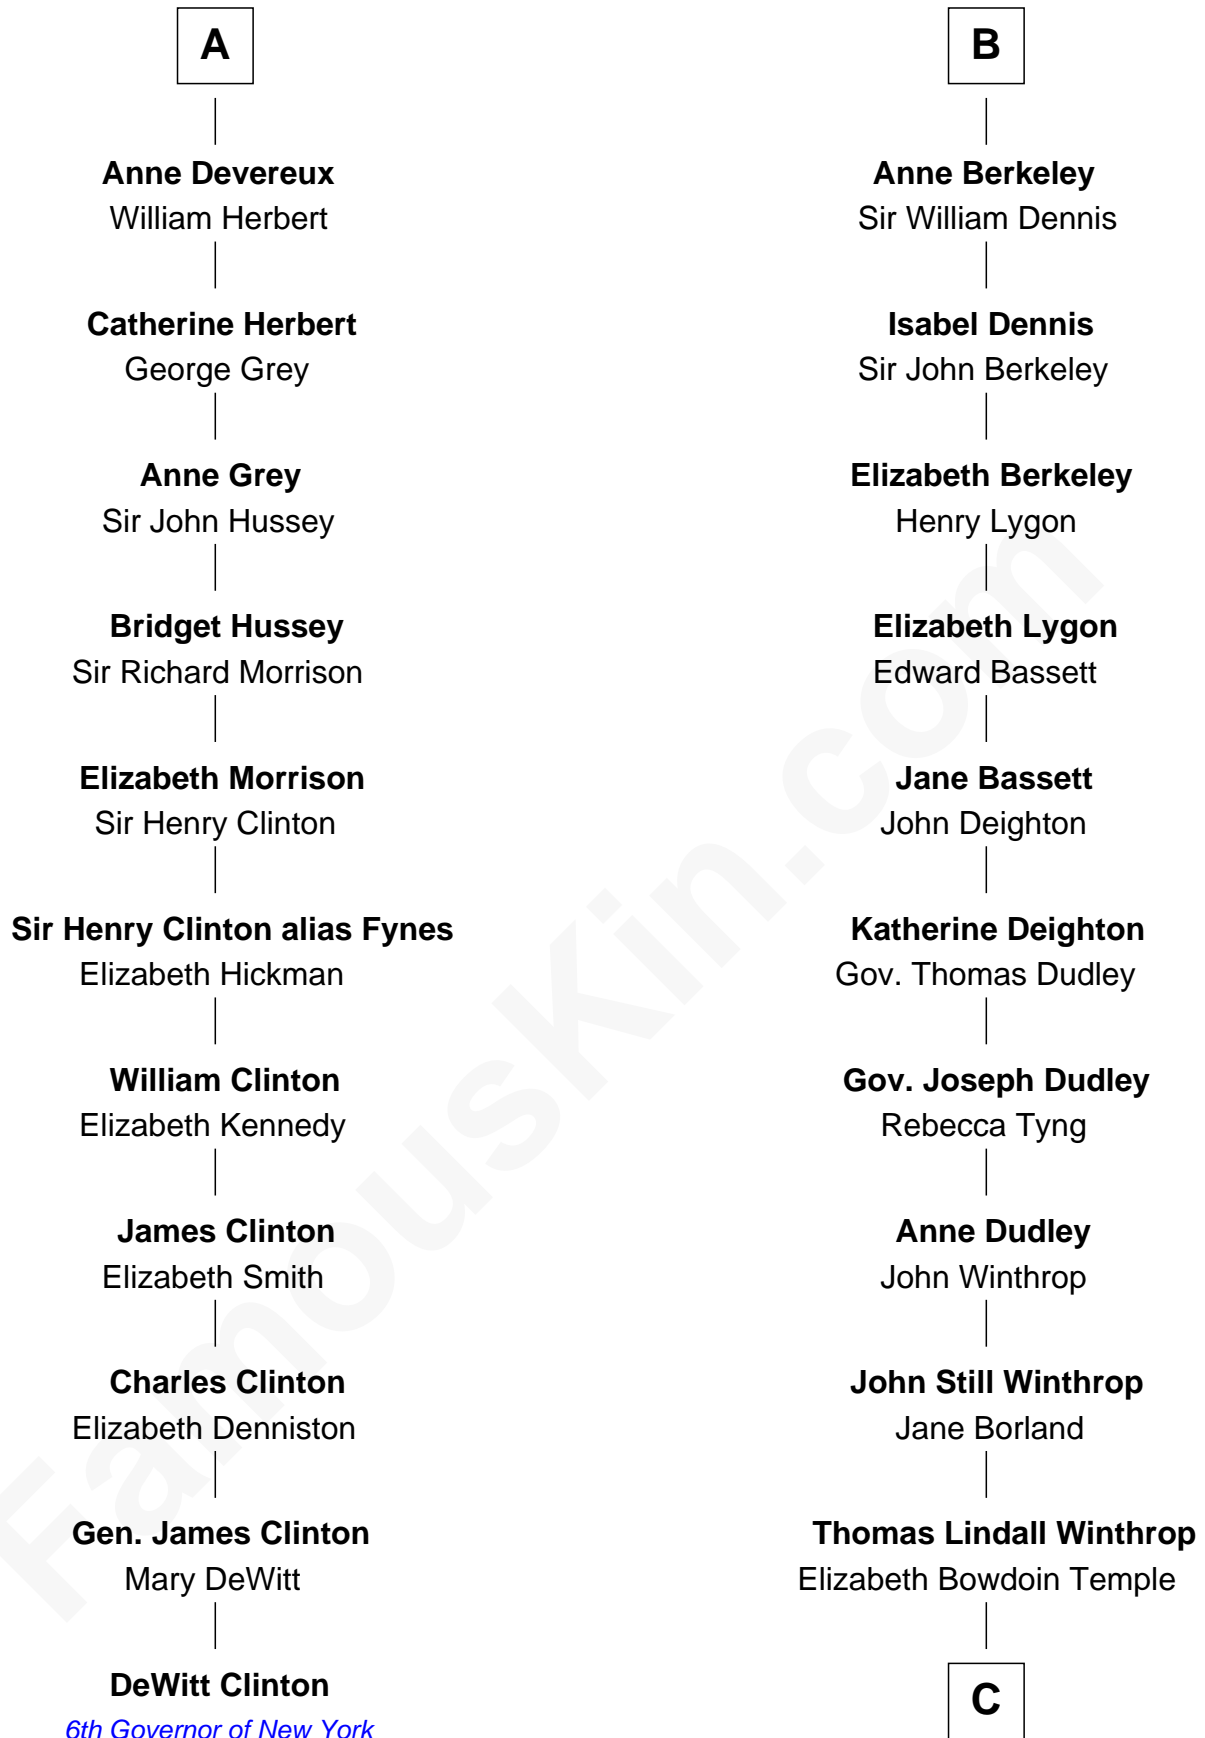

FamousKin.com Relationship Chart of

DeWitt Clinton

6th Governor of New York

17th cousin 4 times removed of

John Kerry

68th U.S. Secretary of State

Sir Humphrey de Bohun

Eleanor de Braiose

Margery de Bohun
Sir Thebaud de Verdun

Sir Thebaud de Verdun
Maud Mortimer

Margery de Verdun
Sir John Crophull

Thomas Crophull
Sybil Delabere

Agnes Crophull
Sir Walter Devereux

Sir Walter Devereux
Elizabeth Bromwich

Sir Walter Devereux
Elizabeth Merbery

A

Humphrey de Bohun
Maud de Fiennes

Humphrey de Bohun
Elizabeth Plantagenet

Sir William de Bohun
Elizabeth de Badlesmere

Elizabeth de Bohun
Sir Richard Fitzalan

Elizabeth Fitzalan
Sir Thomas Mowbray

Isabel Mowbray
Sir James Berkeley

Maurice Berkeley
Isabel Mead

B

C

Robert Charles Winthrop
Elizabeth Cabot Blanchard

Robert Charles Winthrop
Elizabeth Mason

Margaret Tyndal Winthrop
James Grant Forbes

Rosemary Isabel Forbes
Richard John Kerry