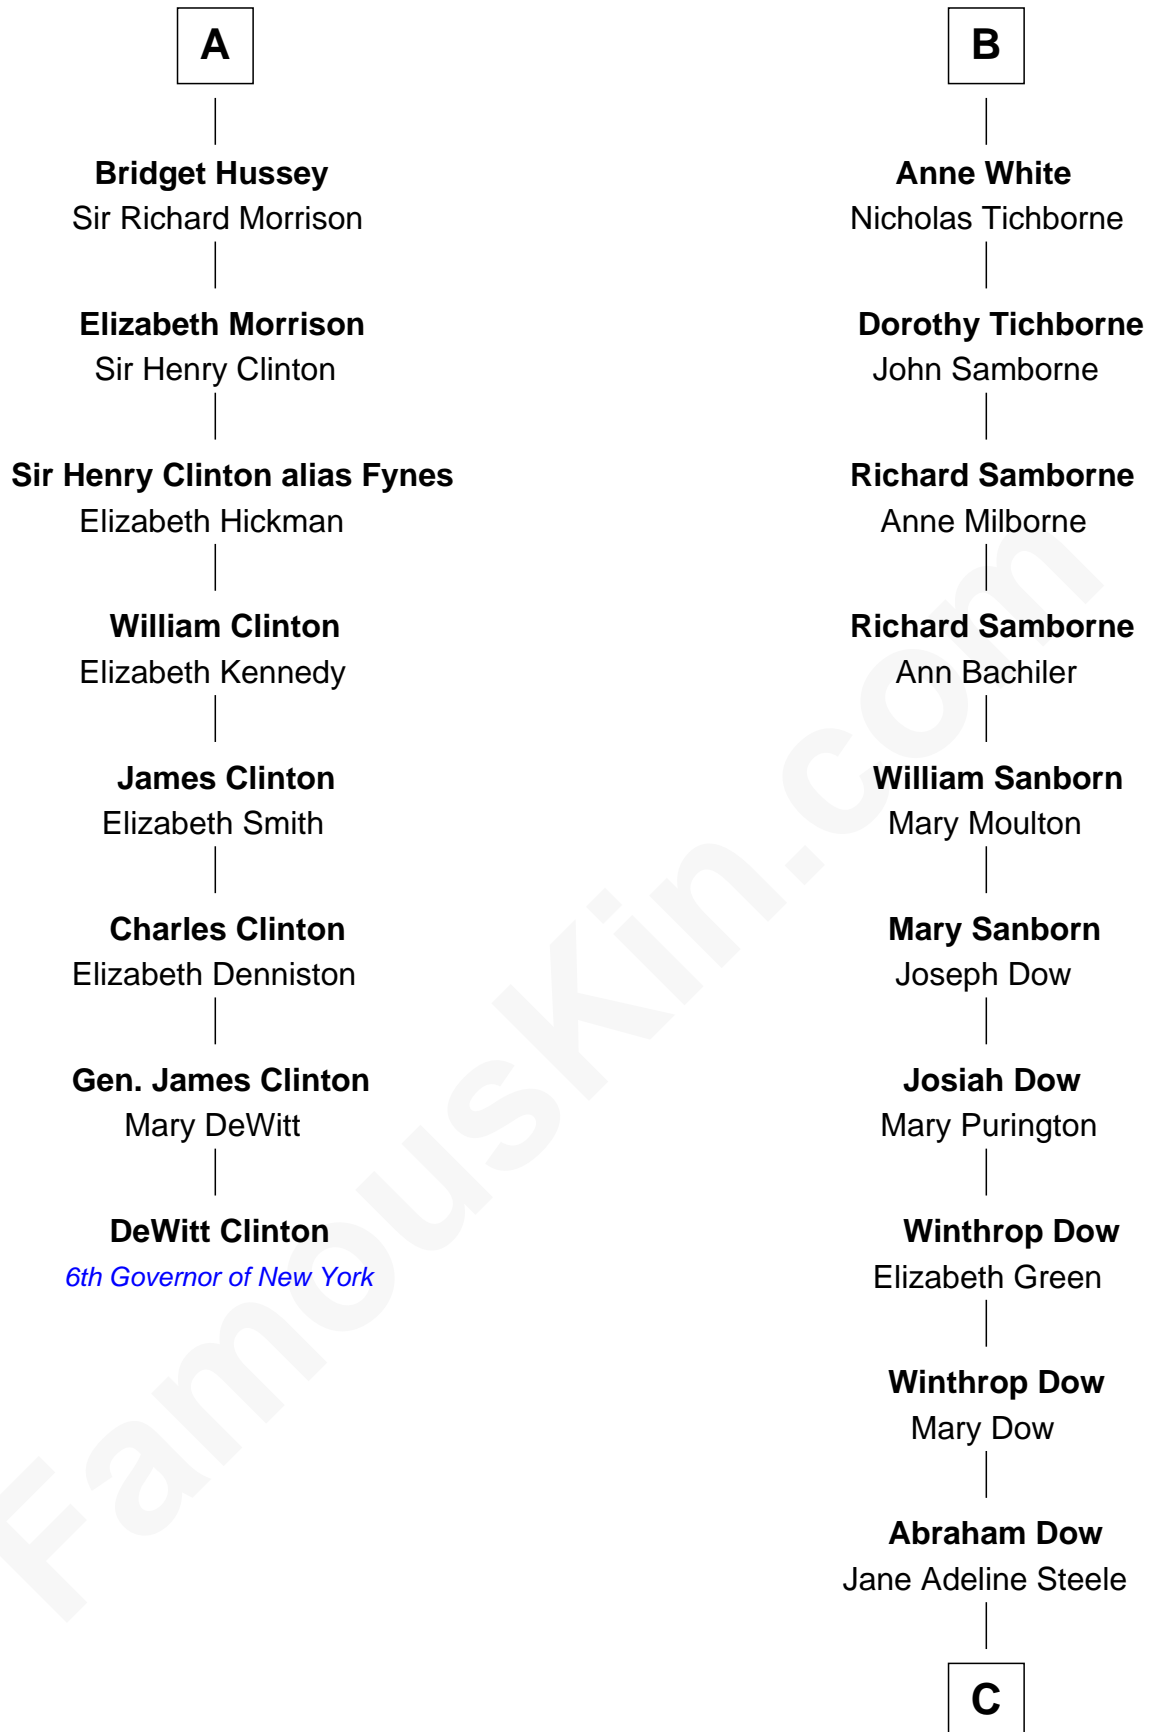

FamousKin.com

Relationship Chart of

DeWitt Clinton

6th Governor of New York

14th cousin 6 times removed of

Grace Slick

Singer, Songwriter - Jefferson Airplane

C

James Osgood Dow
Mary Charlotte Hawkins

Grace Josephine Dow
Arthur Wilford Wing

Ivan Wilford Wing
Virginia Barnett

Grace Slick
Singer, Songwriter - Jefferson Airplane

FamousKin.com