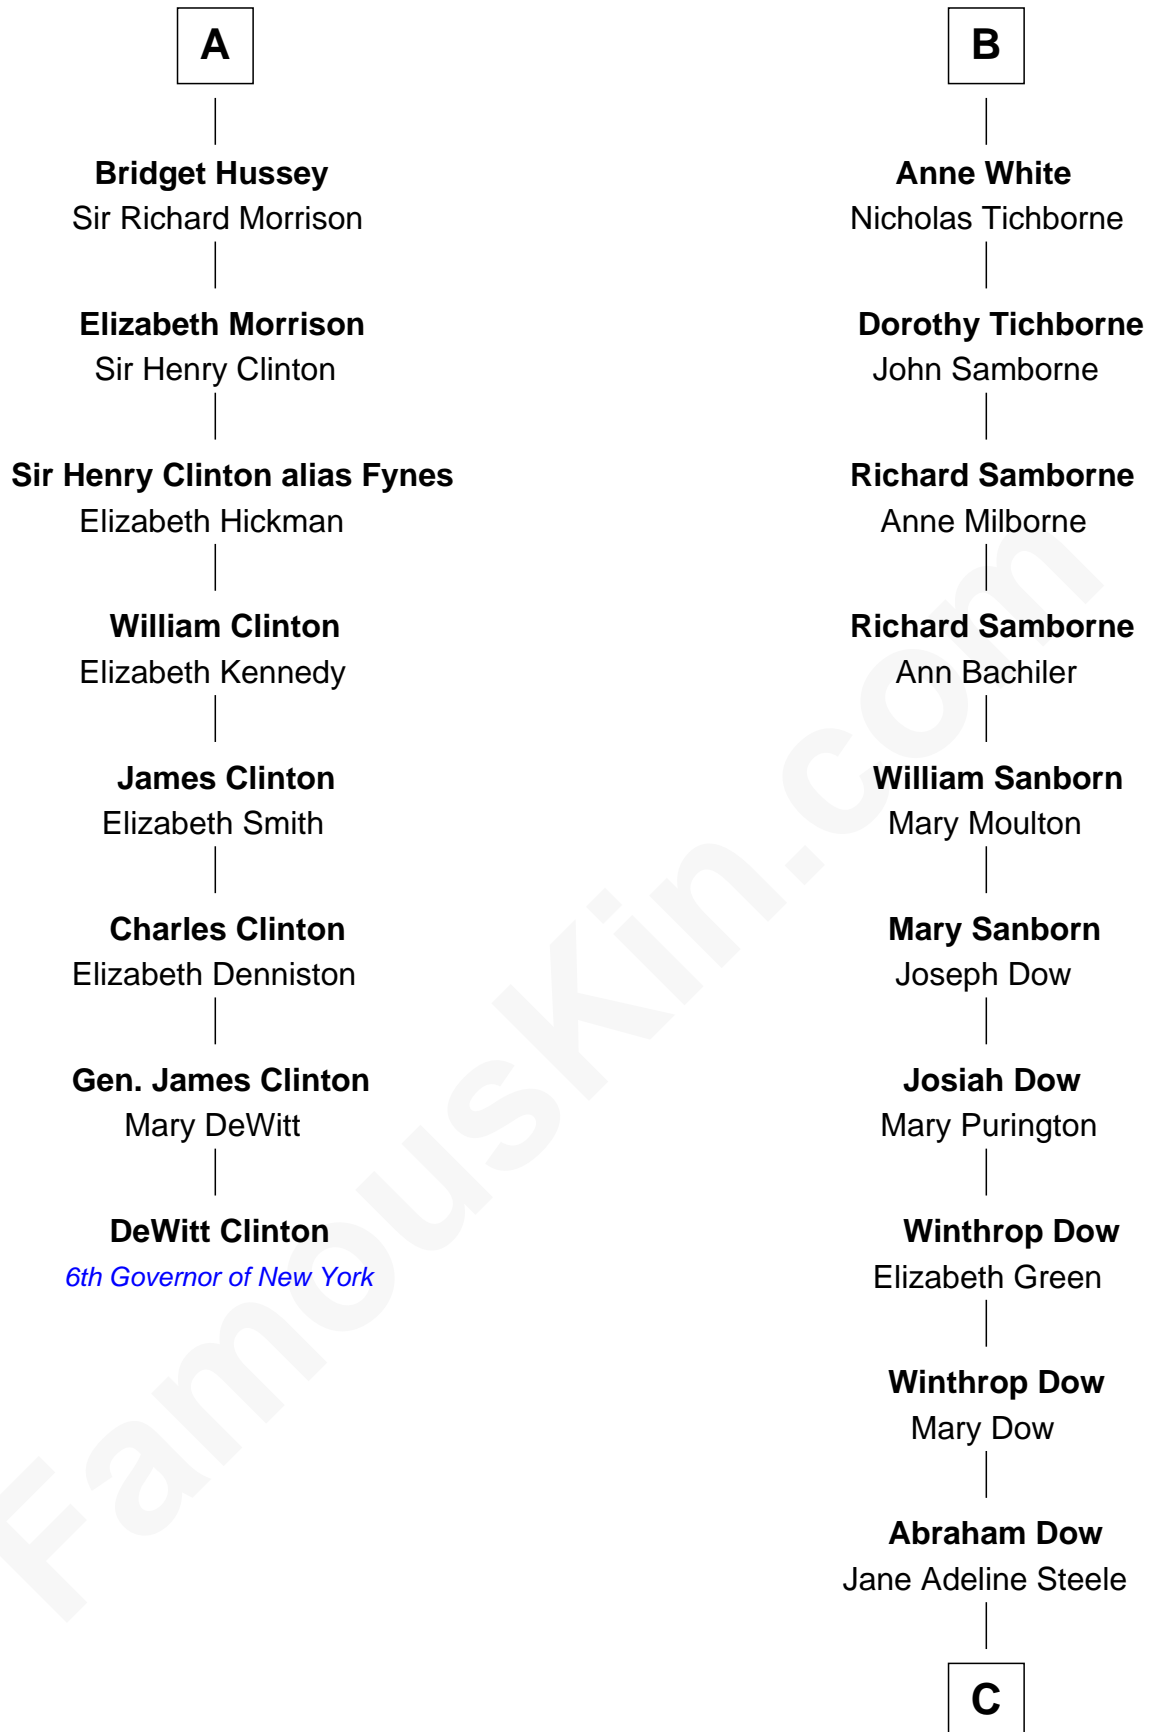

## Relationship Chart of

### DeWitt Clinton

6th Governor of New York

14th cousin 6 times removed of

### Grace Slick

Singer, Songwriter - Jefferson Airplane

**C**

James Osgood Dow  
Mary Charlotte Hawkins

Grace Josephine Dow  
Arthur Wilford Wing

Ivan Wilford Wing  
Virginia Barnett

Grace Slick  
*Singer, Songwriter - Jefferson Airplane*