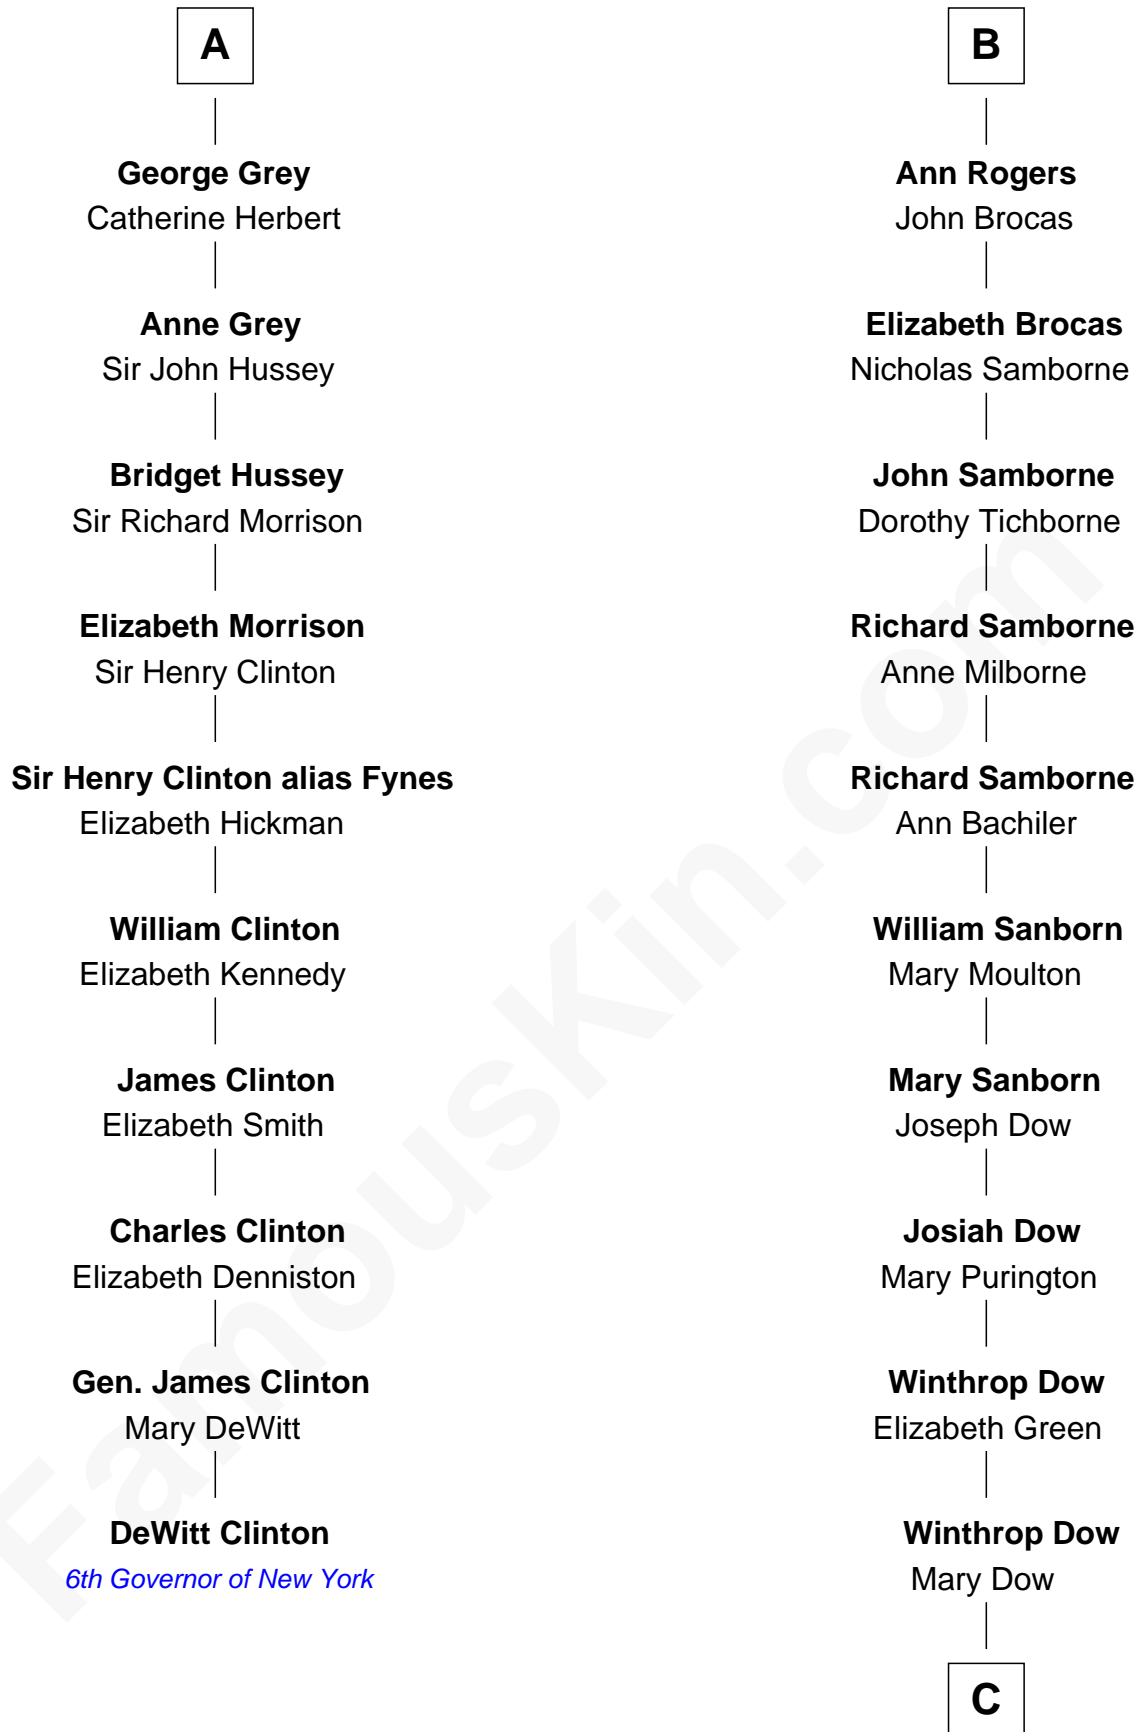

FamousKin.com Relationship Chart of

DeWitt Clinton

6th Governor of New York

16th cousin 5 times removed of

Grace Slick

Singer, Songwriter - Jefferson Airplane

C

Abraham Dow

Jane Adeline Steele

James Osgood Dow

Mary Charlotte Hawkins

Grace Josephine Dow

Arthur Wilford Wing

Ivan Wilford Wing

Virginia Barnett

Grace Slick

Singer, Songwriter - Jefferson Airplane

FamousKin.com