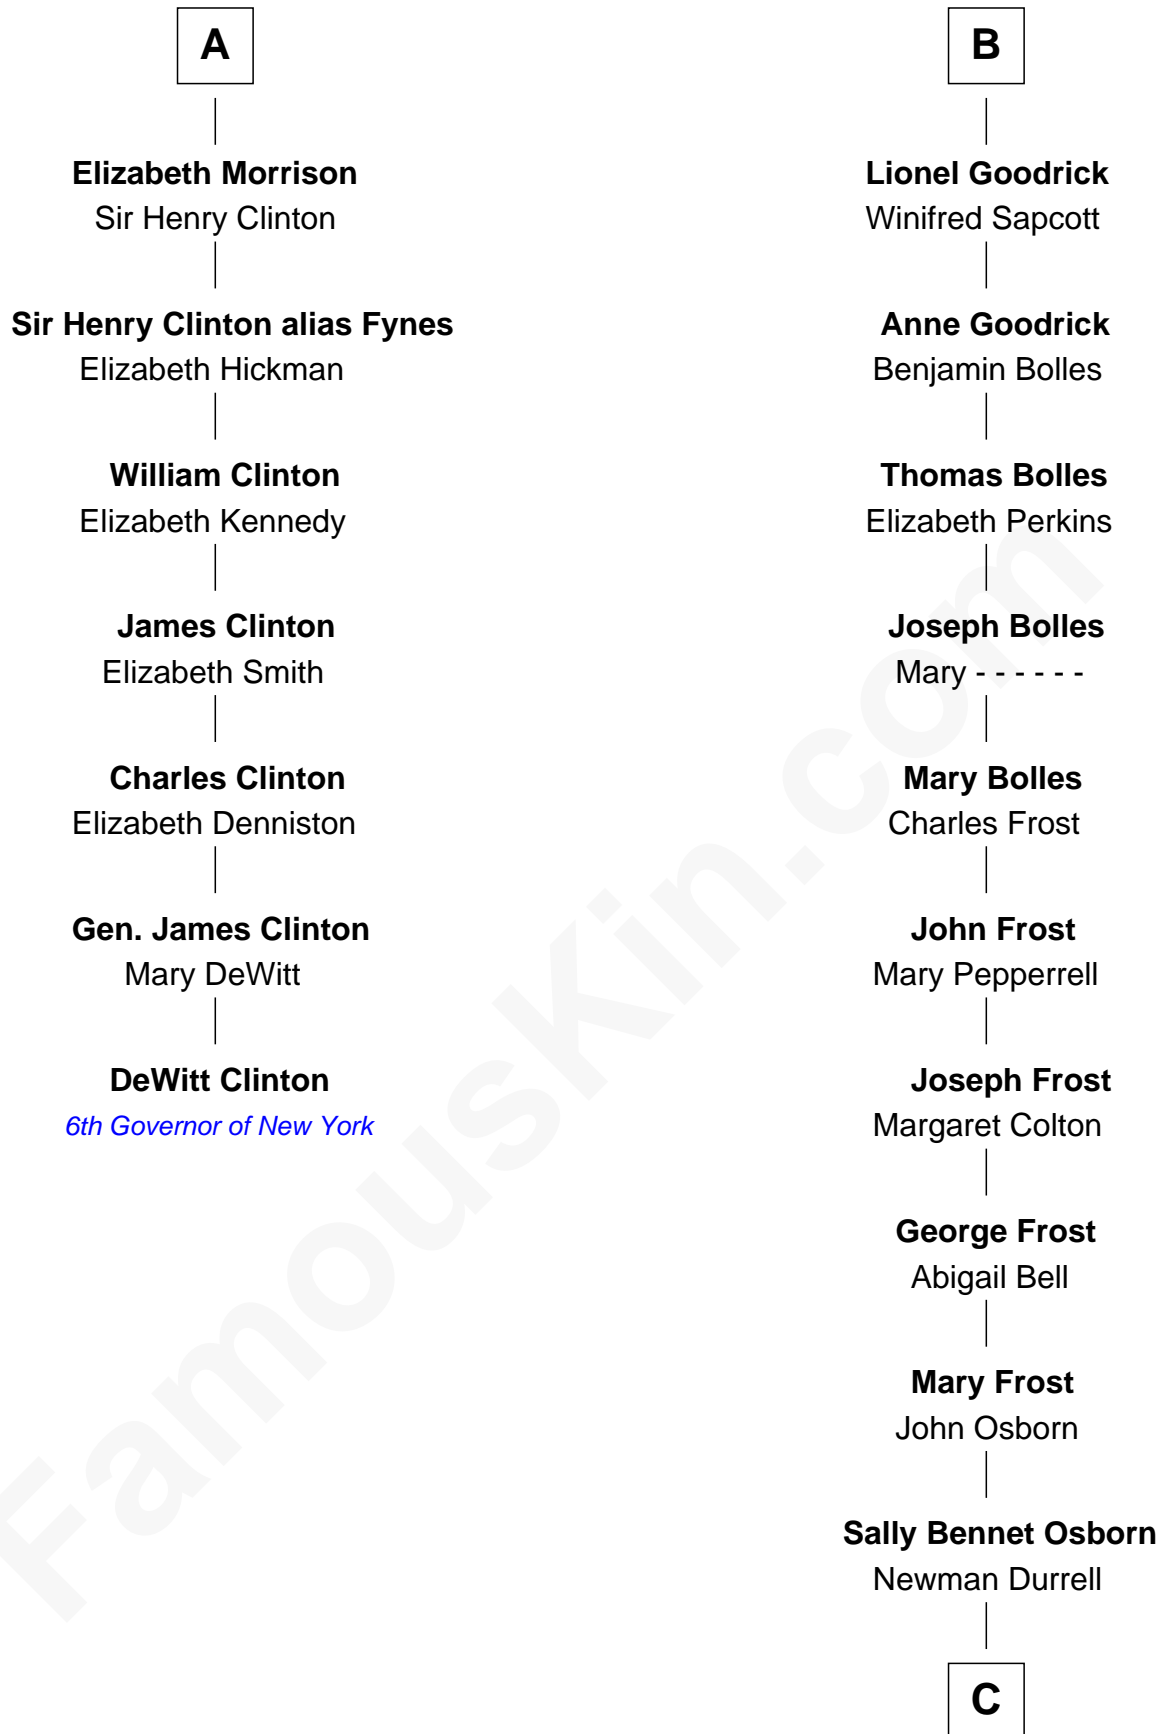

FamousKin.com Relationship Chart of

DeWitt Clinton

6th Governor of New York

13th cousin 7 times removed of

Lucille Ball

TV Actress - "I Love Lucy"

C

George Osborn Durrell

Anne Jane Jewell

Nellie Rebecca Durrell

Jasper Clinton Ball

Henry Durrell Ball

Desiree Evelyn Hunt

Lucille Ball

TV Actress - "I Love Lucy"

FamousKin.com