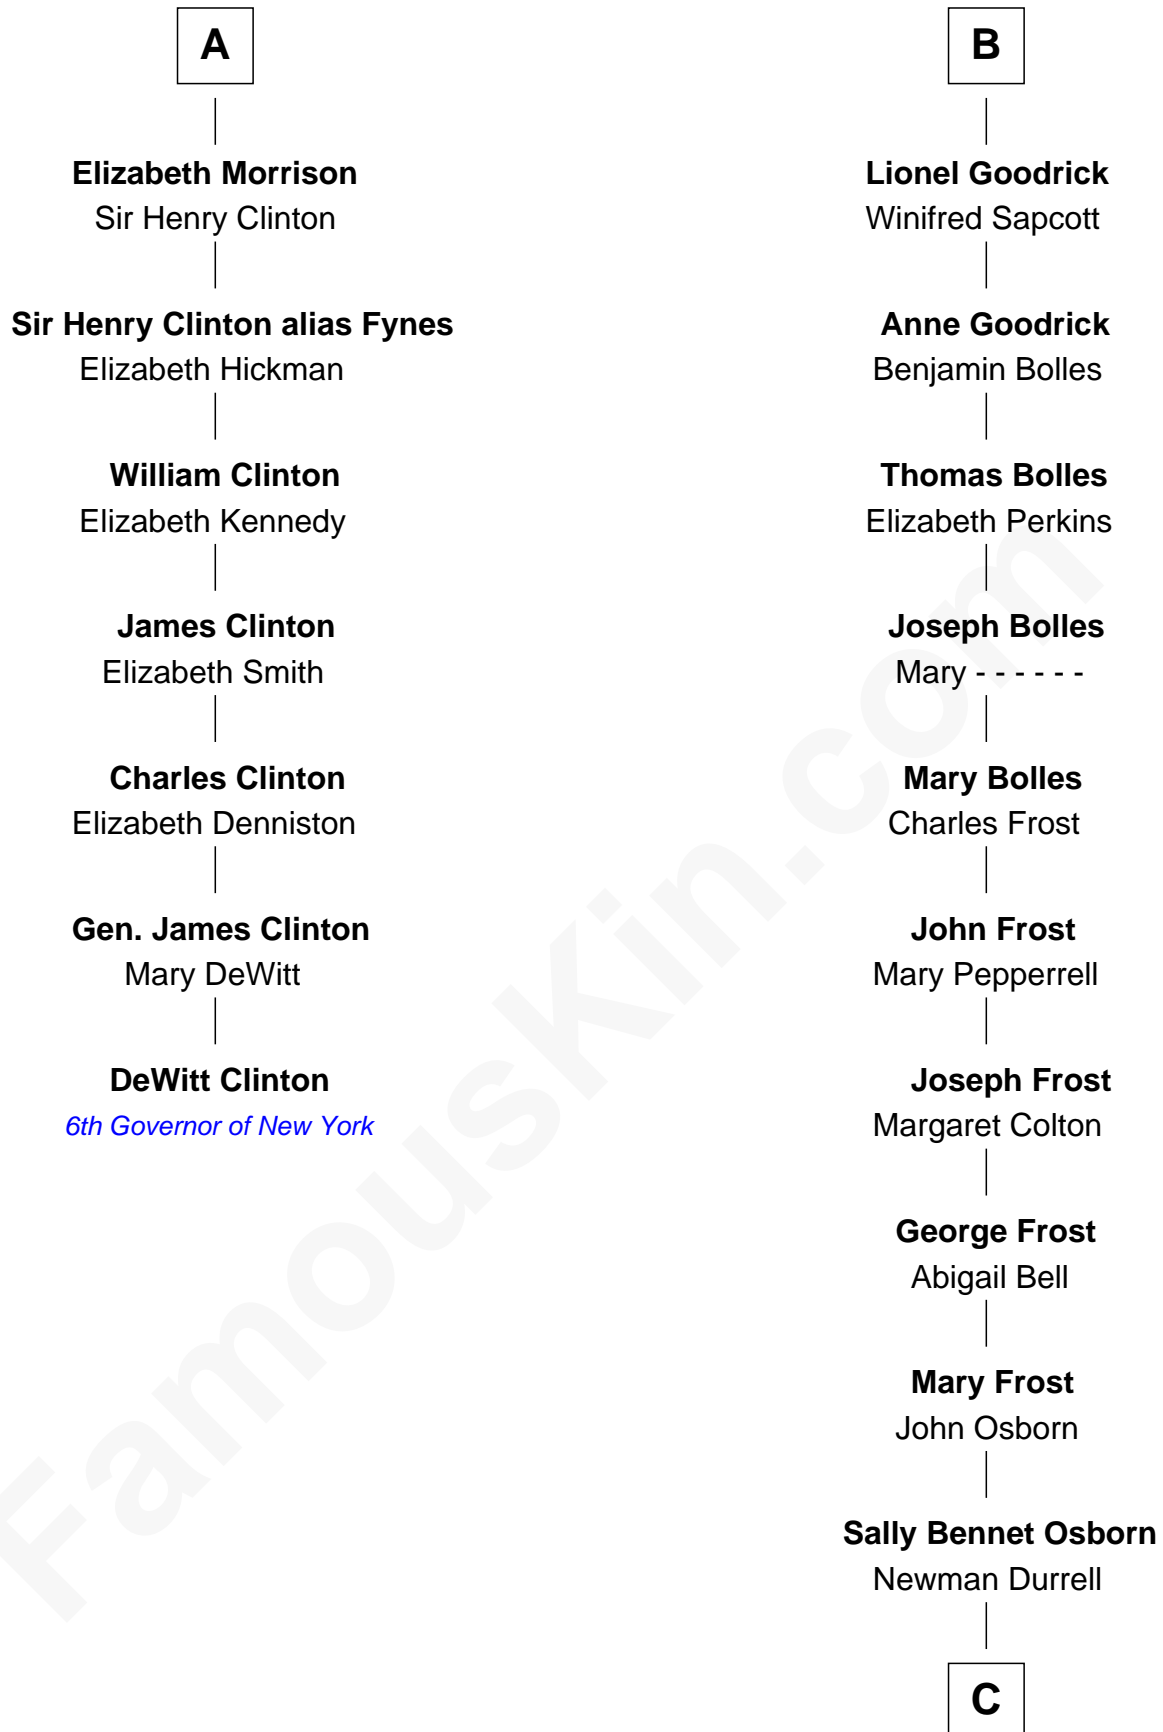

FamousKin.com Relationship Chart of

DeWitt Clinton

6th Governor of New York

13th cousin 7 times removed of

Lucille Ball

TV Actress - "I Love Lucy"

Sir William de Ros
Margery de Badlesmere

Thomas de Ros
Beatrice de Stafford

Margaret de Ros
Sir Reynold Grey

Sir John Grey
Constance de Holand

Sir Edmund Grey
Katherine Percy

George Grey
Catherine Herbert

Anne Grey
Sir John Hussey

Bridget Hussey
Sir Richard Morrison

A

Maud de Roos
John de Welles

John de Welles
Eleanor de Mowbray

Eudo de Welles
Maud de Greystoke

Sir Lionel de Welles
Joan de Waterton

Margaret de Welles
Sir Thomas Dymoke

Sir Lionel Dymoke
Joanna Griffith

Anne Dymoke
John Goodrick

B

C