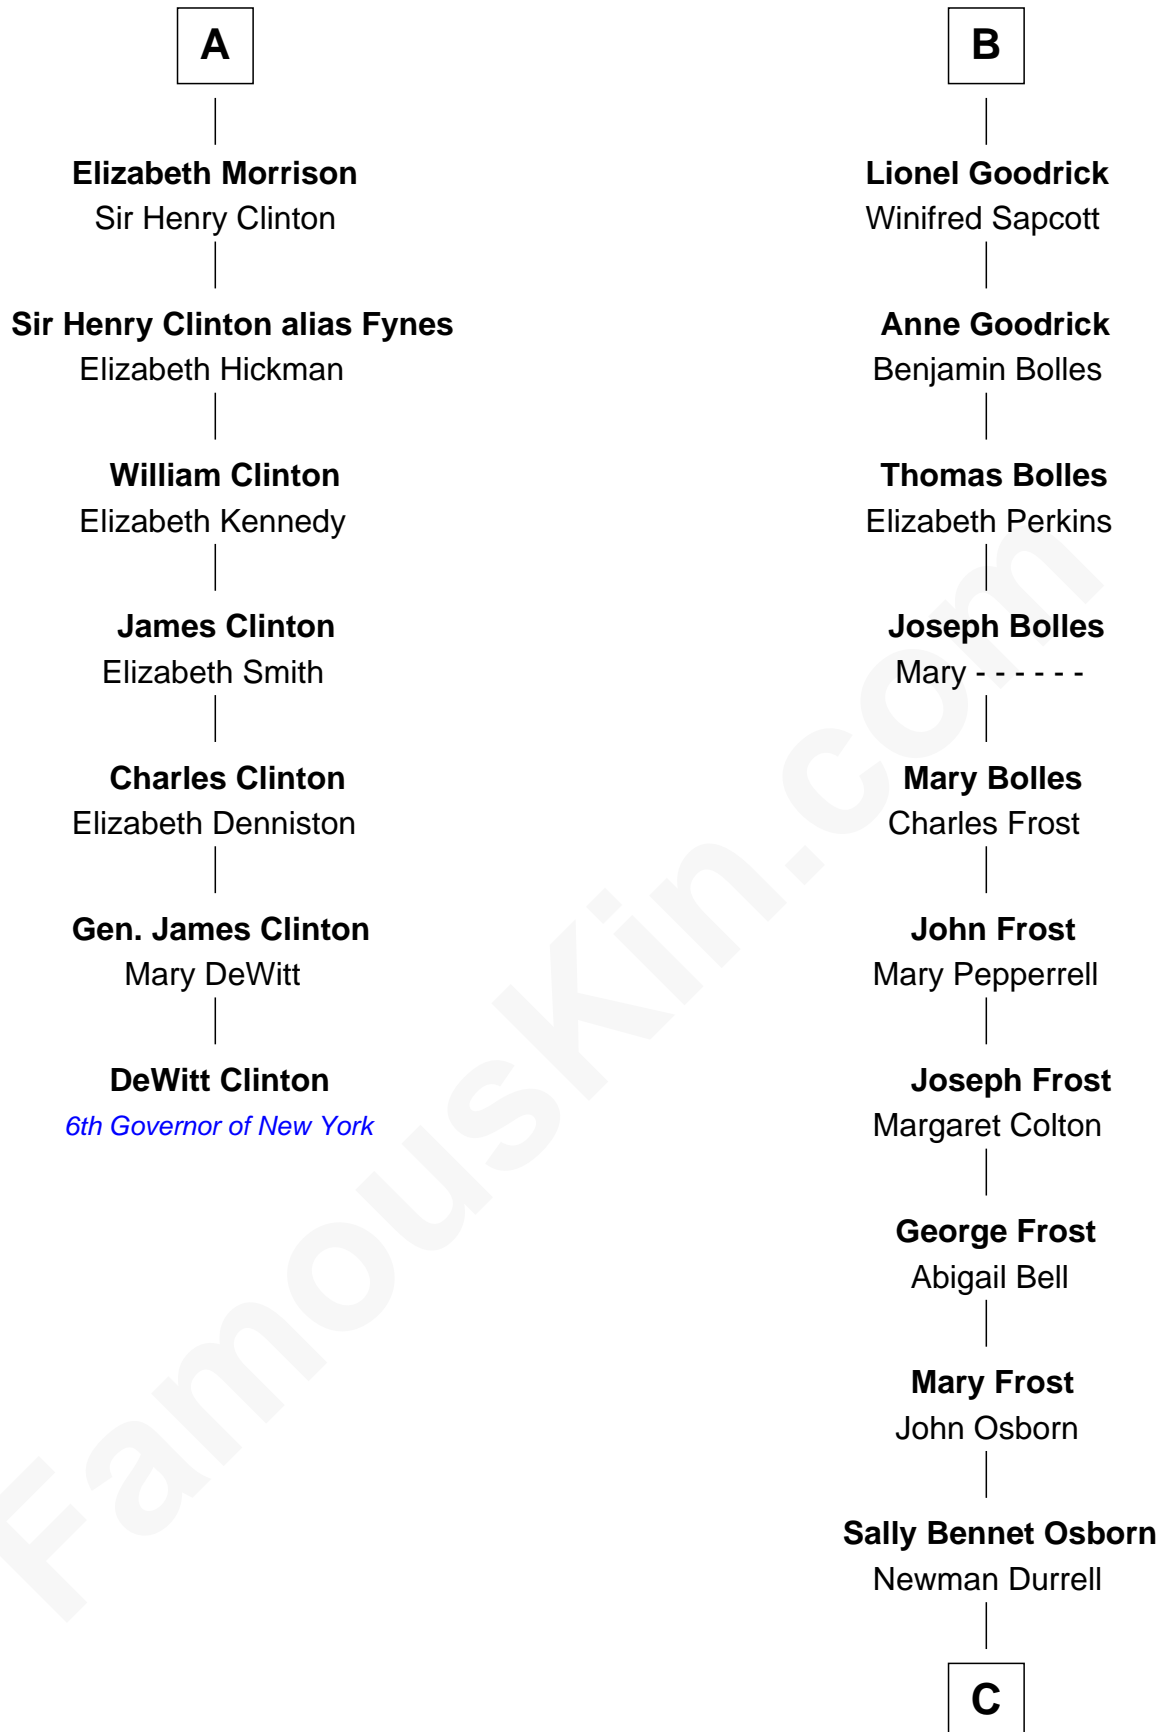

FamousKin.com Relationship Chart of

DeWitt Clinton

6th Governor of New York

13th cousin 7 times removed of

Lucille Ball

TV Actress - "I Love Lucy"

Sir Henry de Percy

Idoine de Clifford

Maude de Percy
Sir John de Neville

Sir Ralph Neville
Joan Beaufort

Eleanor Neville
Sir Henry Percy

Katherine Percy
Sir Edmund Grey

George Grey
Catherine Herbert

Anne Grey
Sir John Hussey

Bridget Hussey
Sir Richard Morrison

A

Isabel de Percy
Sir William de Aton

Elizabeth de Aton
Sir John Conyers

Robert Conyers
Isabel Pert

Joan Conyers
Sir Philip Dymoke

Sir Thomas Dymoke
Margaret de Welles

Sir Lionel Dymoke
Joanna Griffith

Anne Dymoke
John Goodrick

B

C

George Osborn Durrell

Anne Jane Jewell

Nellie Rebecca Durrell

Jasper Clinton Ball

Henry Durrell Ball

Desiree Evelyn Hunt