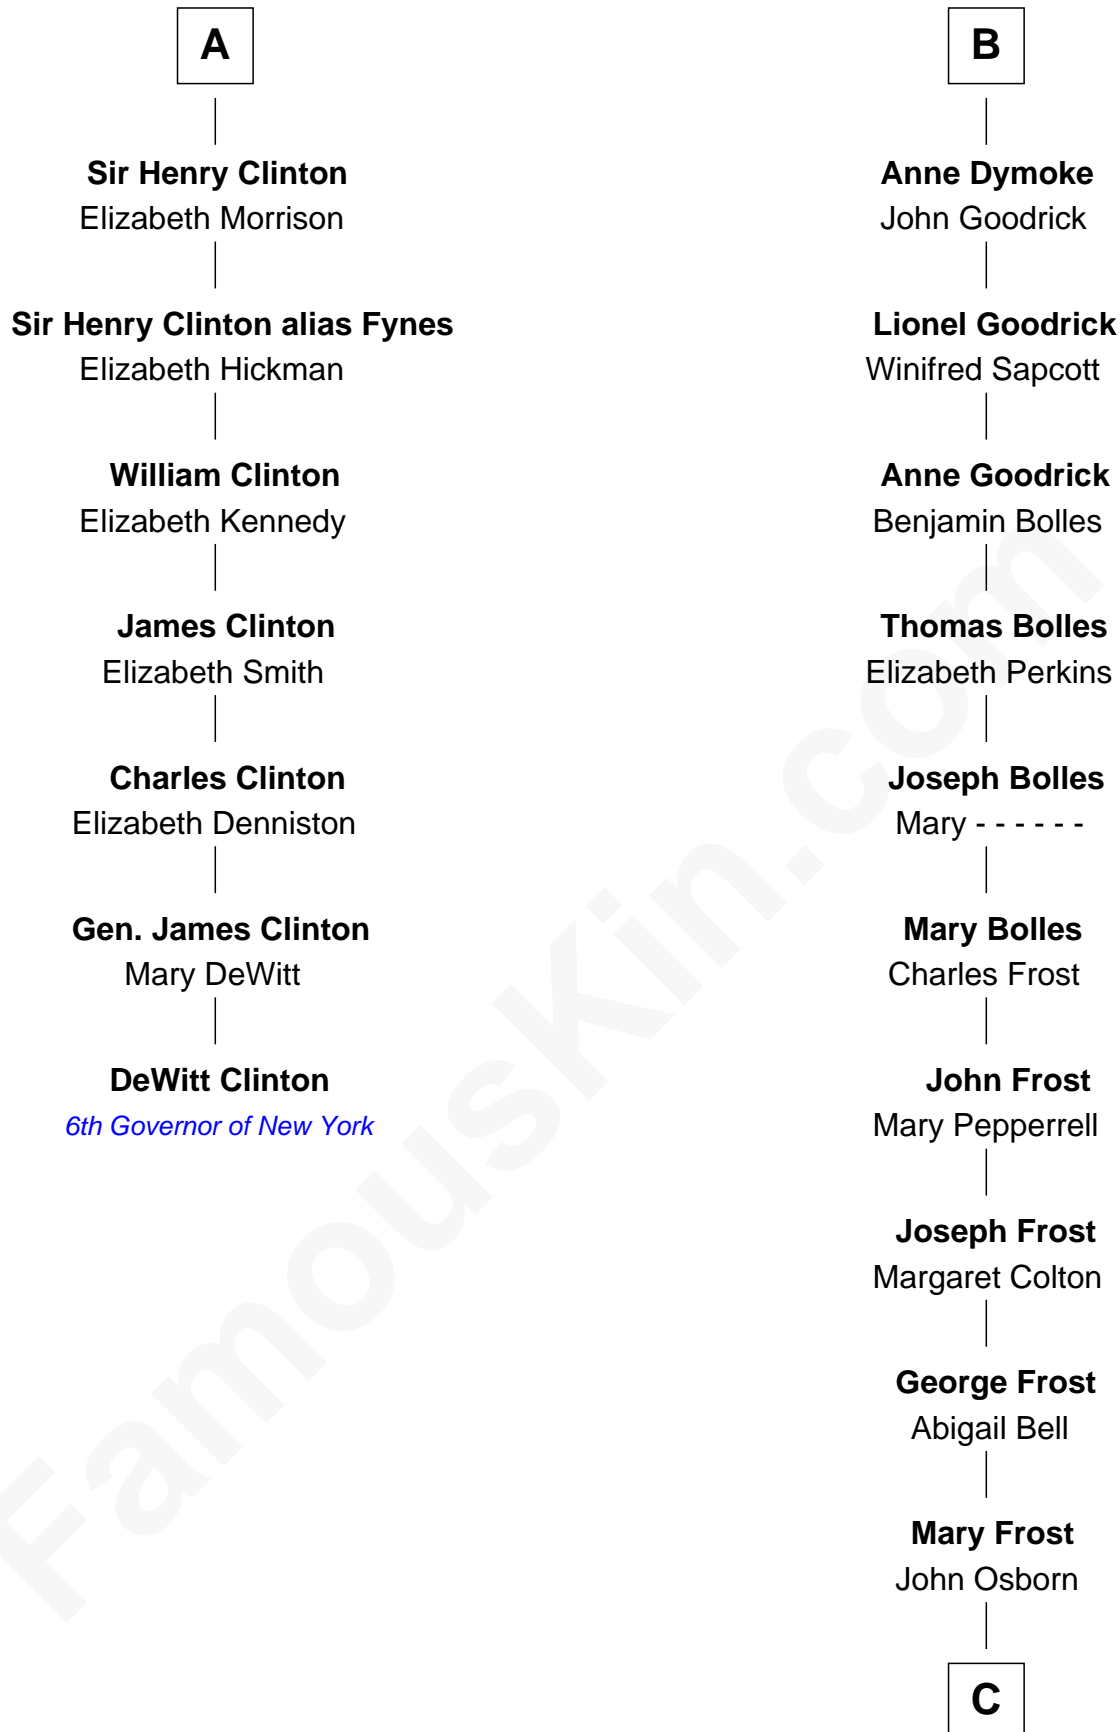

# FamousKin.com Relationship Chart of

**DeWitt Clinton**

*6th Governor of New York*

13th cousin 8 times removed of

**Lucille Ball**

*TV Actress - "I Love Lucy"*

**Sir Maurice de Berkeley**

Eve la Zouche

**Edmund Dudley**

Elizabeth Grey

**Elizabeth Dudley**

William Stourton

**Ursula Stourton**

Sir Edward Clinton

**A**

**Isabel de Berkeley**

Joan de Waterton

**Margaret de Welles**

Sir Thomas Dymoke

**Sir Lionel Dymoke**

Joanna Griffith

**B**

**C**

**Sally Bennet Osborn**

Newman Durrell

**George Osborn Durrell**

Anne Jane Jewell

**Nellie Rebecca Durrell**

Jasper Clinton Ball

**Henry Durrell Ball**

Desiree Evelyn Hunt

**Lucille Ball**