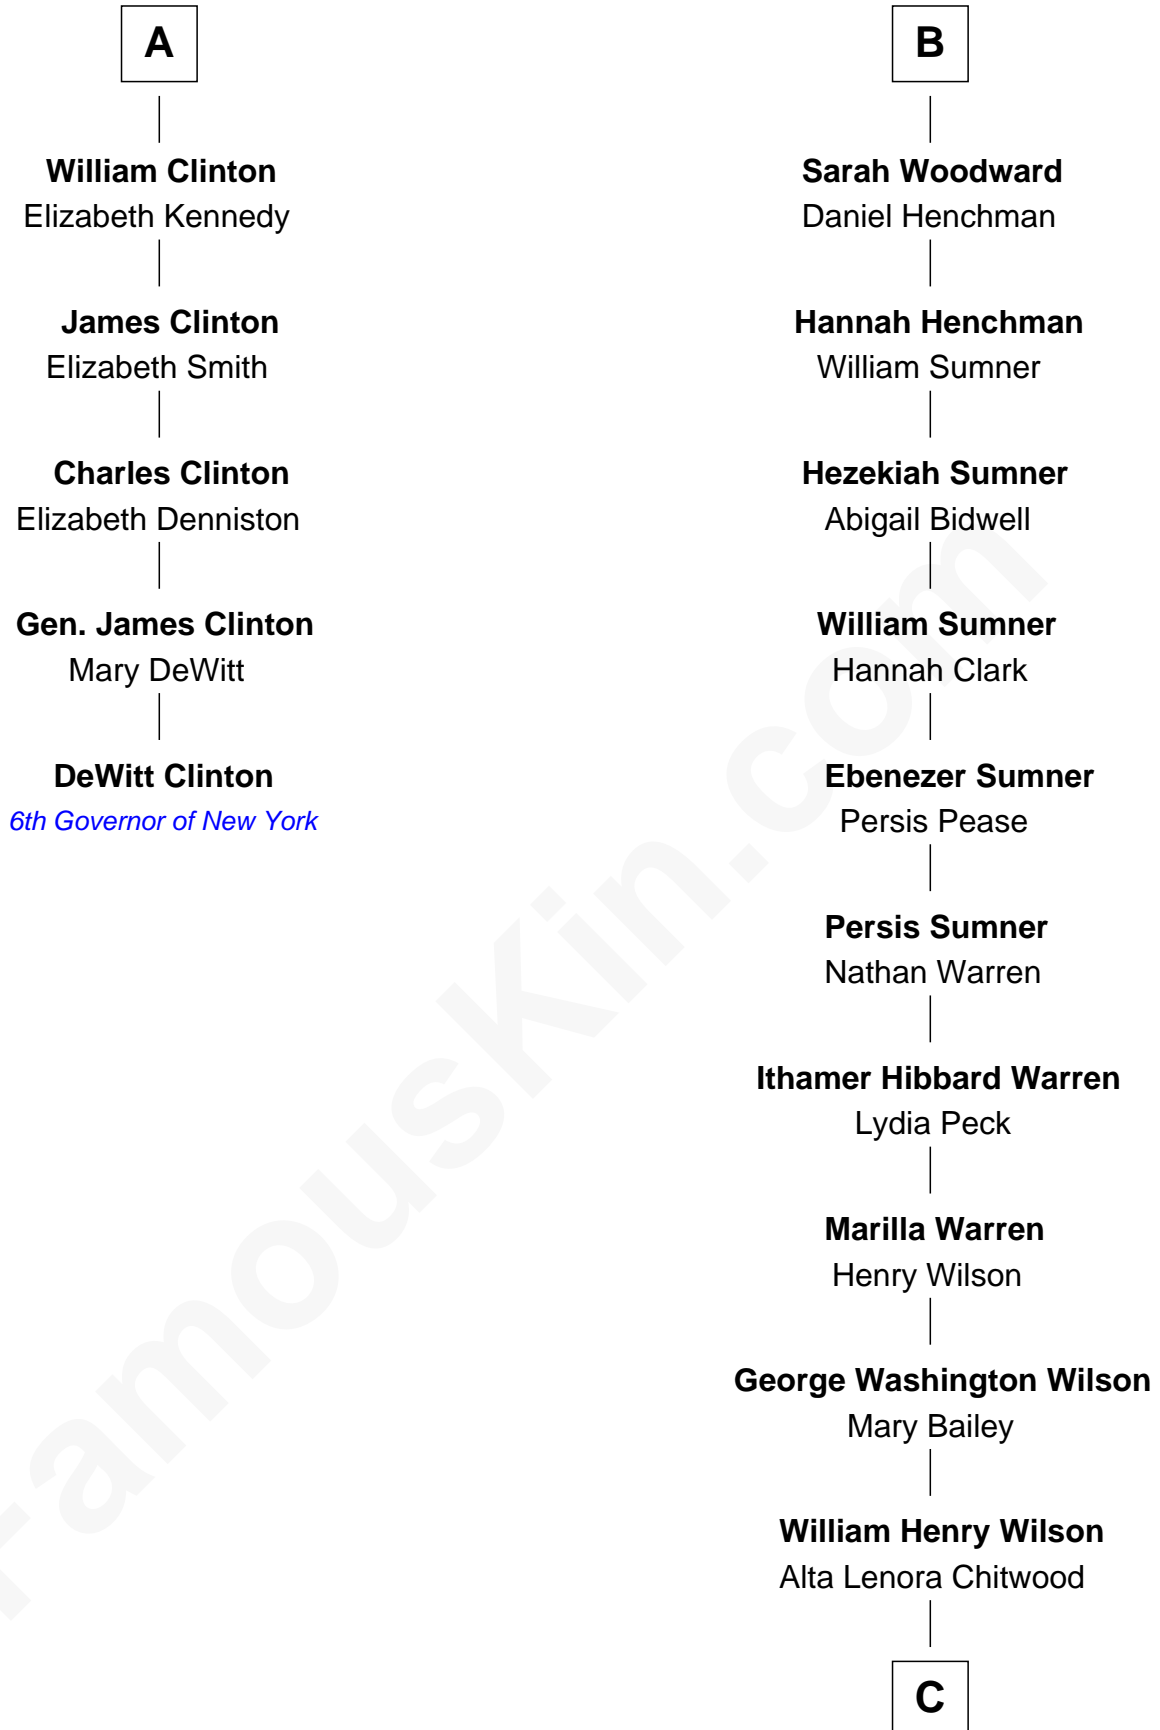

# FamousKin.com Relationship Chart of

**DeWitt Clinton**

*6th Governor of New York*

11th cousin 8 times removed of

**Dennis Wilson**

*Co-Founder of The Beach Boys*

**Sir Walter Devereux**

Elizabeth Bromwich

**Sir Walter Devereux**

Elizabeth Merbery

**Anne Devereux**

William Herbert

**Catherine Herbert**

George Grey

**Anne Grey**

Sir John Hussey

John Milborne

**Simon Milborne**

Jane Baskerville

**Anne Milborne**

William Rudhall

**John Rudhall**

Isabella Whittington

**John Rudhall**

Mary Fettiplace

**Frances Rudhall**

Richard Woodward

**Hezekiah Woodward**

Frances - - - - -

**B**

**C**

William Coral Wilson