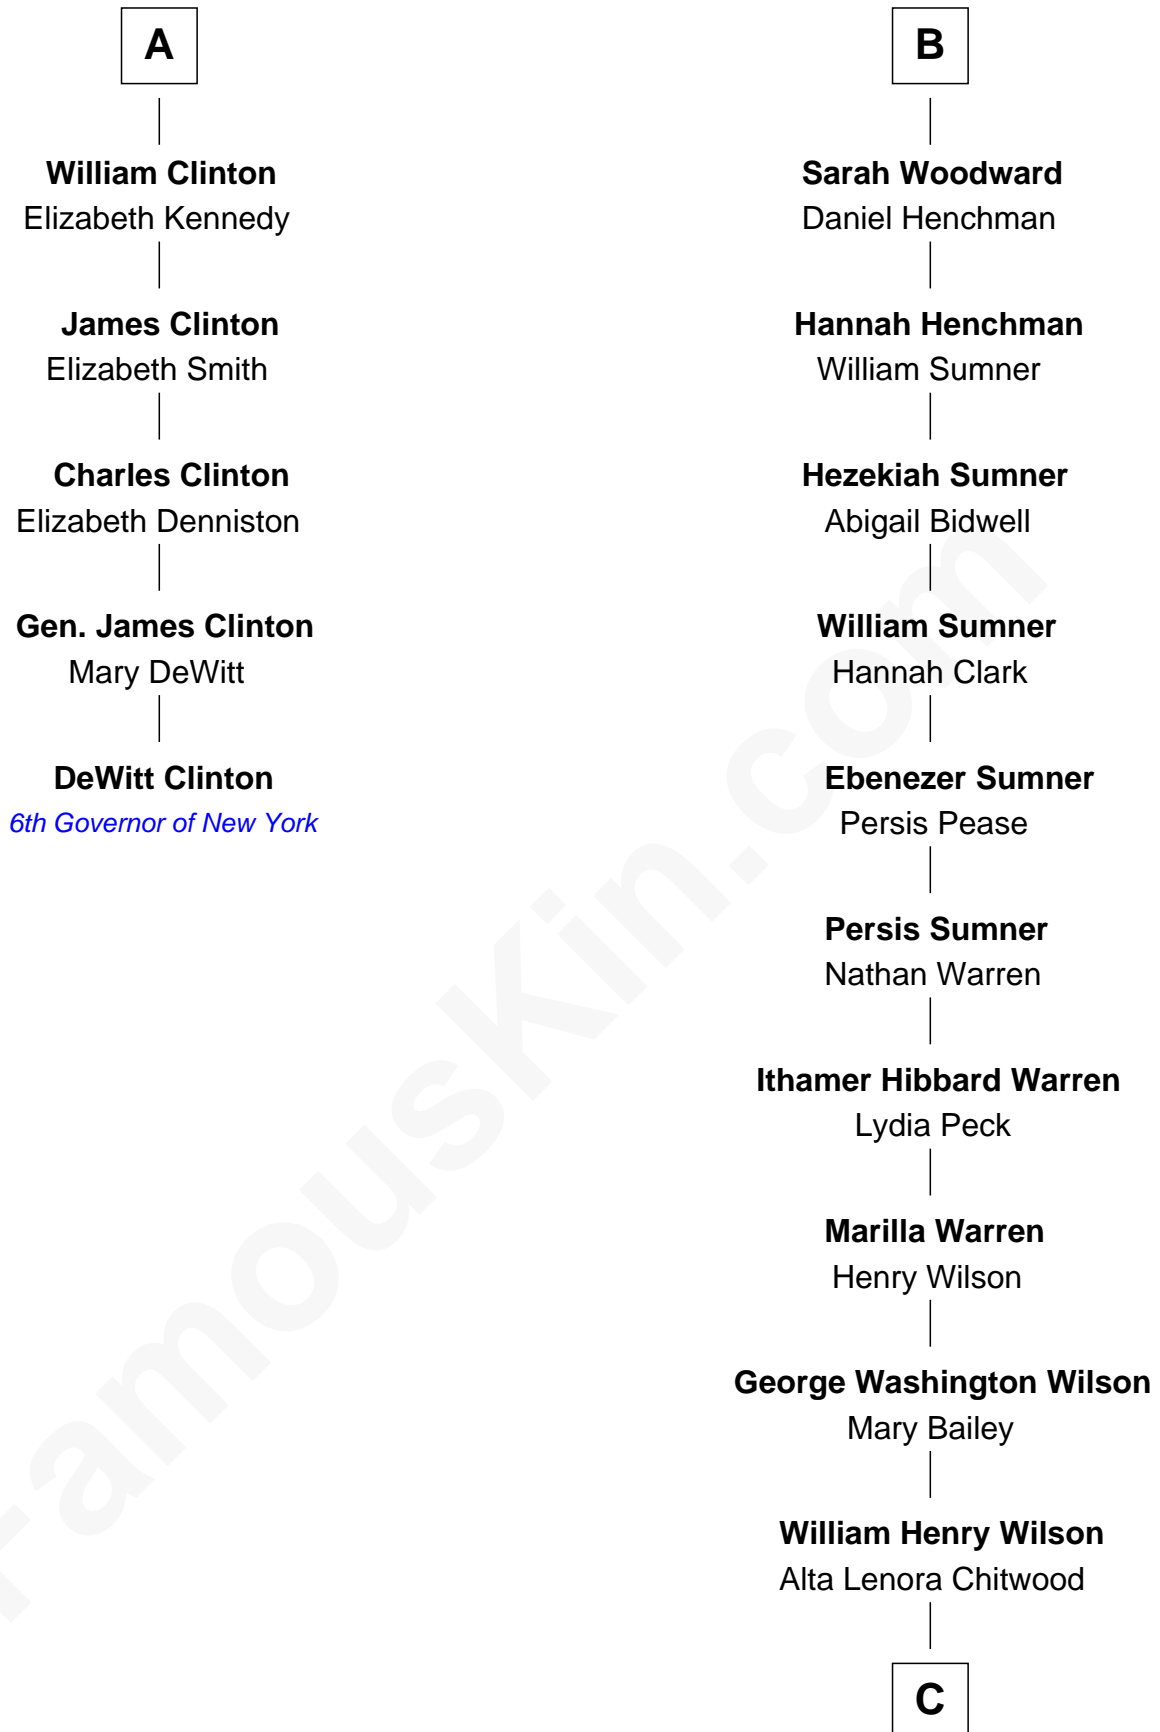

FamousKin.com Relationship Chart of

DeWitt Clinton

6th Governor of New York

11th cousin 8 times removed of

Carl Wilson

Co-Founder of The Beach Boys

Sir Walter Devereux

Elizabeth Bromwich

Sir Walter Devereux

Elizabeth Merbery

Anne Devereux

William Herbert

Catherine Herbert

George Grey

Anne Grey

Sir John Hussey

John Milborne

Simon Milborne

Jane Baskerville

Anne Milborne

William Rudhall

John Rudhall

Isabella Whittington

John Rudhall

Mary Fettiplace

Frances Rudhall

Richard Woodward

Hezekiah Woodward

Frances - - - - -

B

C

William Coral Wilson