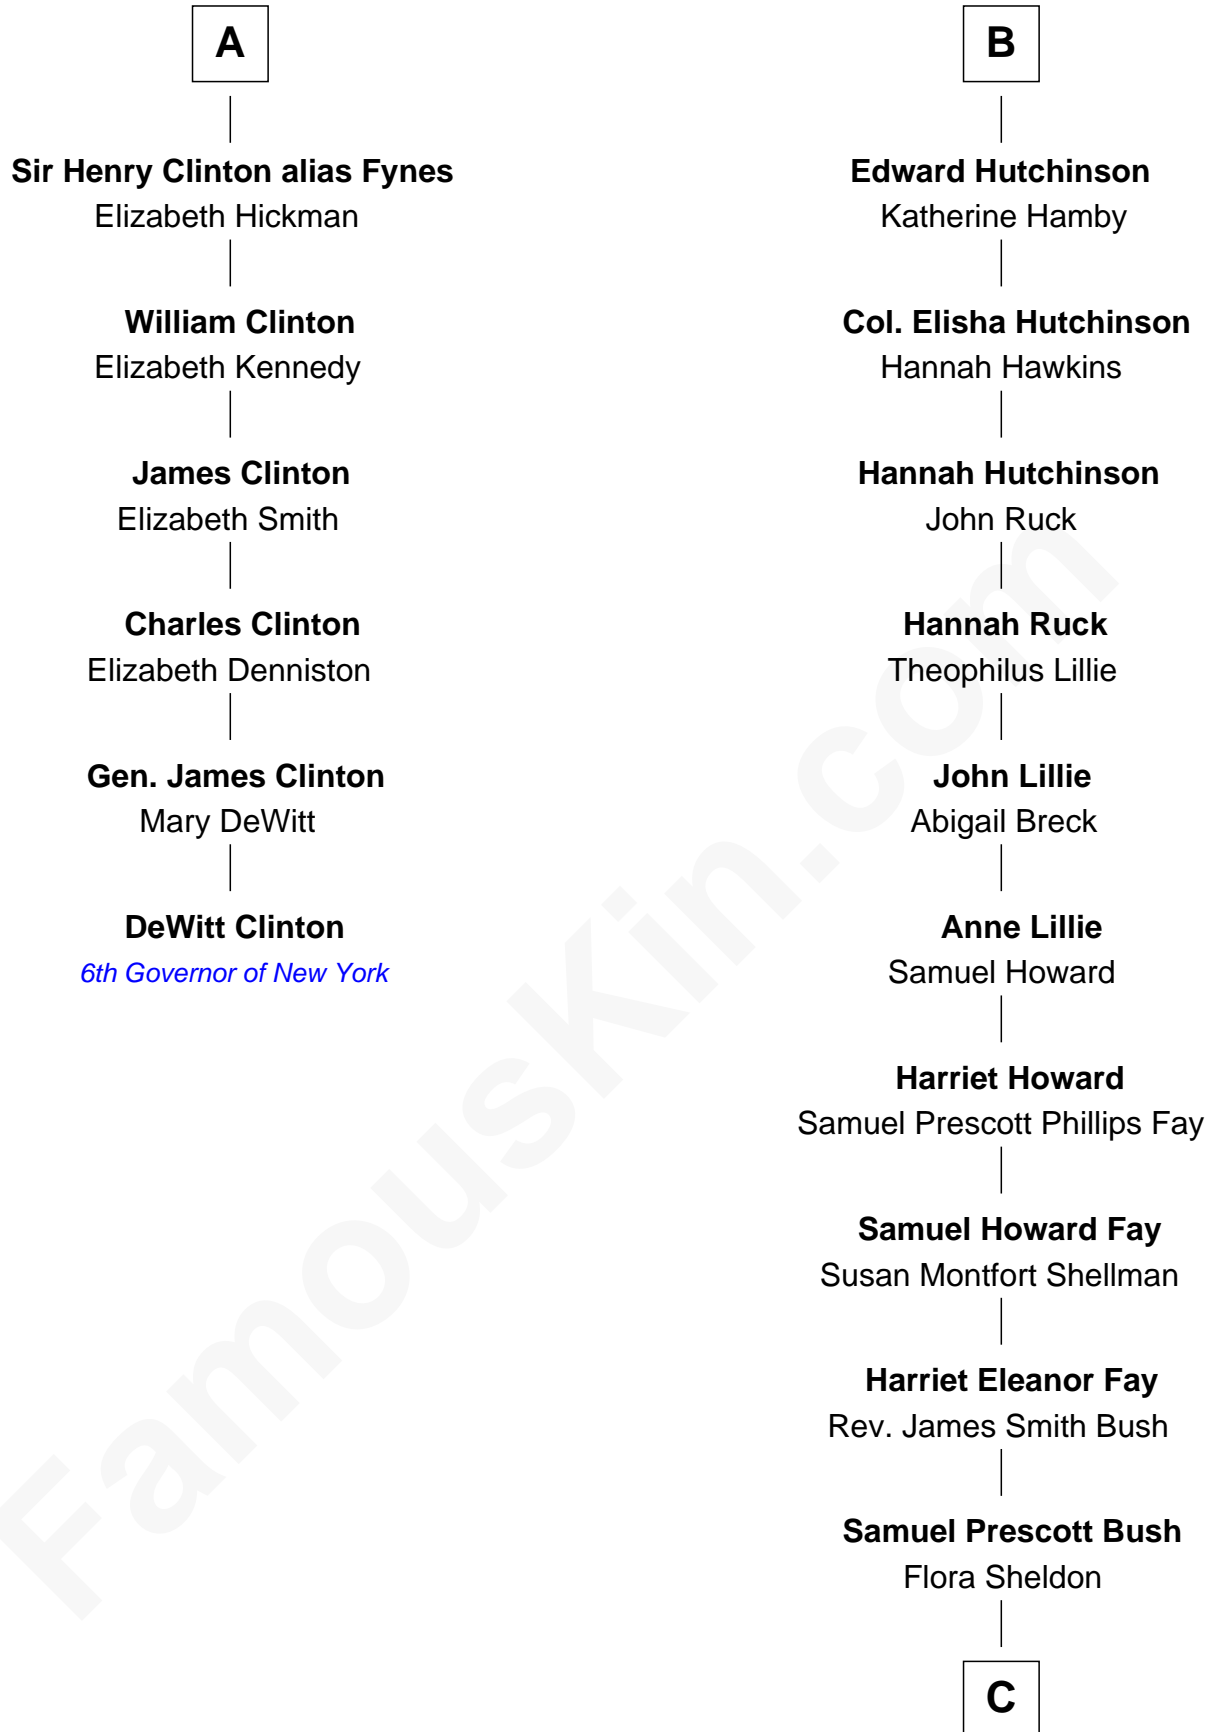

# FamousKin.com Relationship Chart of

**DeWitt Clinton**

*6th Governor of New York*

12th cousin 7 times removed of

**Jeb Bush**

*43rd Governor of Florida*

**Sir Walter Blount**

Sancha de Ayala

**C**

Prescott Sheldon Bush

Dorothy Wear Walker

George Herbert Walker Bush

Barbara Pierce

Jeb Bush

*43rd Governor of Florida*

FamousKin.com