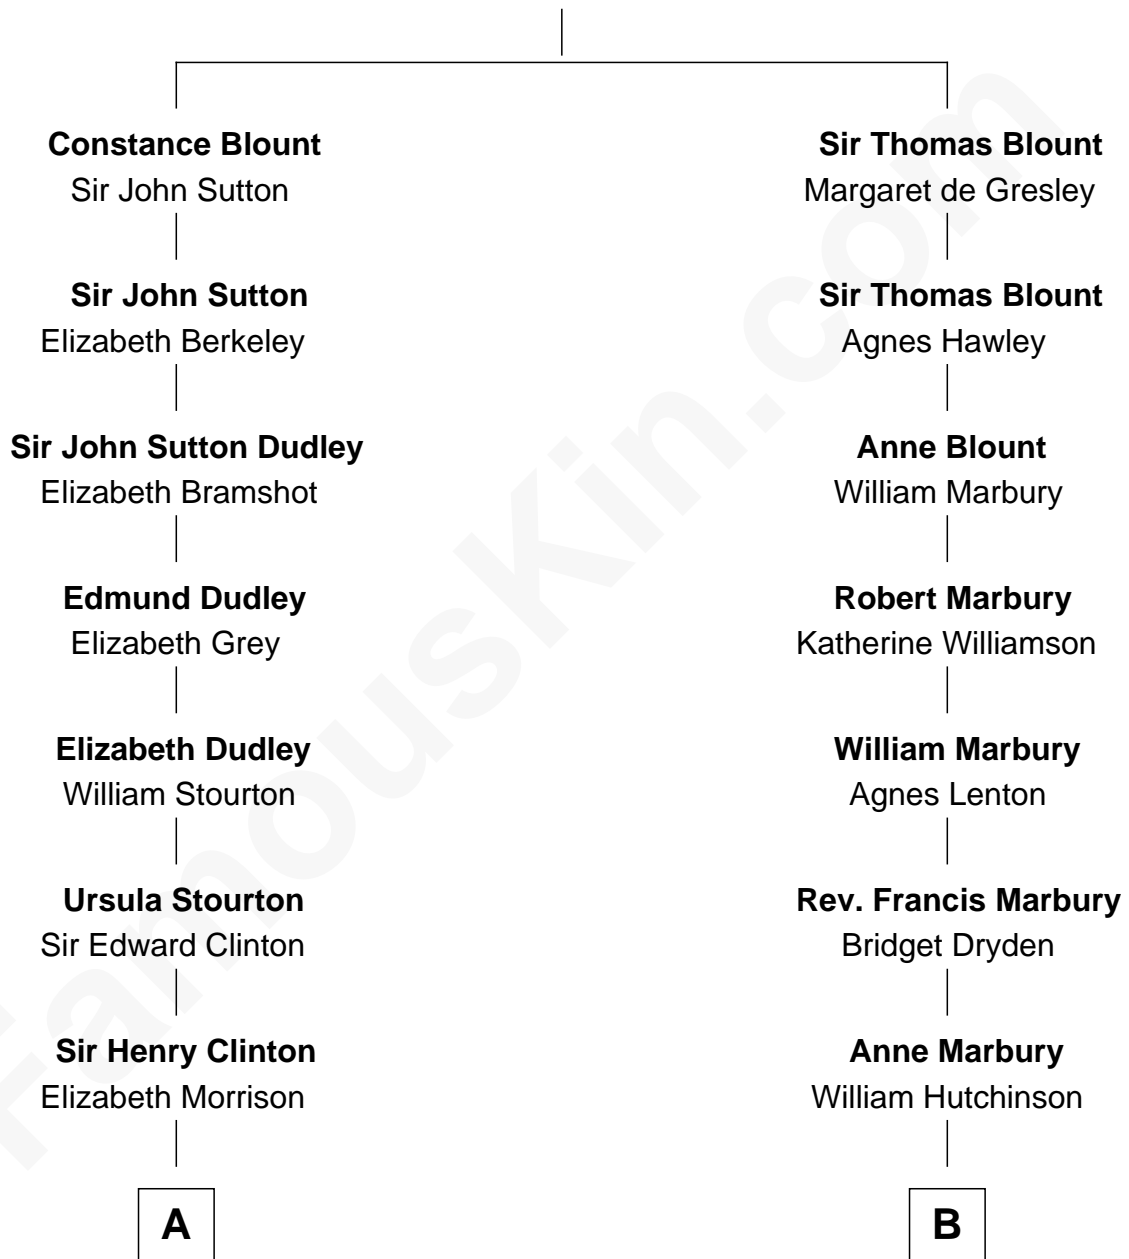

# FamousKin.com Relationship Chart of

**DeWitt Clinton**

*6th Governor of New York*

12th cousin 7 times removed of

**Jeb Bush**

*43rd Governor of Florida*

**Sir Walter Blount**

Sancha de Ayala

**C**

Prescott Sheldon Bush

Dorothy Wear Walker

George Herbert Walker Bush

Barbara Pierce

Jeb Bush

*43rd Governor of Florida*

FamousKin.com