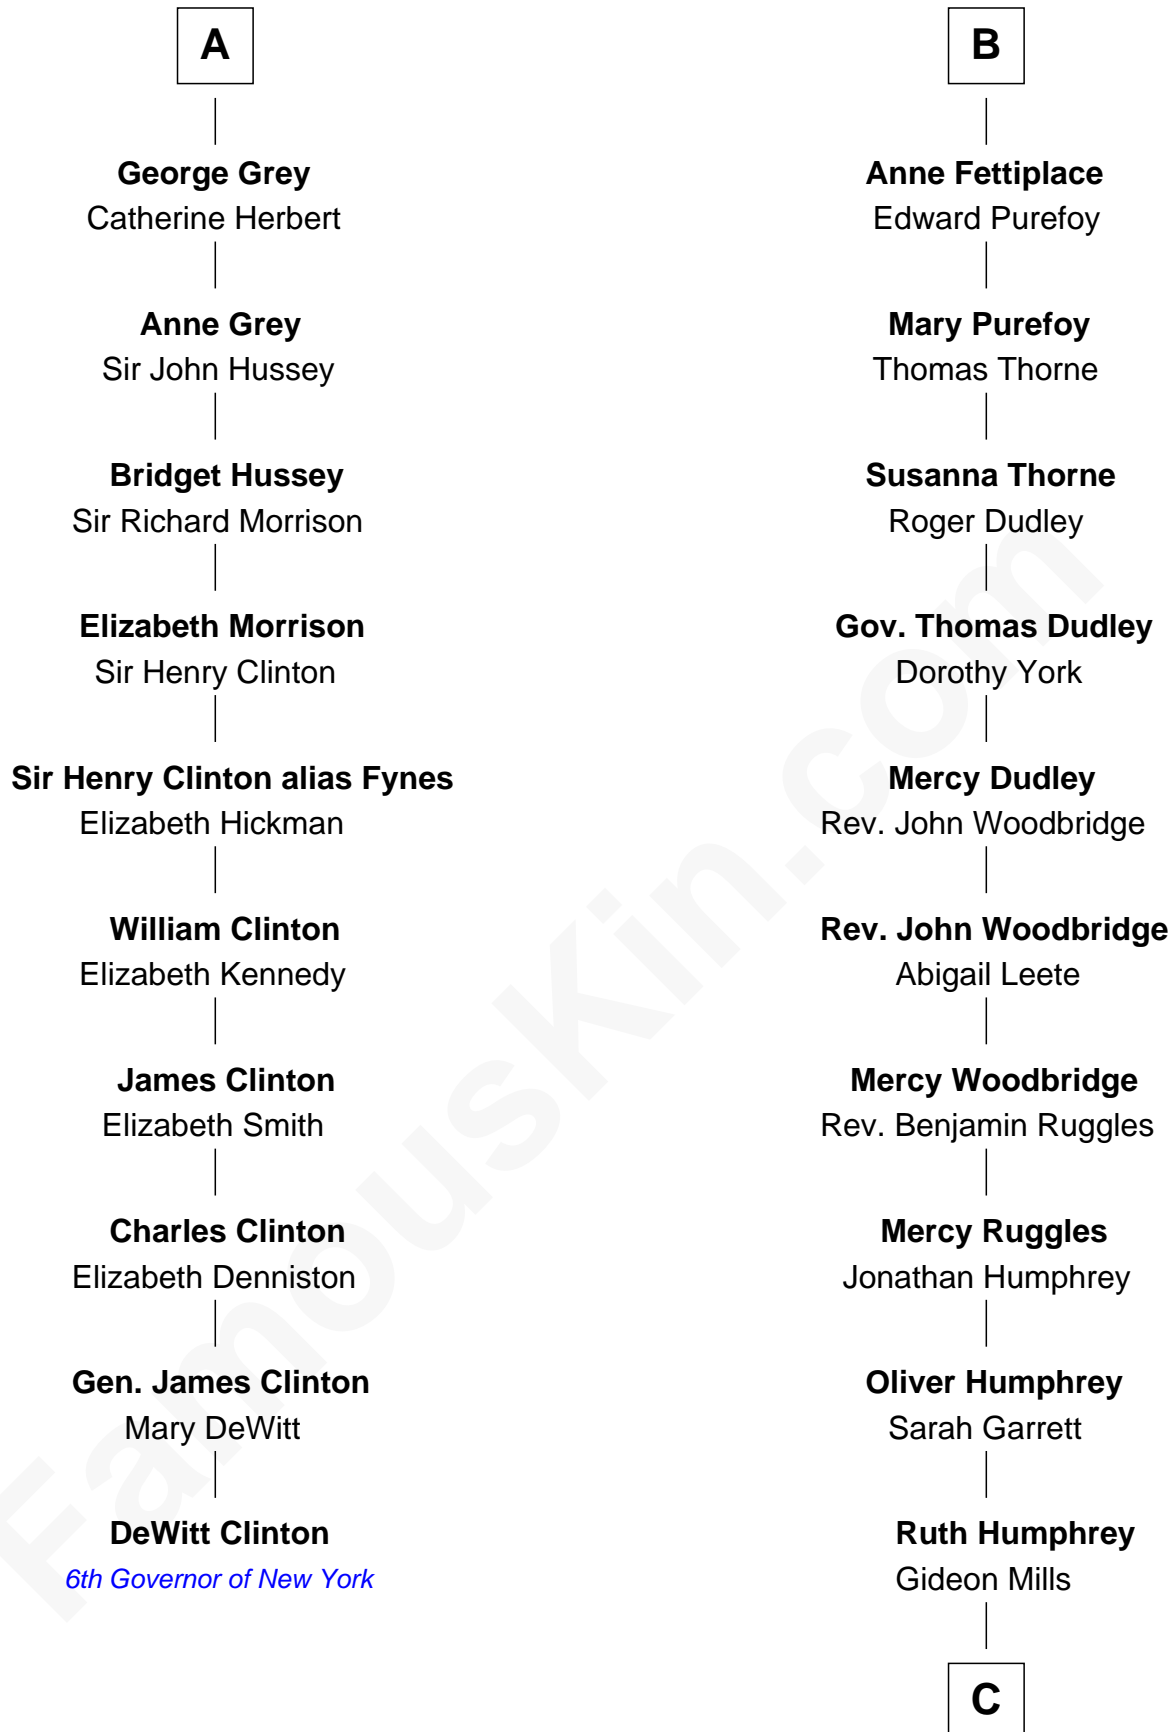

FamousKin.com Relationship Chart of

DeWitt Clinton

6th Governor of New York

16th cousin 2 times removed of

John Brown

American Abolitionist

William de Odingsells

Ela FitzWalter

Ida de Odingsells
Sir Roger de Herdeburgh

Ela Herdeburgh
Sir William de Boteler

Ankaret le Boteler
John le Strange

Eleanor le Strange
Sir Reynold de Grey

Sir Reynold Grey
Margaret de Ros

Sir John Grey
Constance de Holand

Sir Edmund Grey
Katherine Percy

A

Margaret de Oddingseles

Sir John de Grey

Sir John Grey
Avice Marmion

Maud Grey
Sir Thomas Harcourt

Sir Thomas Harcourt
Jane Fraunceys

Sir Richard Harcourt
Edith St. Clair

Alice Harcourt
William Bessiles

Elizabeth Bessiles
Richard Fettiplace

B

C

Ruth Mills
Owen Brown

John Brown
American Abolitionist

FamousKin.com