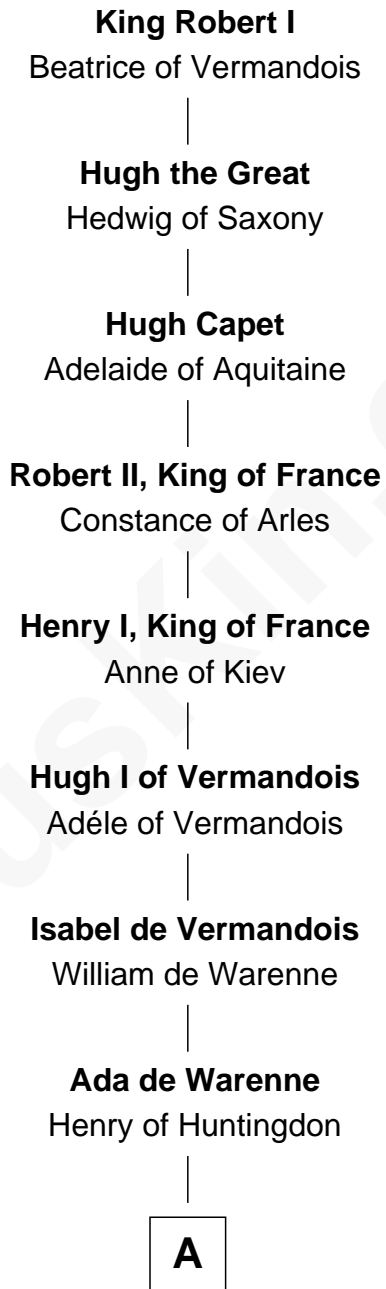

FamousKin.com Relationship Chart of

DeWitt Clinton

6th Governor of New York

24th Great-grandson of

King Robert I

King of France

A

David of Huntingdon

Maud of Chester

Ada of Huntingdon

Sir Henry de Hastings

Sir Henry de Hastings

Joan de Cantilupe

Sir John de Hastings

Isabel de Valence

Elizabeth de Hastings