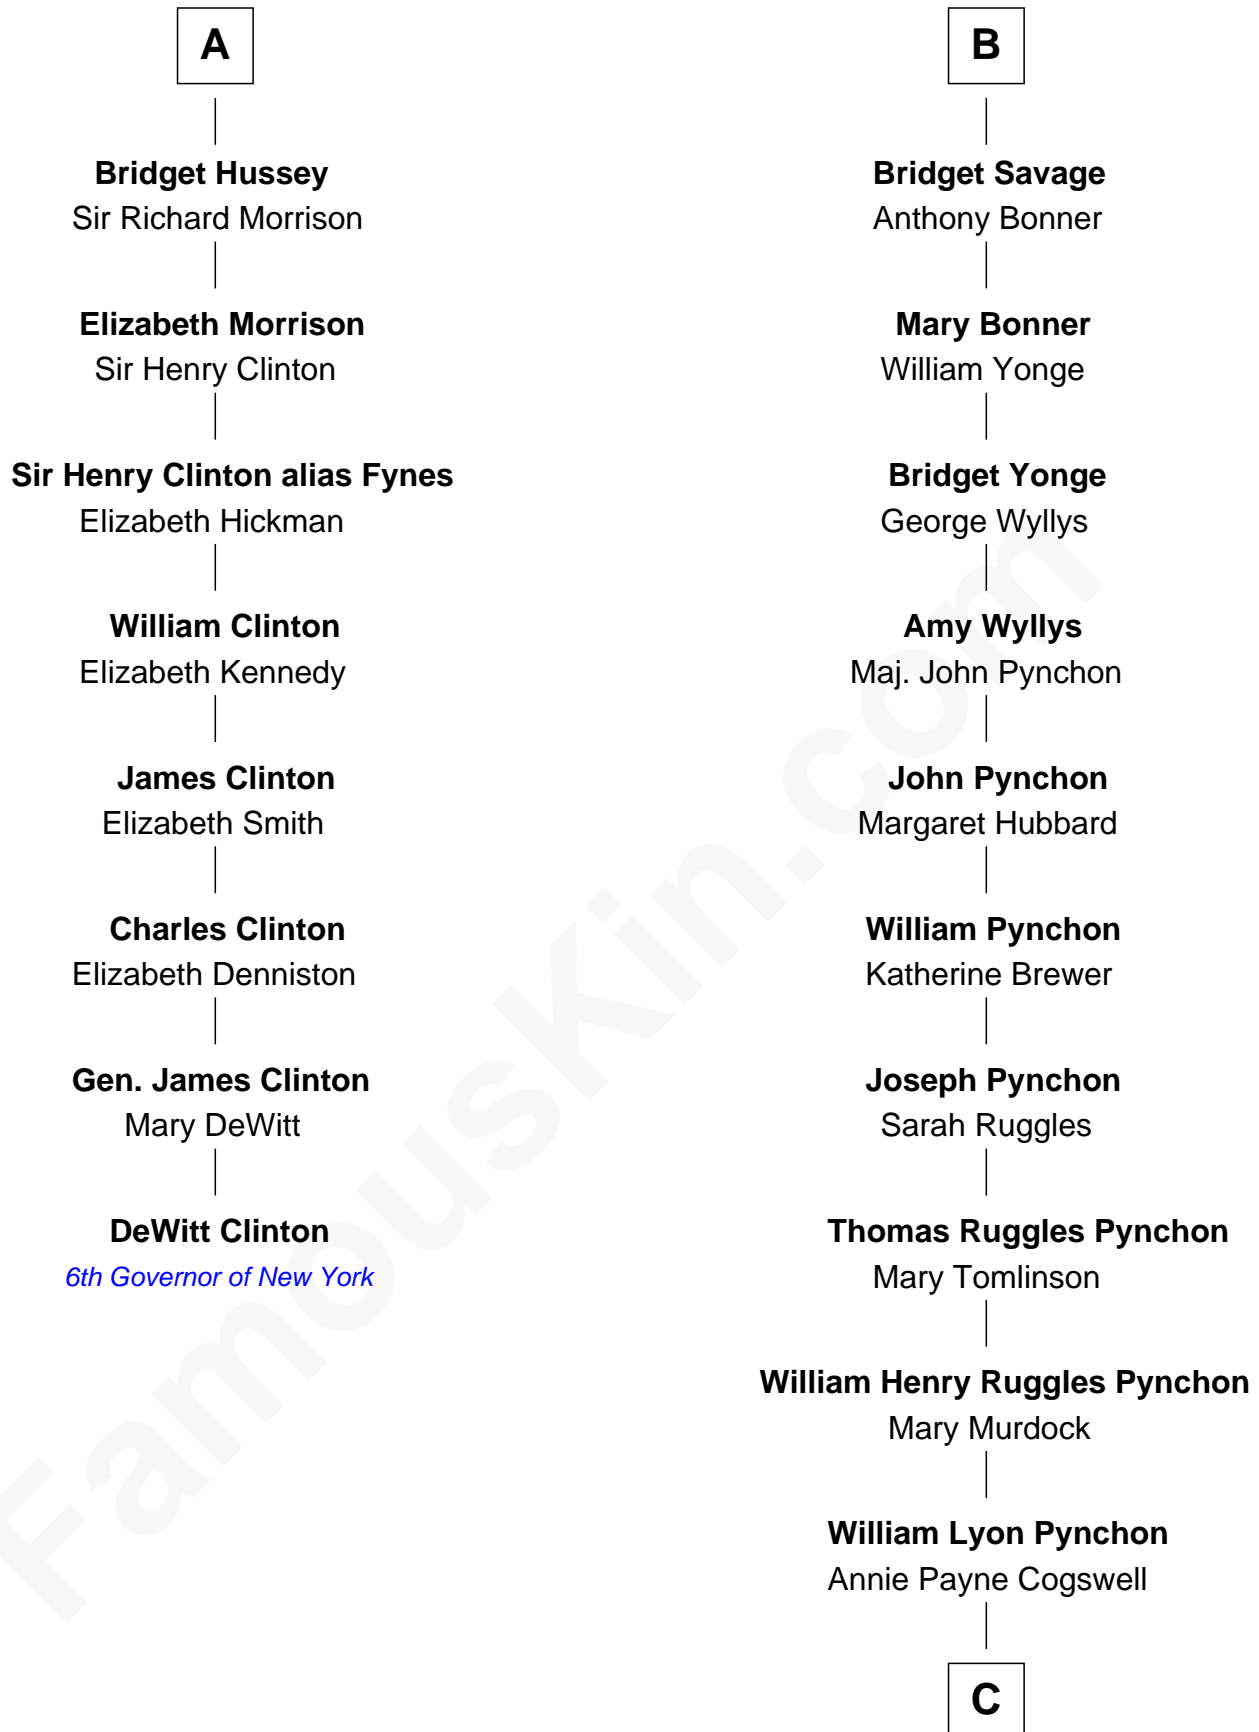

# FamousKin.com Relationship Chart of

**DeWitt Clinton**

*6th Governor of New York*

14th cousin 5 times removed of

**Thomas Pynchon**

*American Novelist*

**Henry Plantagenet**

Maud de Chaworth

**Sir Edmund Grey**

Katherine Percy

**George Grey**

Catherine Herbert

**Anne Grey**

Sir John Hussey

**A**

**Eleanor Plantagenet**

Richard Fitzalan

**Sir Richard Fitzalan**

Elizabeth de Bohun

**Elizabeth Fitzalan**

Sir Robert Goushill

**Joan Goushill**

Sir Thomas Stanley

**Katherine Stanley**

Sir John Savage

**Sir Christopher Savage**

Anne Stanley

**Sir Christopher Savage**

Anne Lygon

**B**

C

William Henry Chichele Pynchon