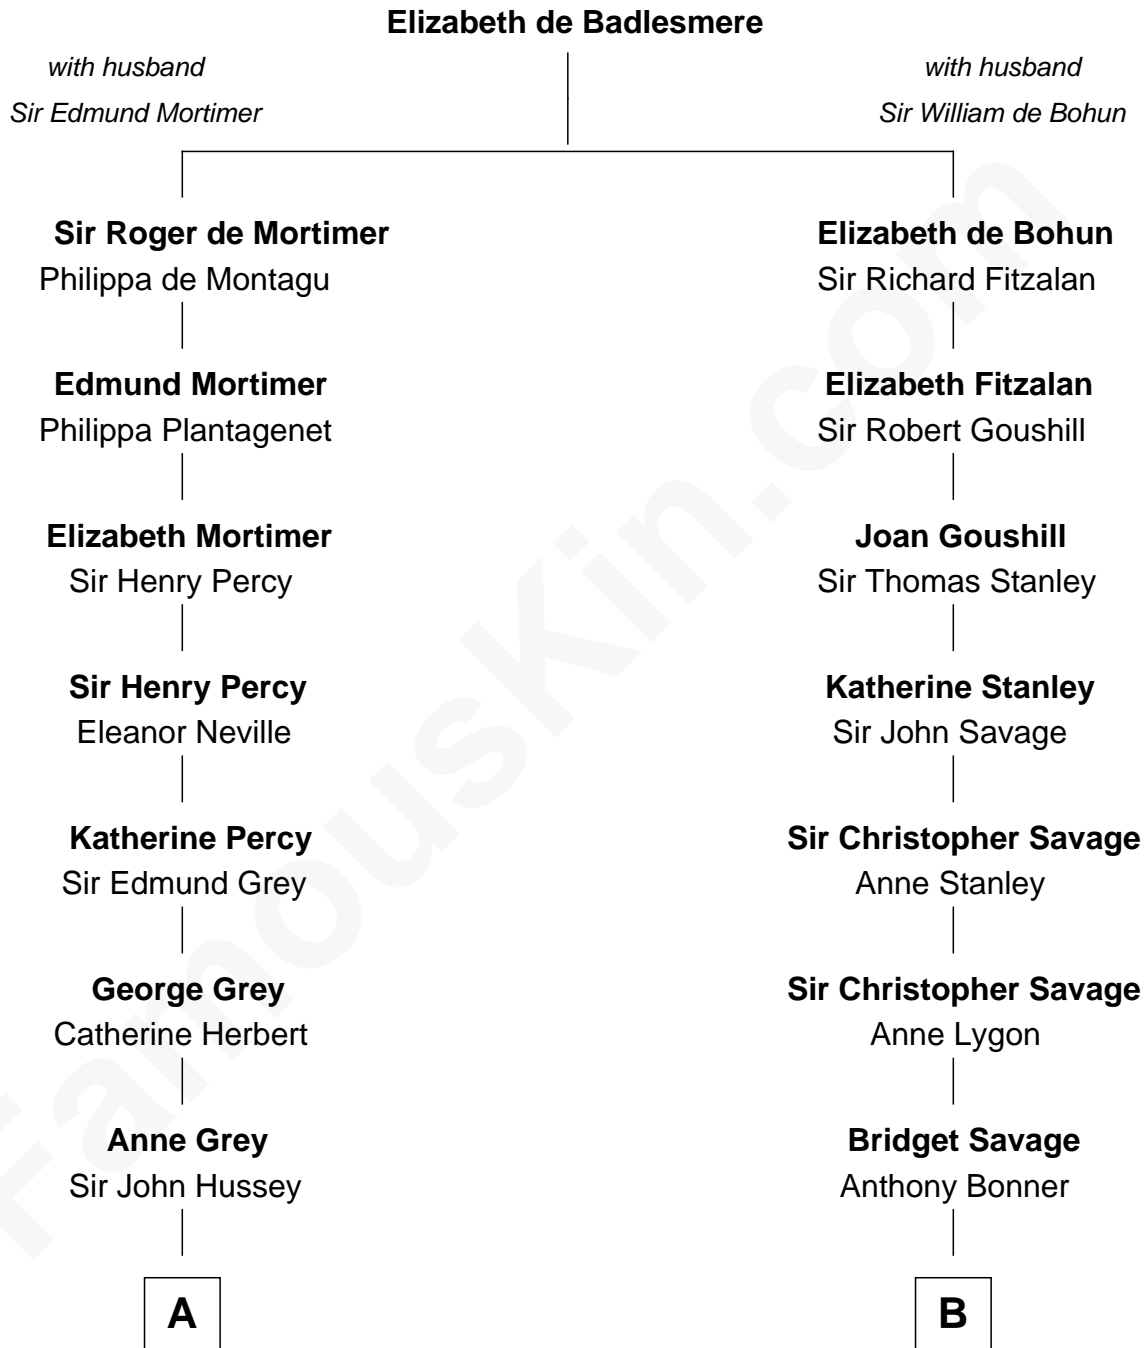

FamousKin.com Relationship Chart of

DeWitt Clinton

6th Governor of New York

14th cousin 4 times removed of

Thomas Pynchon

American Novelist

C

Thomas Ruggles Pynchon

Catherine Frances Bennett

Thomas Pynchon

Novelist

FamousKin.com