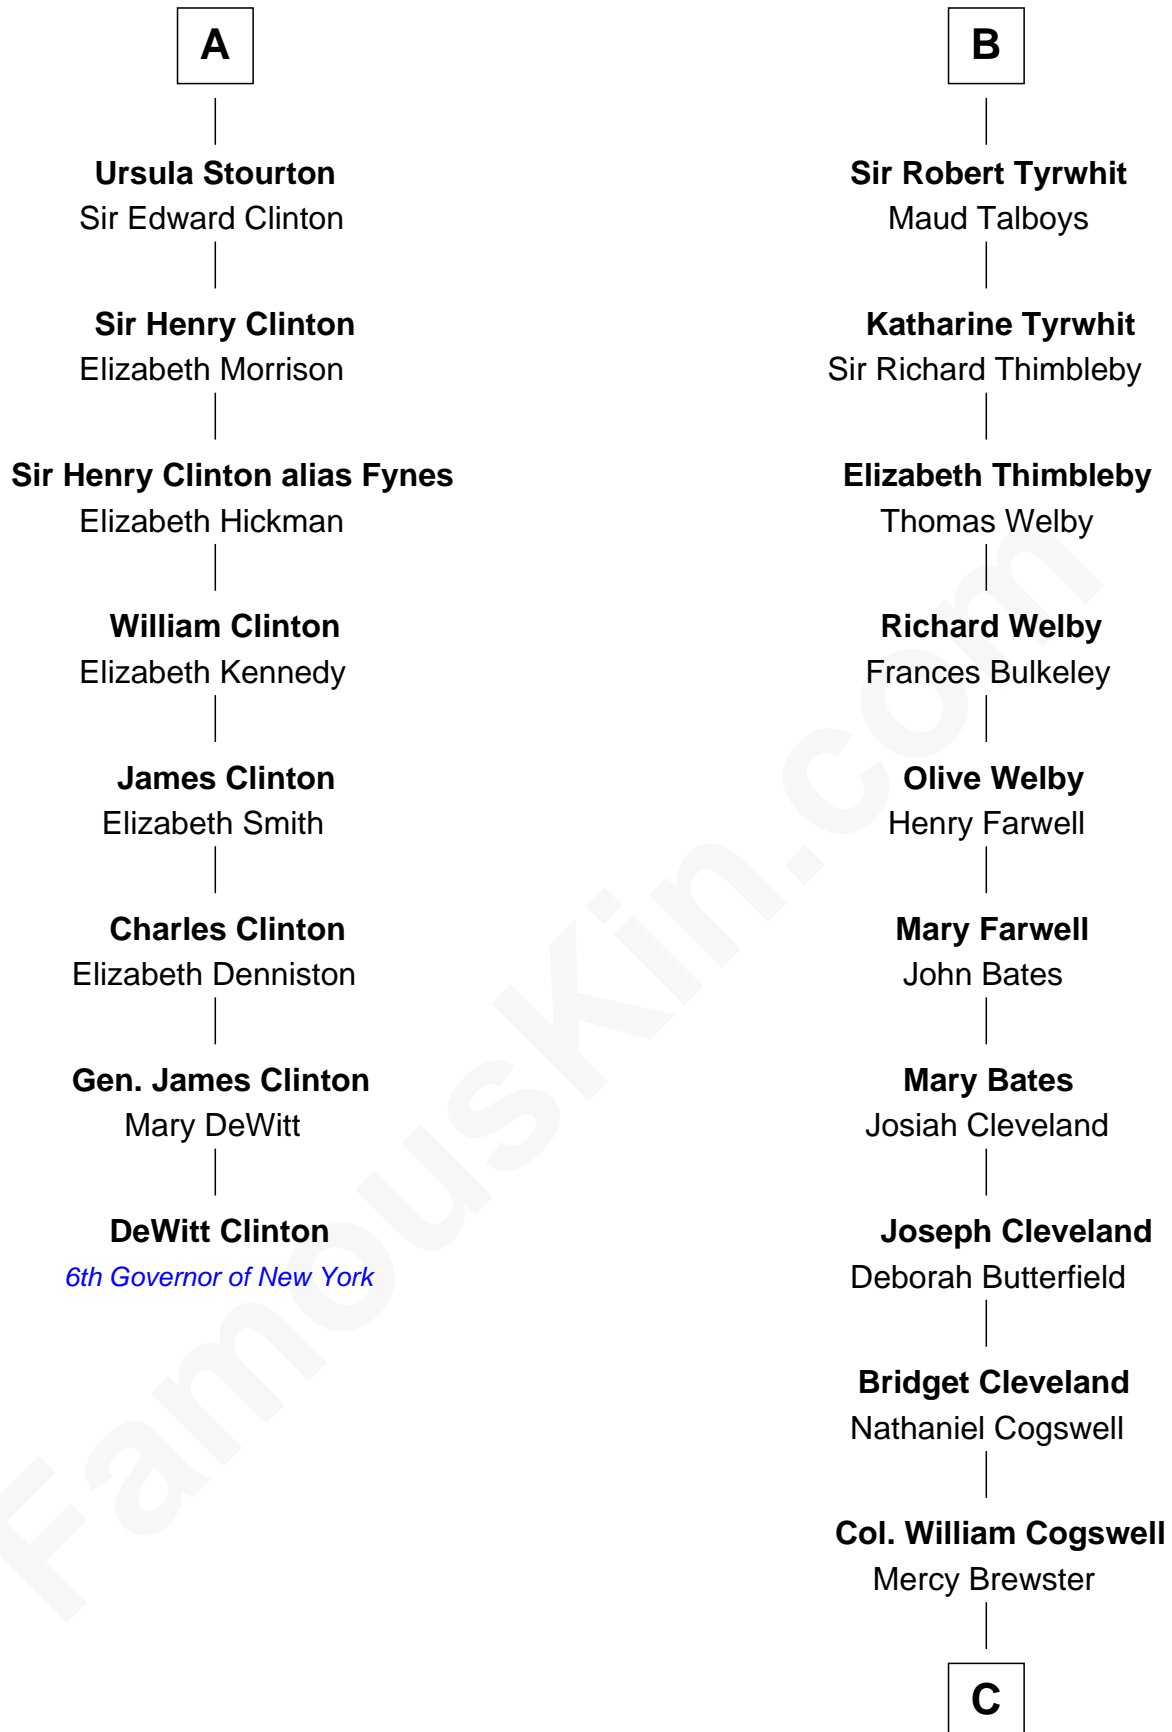

FamousKin.com Relationship Chart of

DeWitt Clinton

6th Governor of New York

14th cousin 7 times removed of

Thomas Pynchon

American Novelist

Eudo la Zouche
Milicent de Cantilupe

Eve la Zouche
Sir Maurice de Berkeley

Thomas de Berkeley
Katherine de Clyvedon

Sir John Berkeley
Elizabeth Betteshorne

Elizabeth Berkeley
Sir John Sutton

Sir John Sutton Dudley
Elizabeth Bramshot

Edmund Dudley
Elizabeth Grey

Elizabeth Dudley
William Stourton

A

Sir William la Zouche
Maud Lovel

Milicent la Zouche
Sir William Deincourt

Margaret Deincourt
Sir Robert de Tibetot

Elizabeth de Tibetot
Sir Philip le Despencer

Margery Despencer
Sir Roger Wentworth

Agnes Wentworth
Sir Robert Constable

Anne Constable
William Tyrwhit

B

C

Dr. William Henry Cogswell

Lucretia Anne Payne

Annie Payne Cogswell

William Lyon Pynchon

William Henry Chichele Pynchon