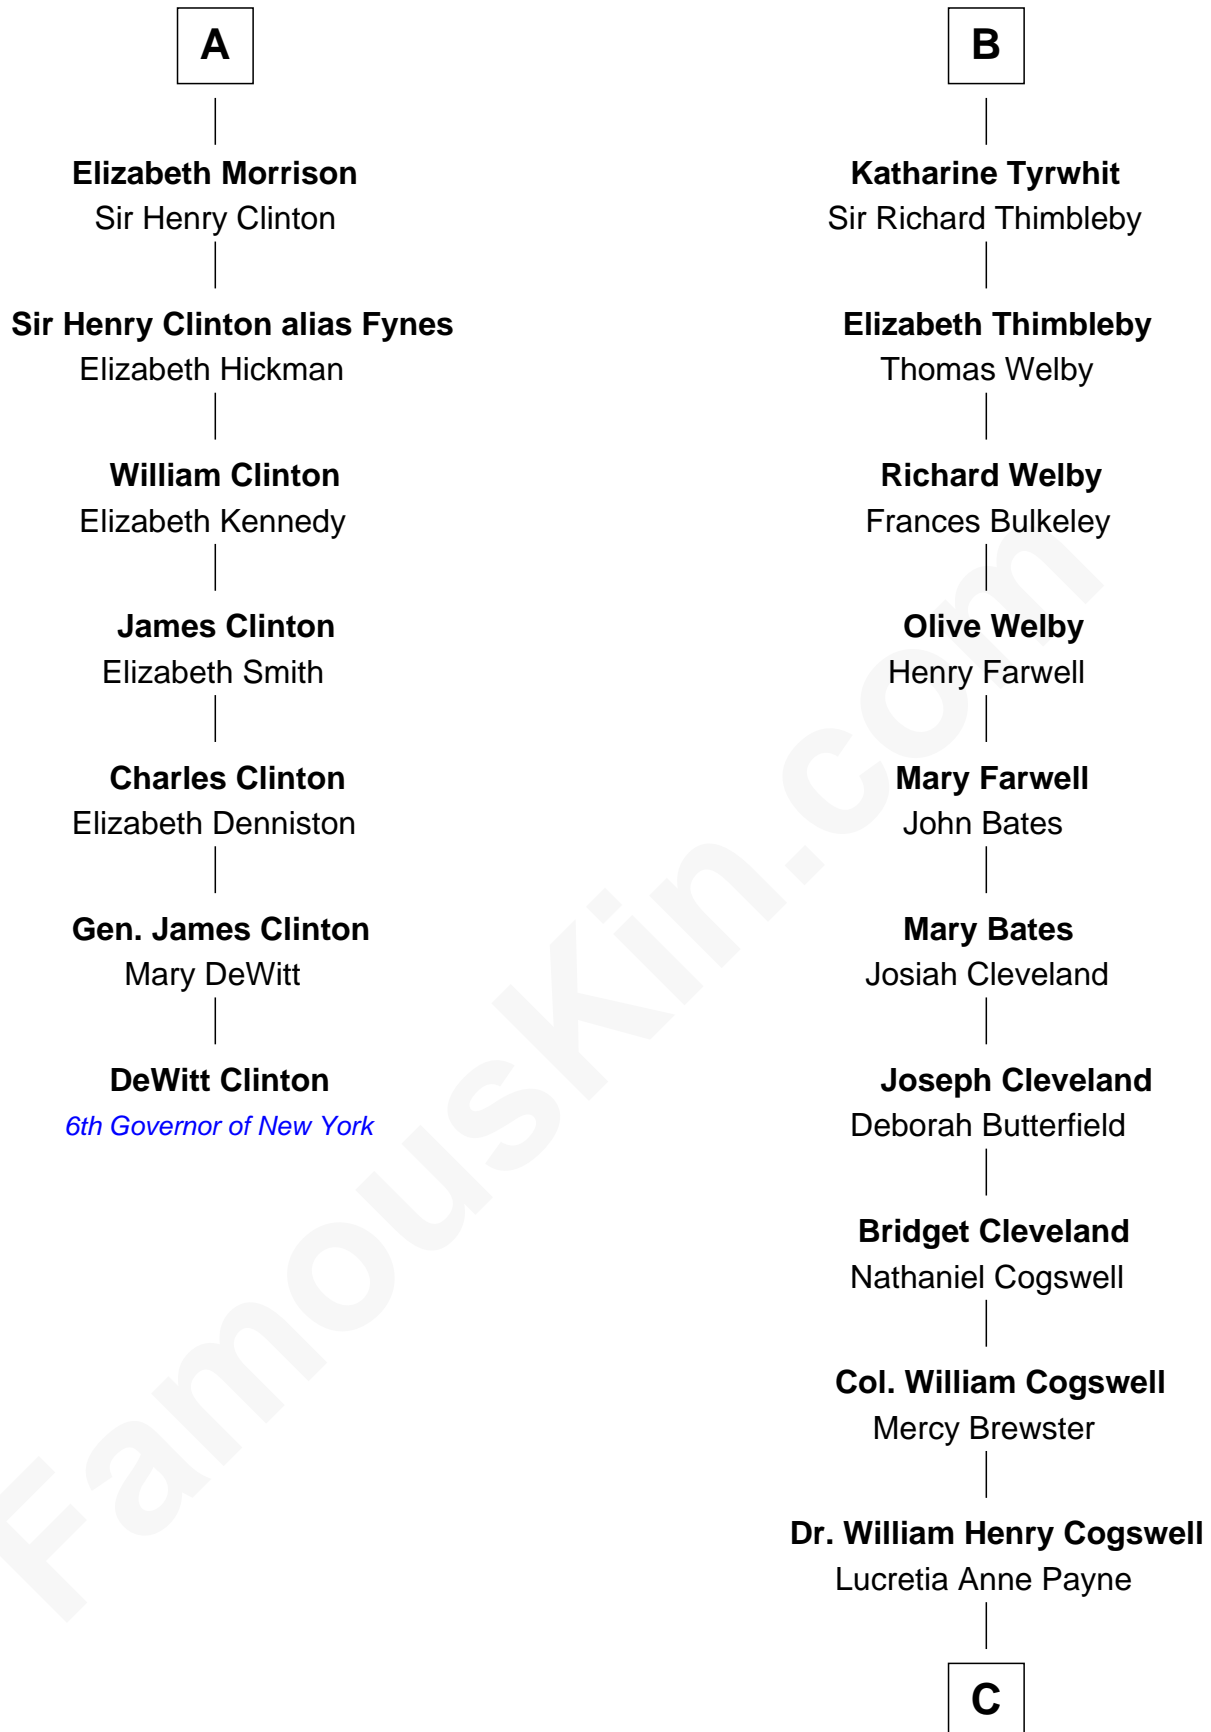

# FamousKin.com Relationship Chart of

**DeWitt Clinton**

*6th Governor of New York*

13th cousin 7 times removed of

**Thomas Pynchon**

*American Novelist*

**Sir Robert de Holland**

Maude la Zouche

**C**

**Annie Payne Cogswell**

William Lyon Pynchon

**William Henry Chichele Pynchon**

Carrie Susan Moyses

**Thomas Ruggles Pynchon**

Catherine Frances Bennett

**Thomas Pynchon**