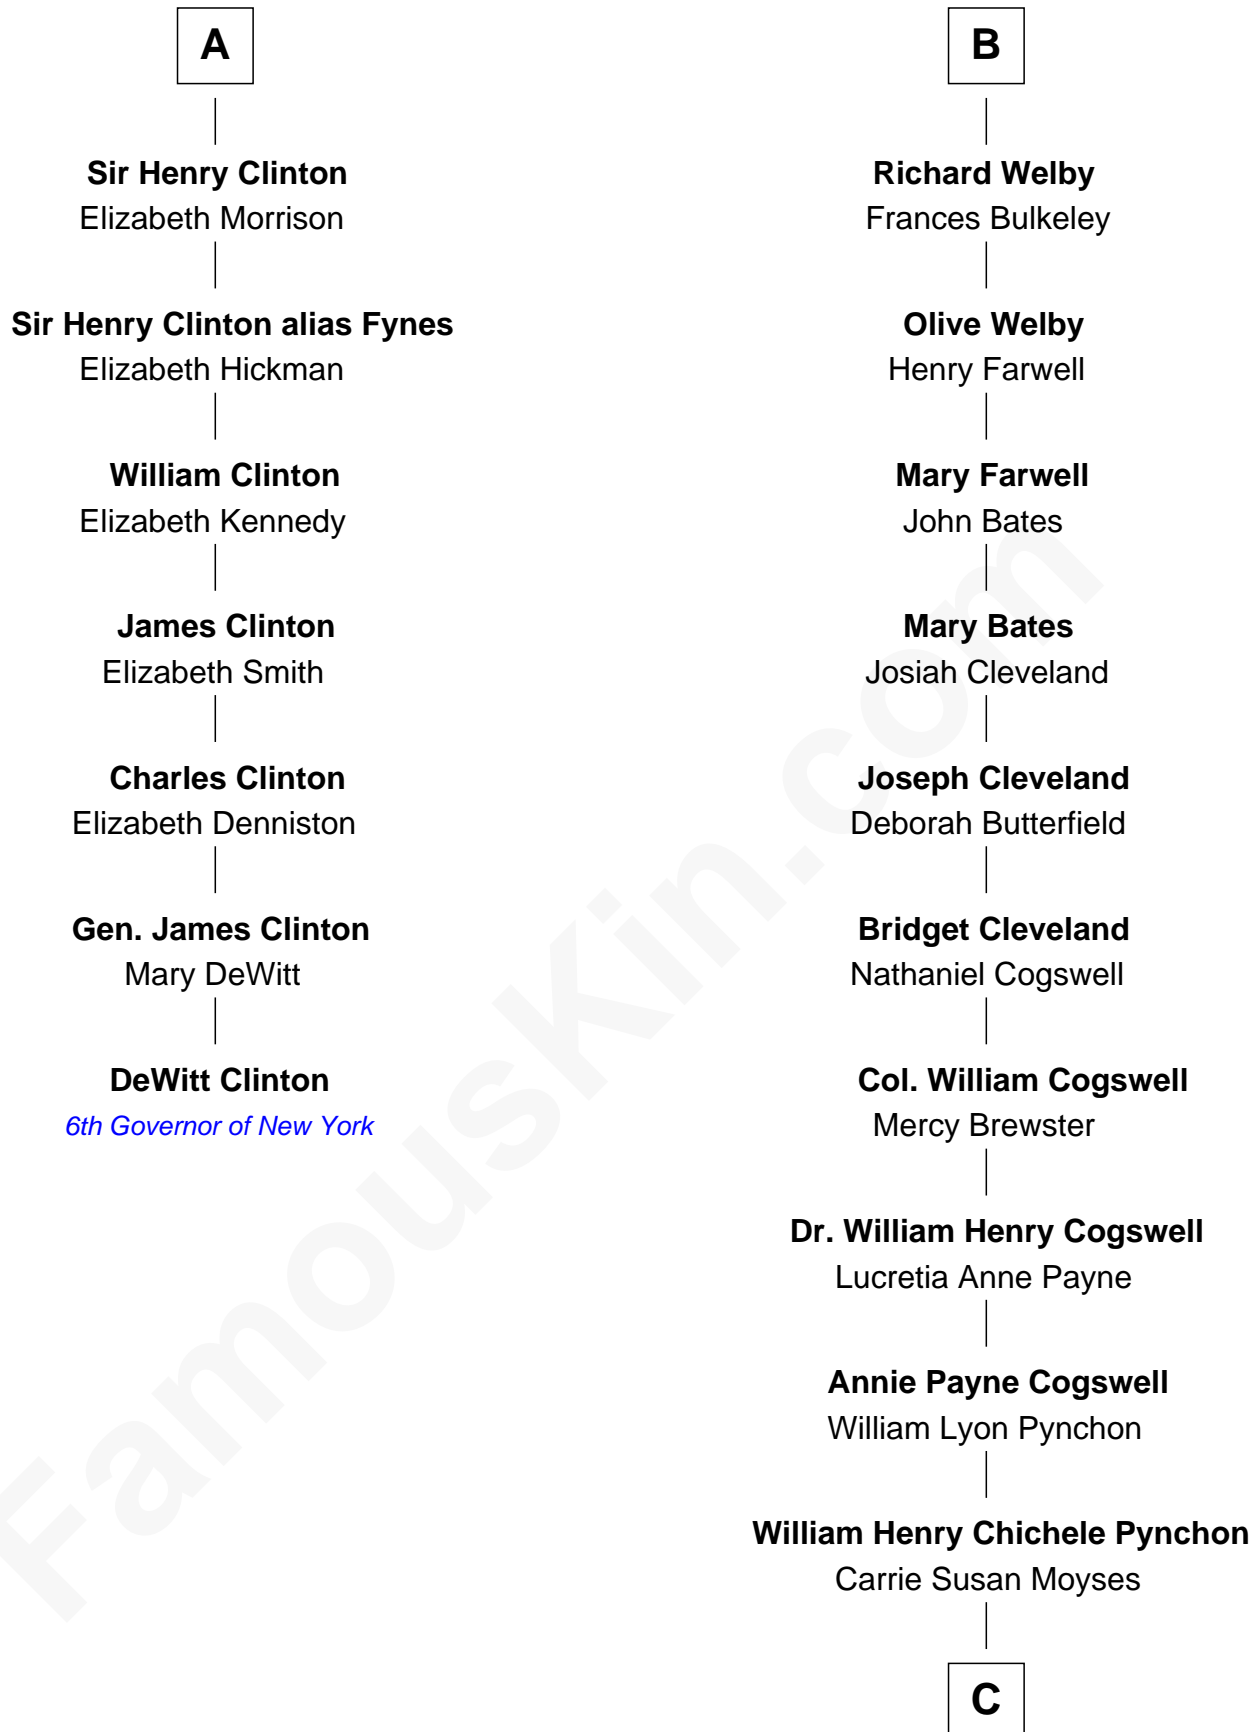

FamousKin.com Relationship Chart of

DeWitt Clinton

6th Governor of New York

13th cousin 5 times removed of

Thomas Pynchon

American Novelist

Sir Philip le Despencer

Elizabeth - - - - -

Maud Talboys

Katharine Tyrwhit

Sir Richard Thimbleby

Elizabeth Thimbleby

Thomas Welby

B

C

Thomas Ruggles Pynchon