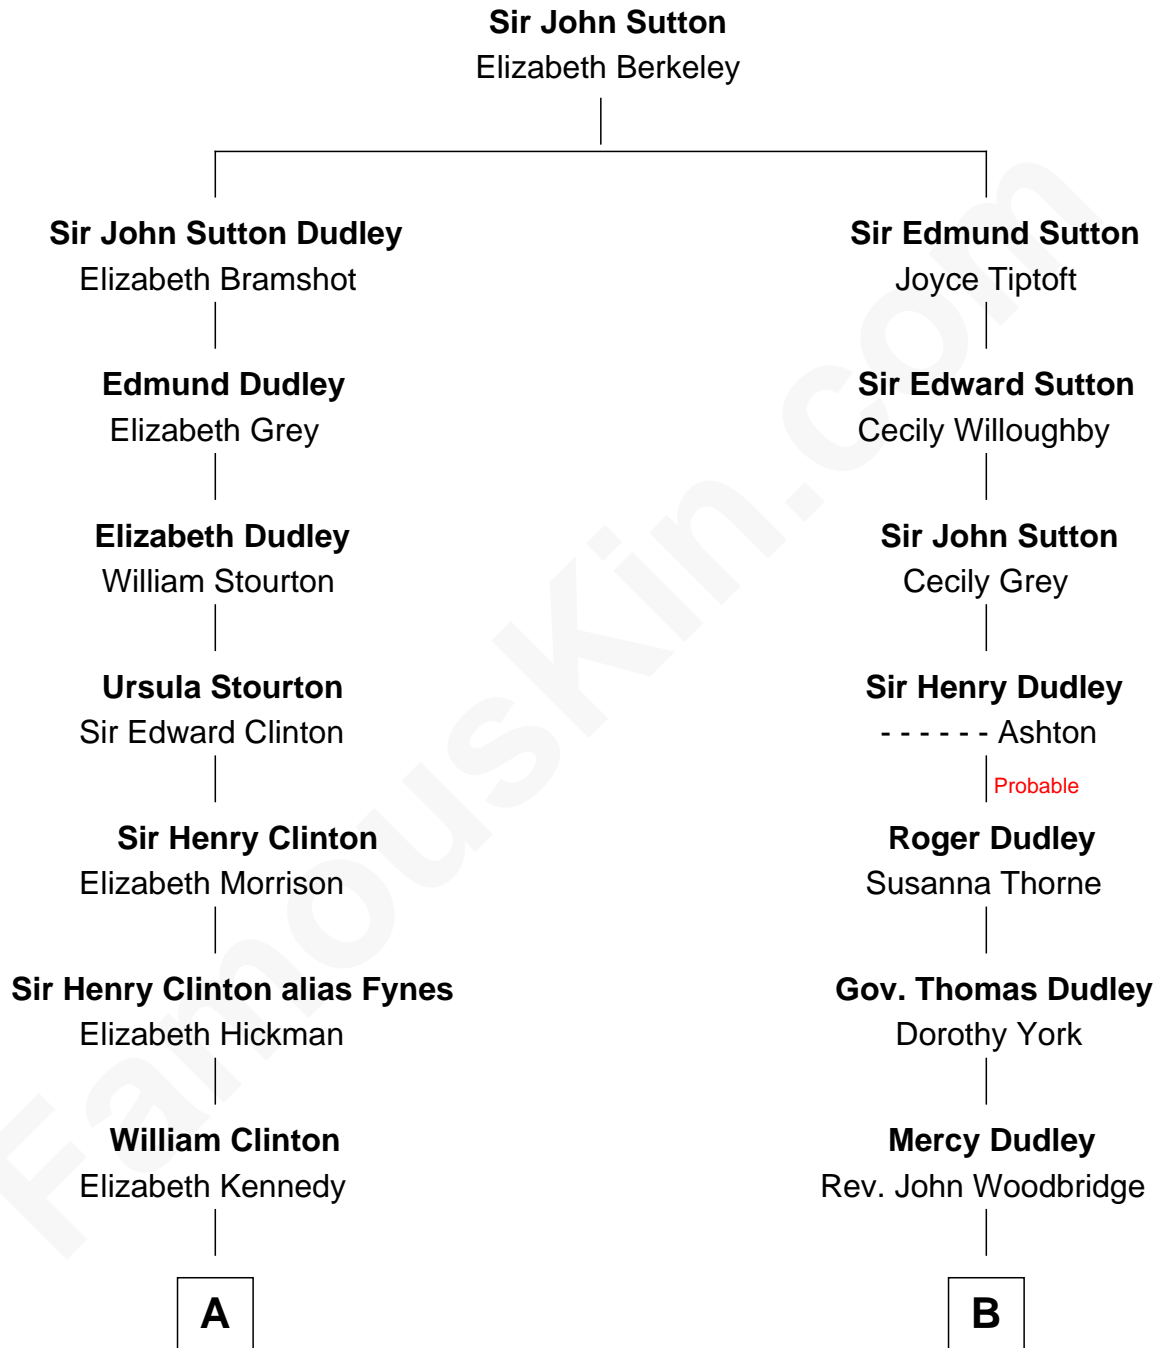

FamousKin.com Relationship Chart of

DeWitt Clinton

6th Governor of New York

10th cousin 8 times removed of

Paget Brewster

TV Actress

C

Galen Brewster
Hathaway Tew

Paget Brewster
TV Actress

FamousKin.com