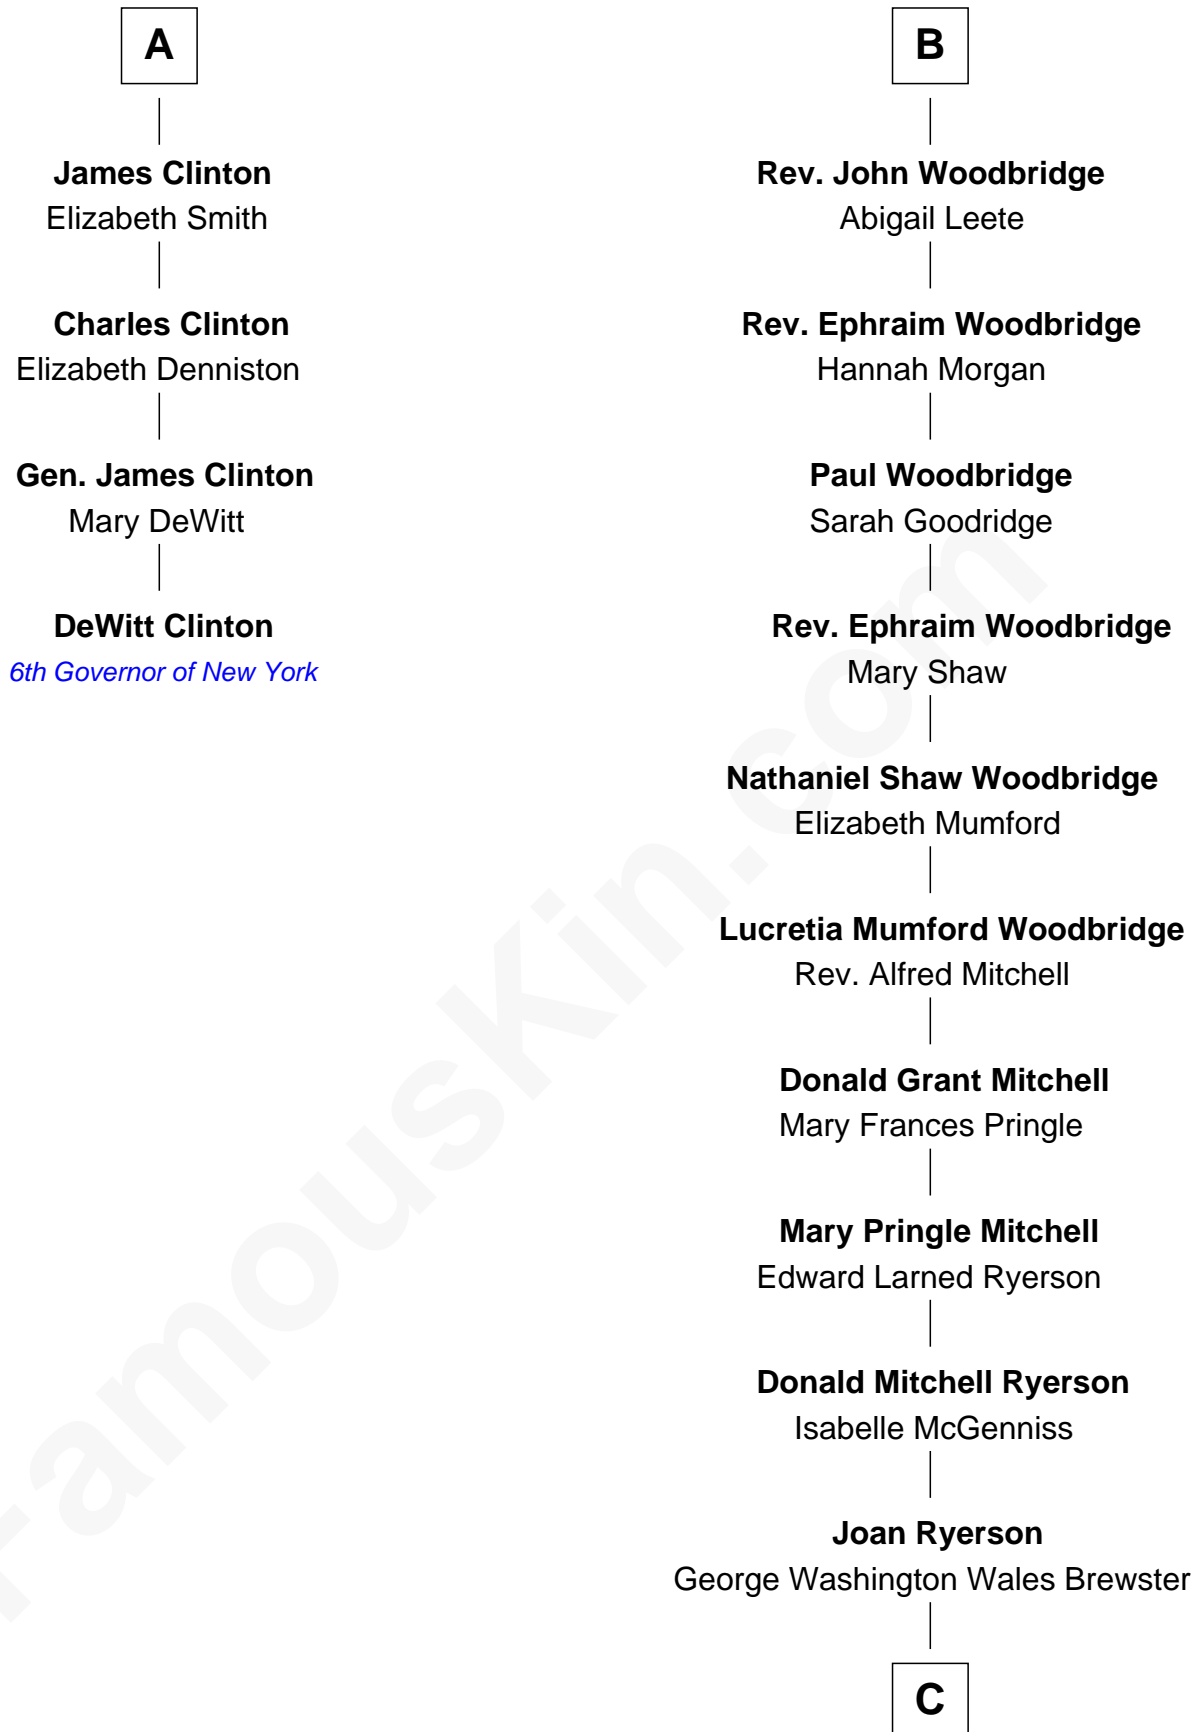

FamousKin.com Relationship Chart of

DeWitt Clinton

6th Governor of New York

10th cousin 8 times removed of

Paget Brewster

TV Actress

C

Galen Brewster
Hathaway Tew

Paget Brewster
TV Actress

FamousKin.com