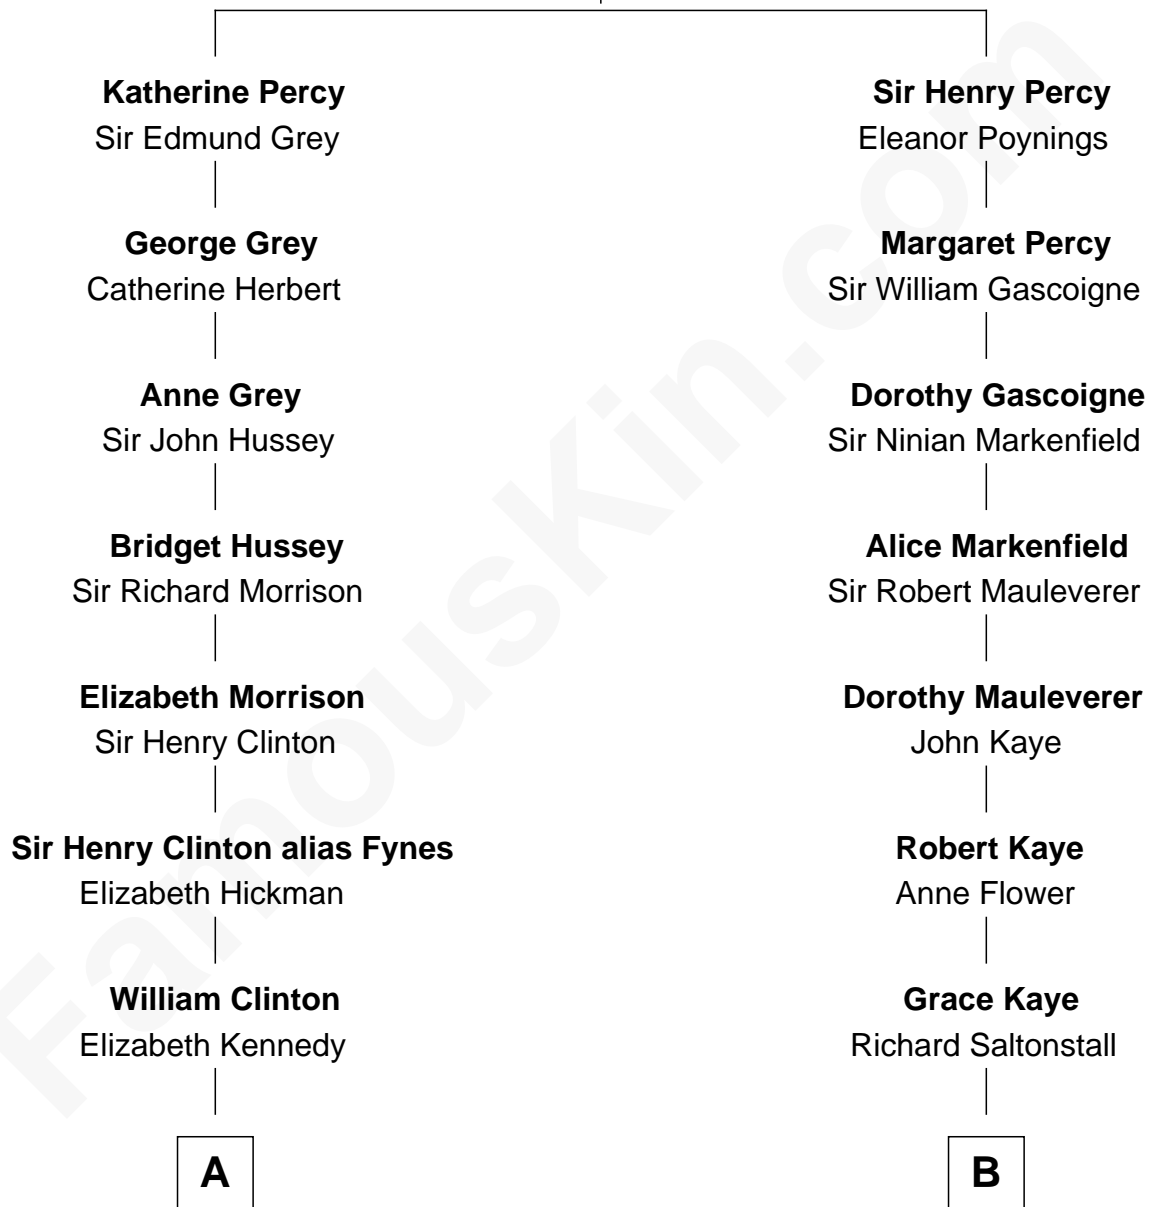

FamousKin.com Relationship Chart of

DeWitt Clinton

6th Governor of New York

10th cousin 10 times removed of

Paget Brewster

TV Actress

Sir Henry Percy
Eleanor Neville

C

Donald Mitchell Ryerson

Isabelle McGenniss

Joan Ryerson

George Washington Wales Brewster

Galen Brewster

Hathaway Tew

Paget Brewster

TV Actress