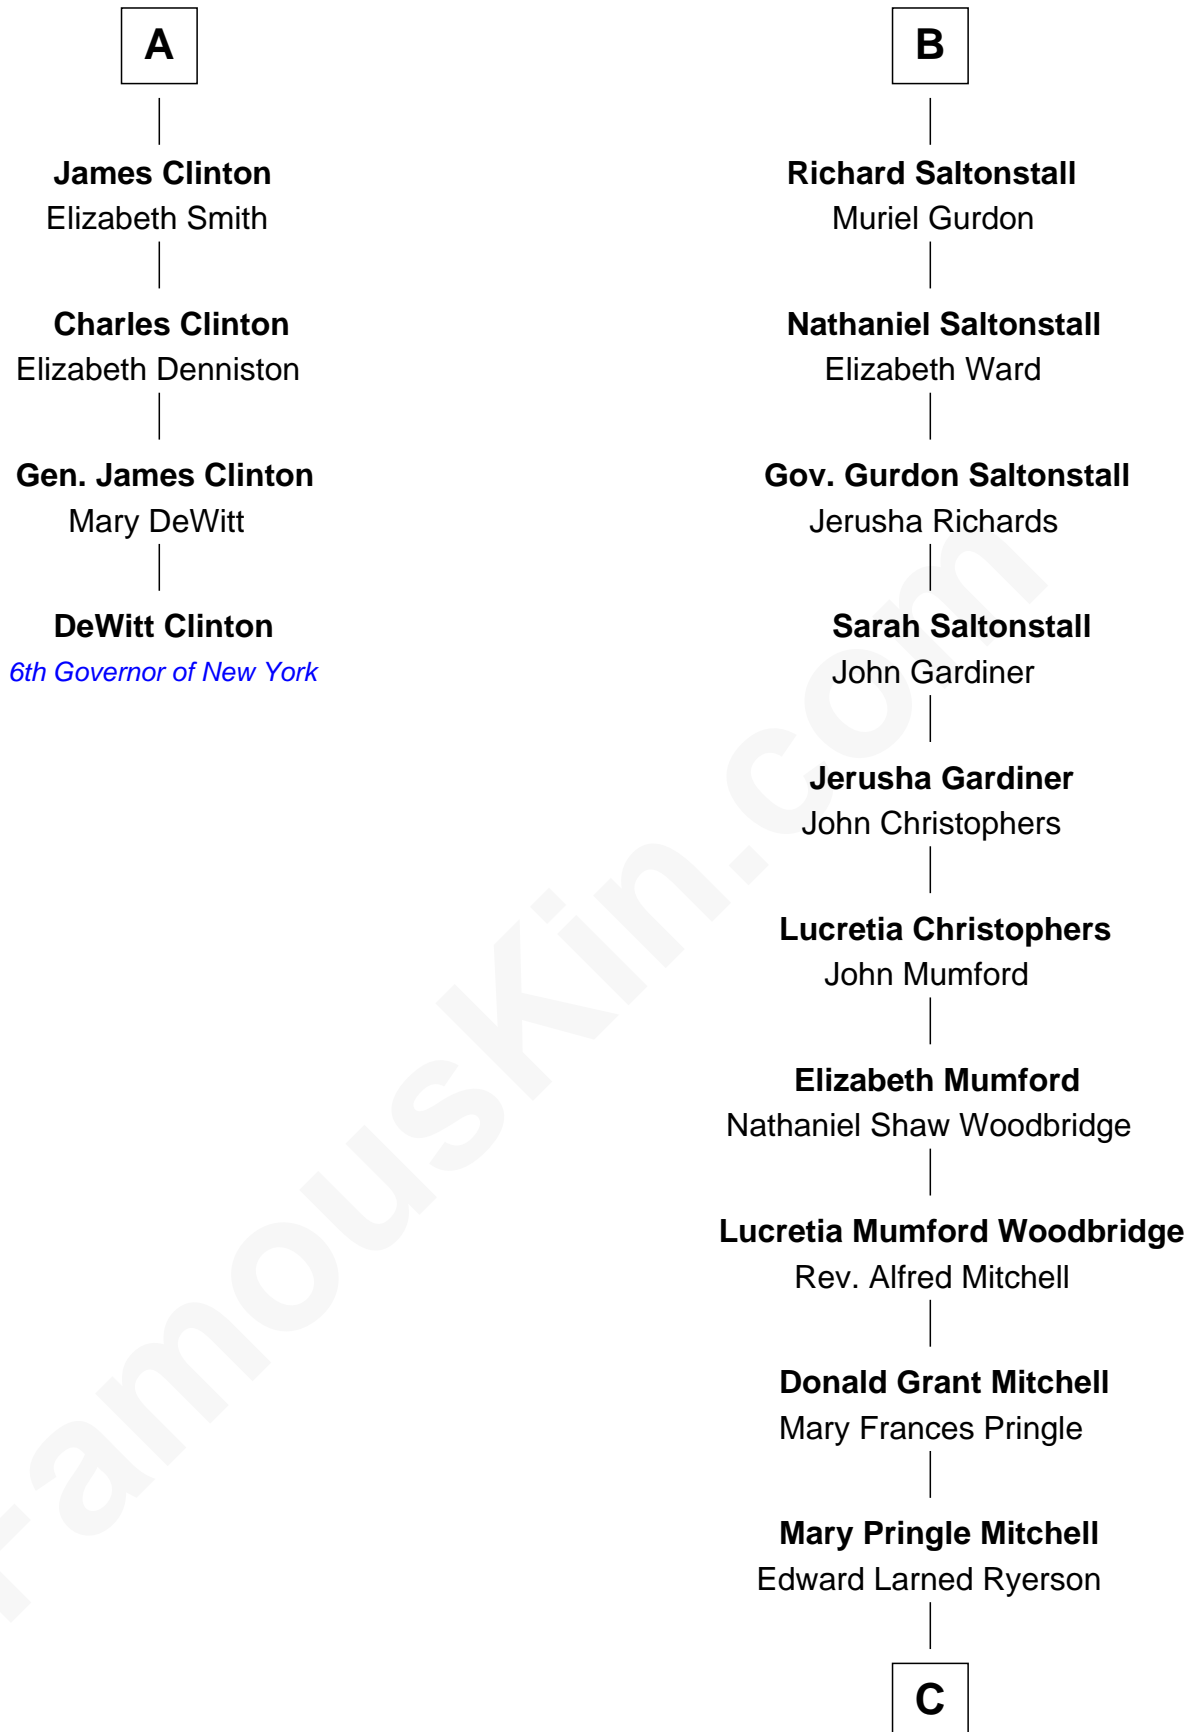

FamousKin.com Relationship Chart of

DeWitt Clinton

6th Governor of New York

10th cousin 10 times removed of

Paget Brewster

TV Actress

Sir Henry Percy
Eleanor Neville

C

Donald Mitchell Ryerson

Isabelle McGenniss

Joan Ryerson

George Washington Wales Brewster

Galen Brewster

Hathaway Tew

Paget Brewster

TV Actress