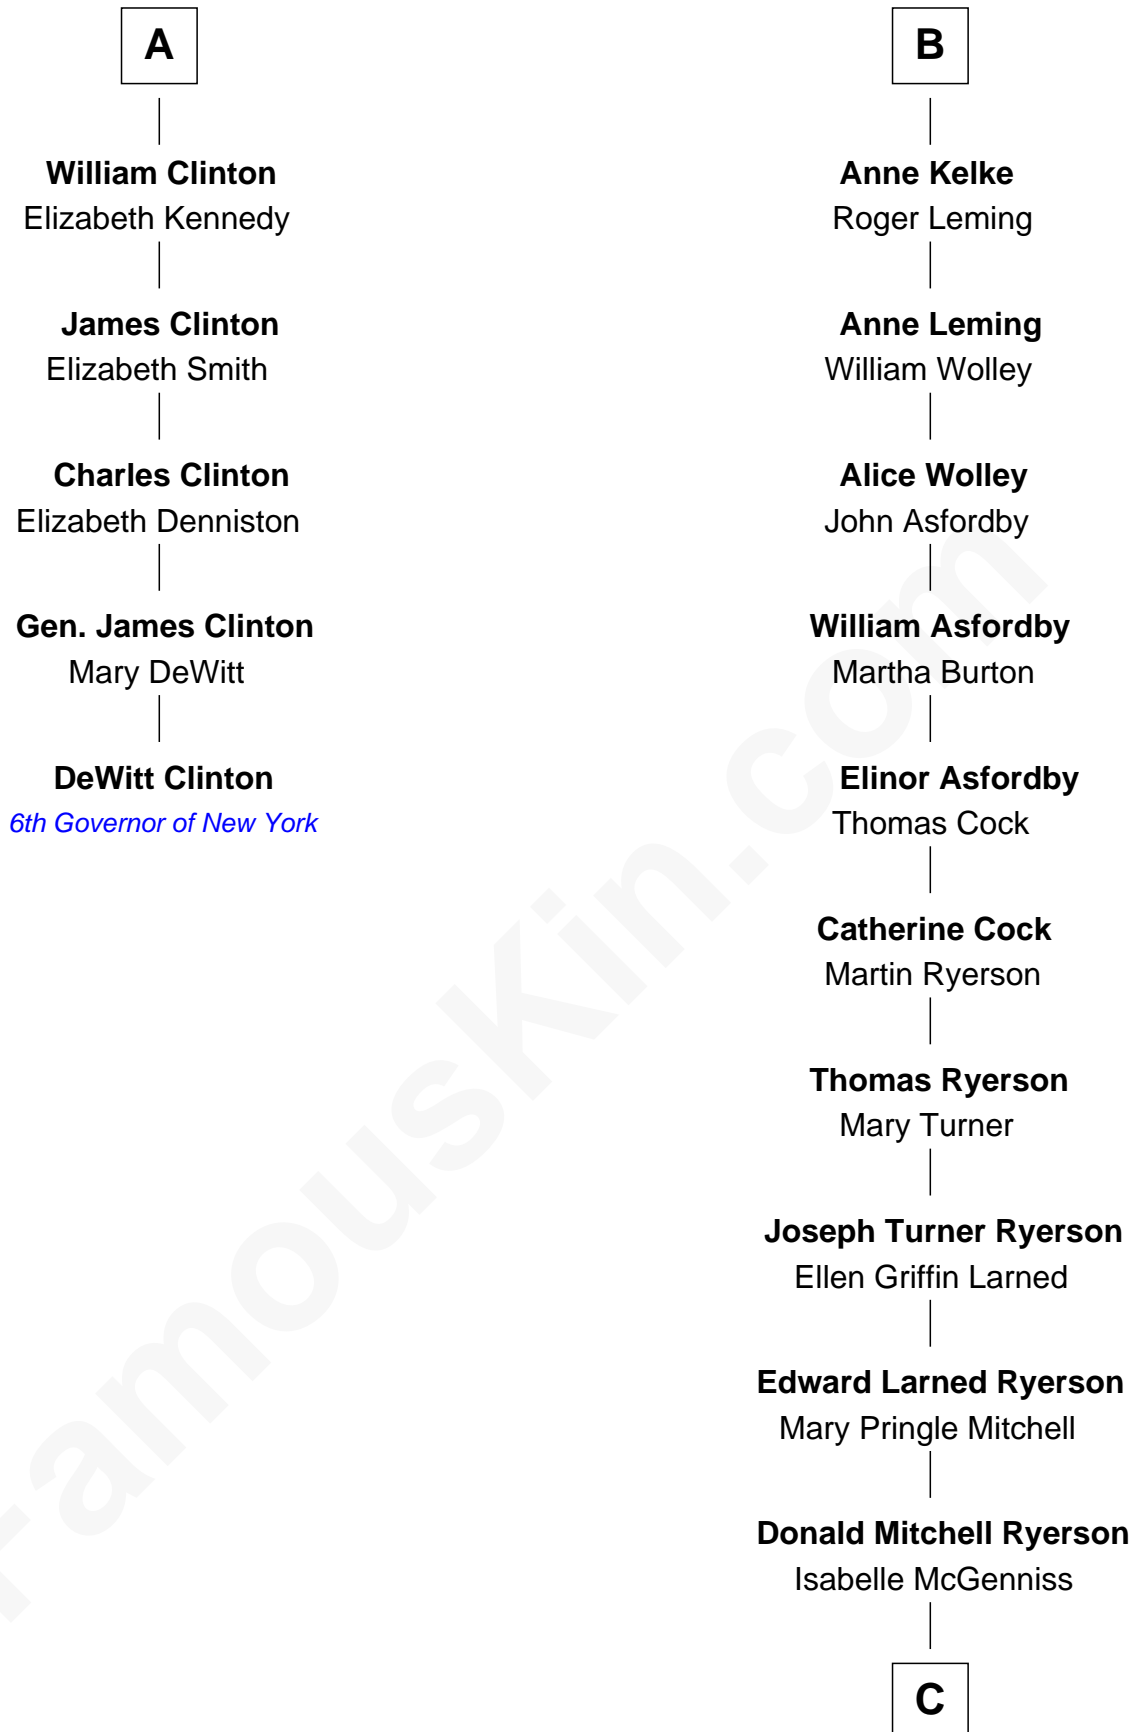

FamousKin.com Relationship Chart of

DeWitt Clinton

6th Governor of New York

11th cousin 8 times removed of

Paget Brewster

TV Actress

Sir Henry Percy
Elizabeth Mortimer

Sir Henry Percy
Eleanor Neville

Elizabeth Percy
Sir John Clifford

Katherine Percy
Sir Edmund Grey

Mary Clifford
Sir Philip Wentworth

George Grey
Catherine Herbert

Elizabeth Wentworth
Sir Martin de la See

Anne Grey
Sir John Hussey

Elizabeth de la See
Roger Kelke

Bridget Hussey
Sir Richard Morrison

Christopher Kelke
Isabel Girlington

Elizabeth Morrison
Sir Henry Clinton

Christopher Kelke
Jane St. Paul

Sir Henry Clinton alias Fynes
Elizabeth Hickman

Christopher Kelke
Elizabeth Carr

A

B

C

Joan Ryerson

George Washington Wales Brewster

Galen Brewster

Hathaway Tew

Paget Brewster