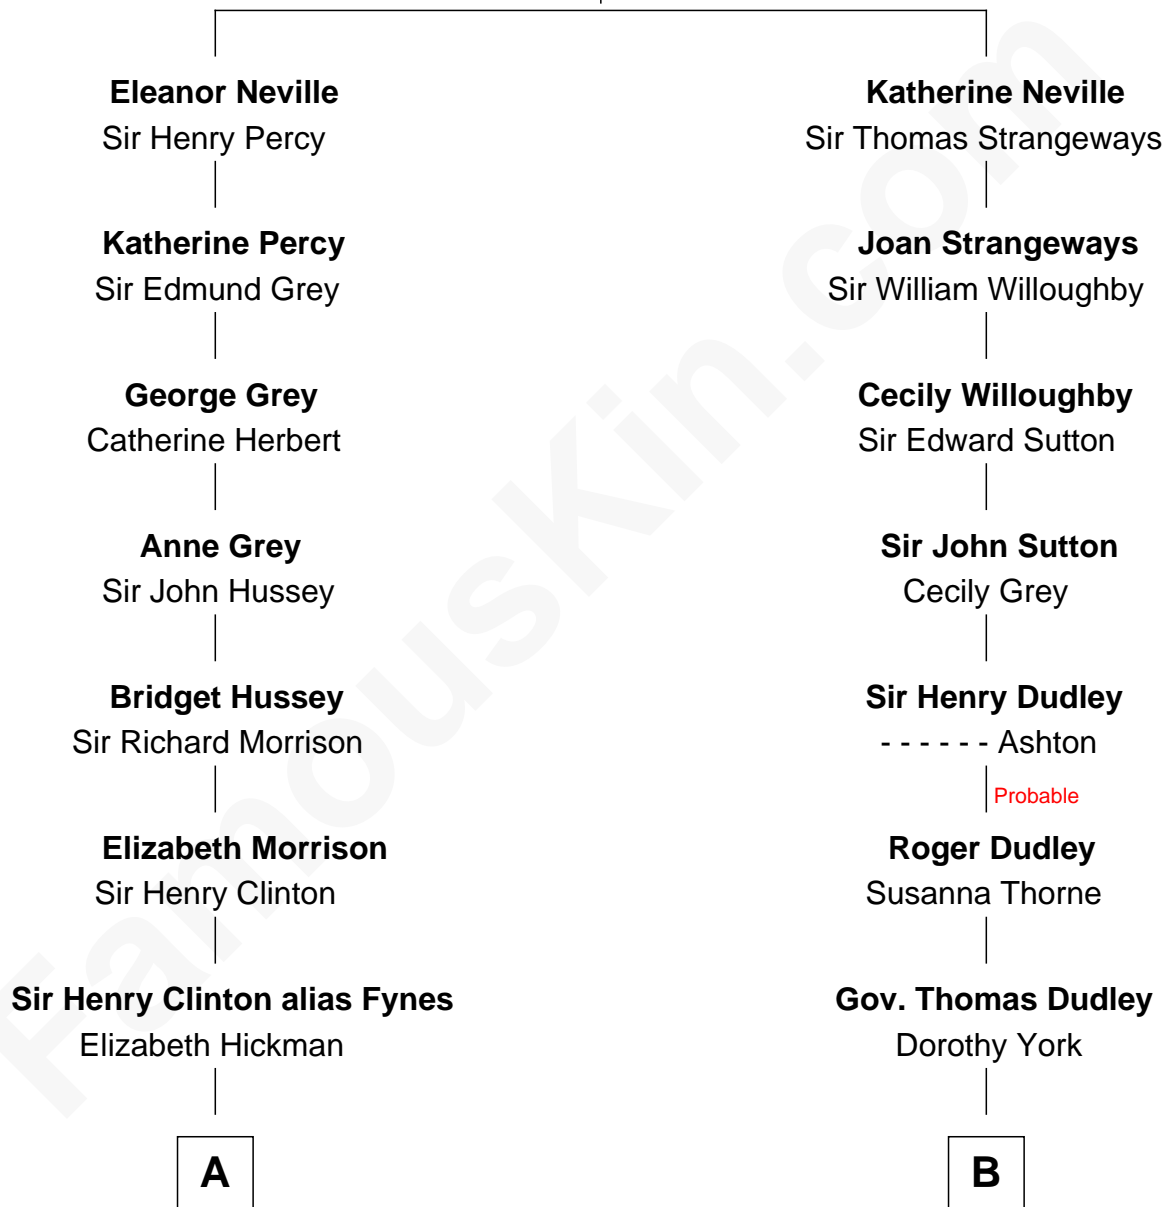

FamousKin.com Relationship Chart of

DeWitt Clinton

6th Governor of New York

11th cousin 8 times removed of

Paget Brewster

TV Actress

Sir Ralph Neville

Joan Beaufort

C

Joan Ryerson

George Washington Wales Brewster

Galen Brewster

Hathaway Tew

Paget Brewster

TV Actress

FamousKin.com