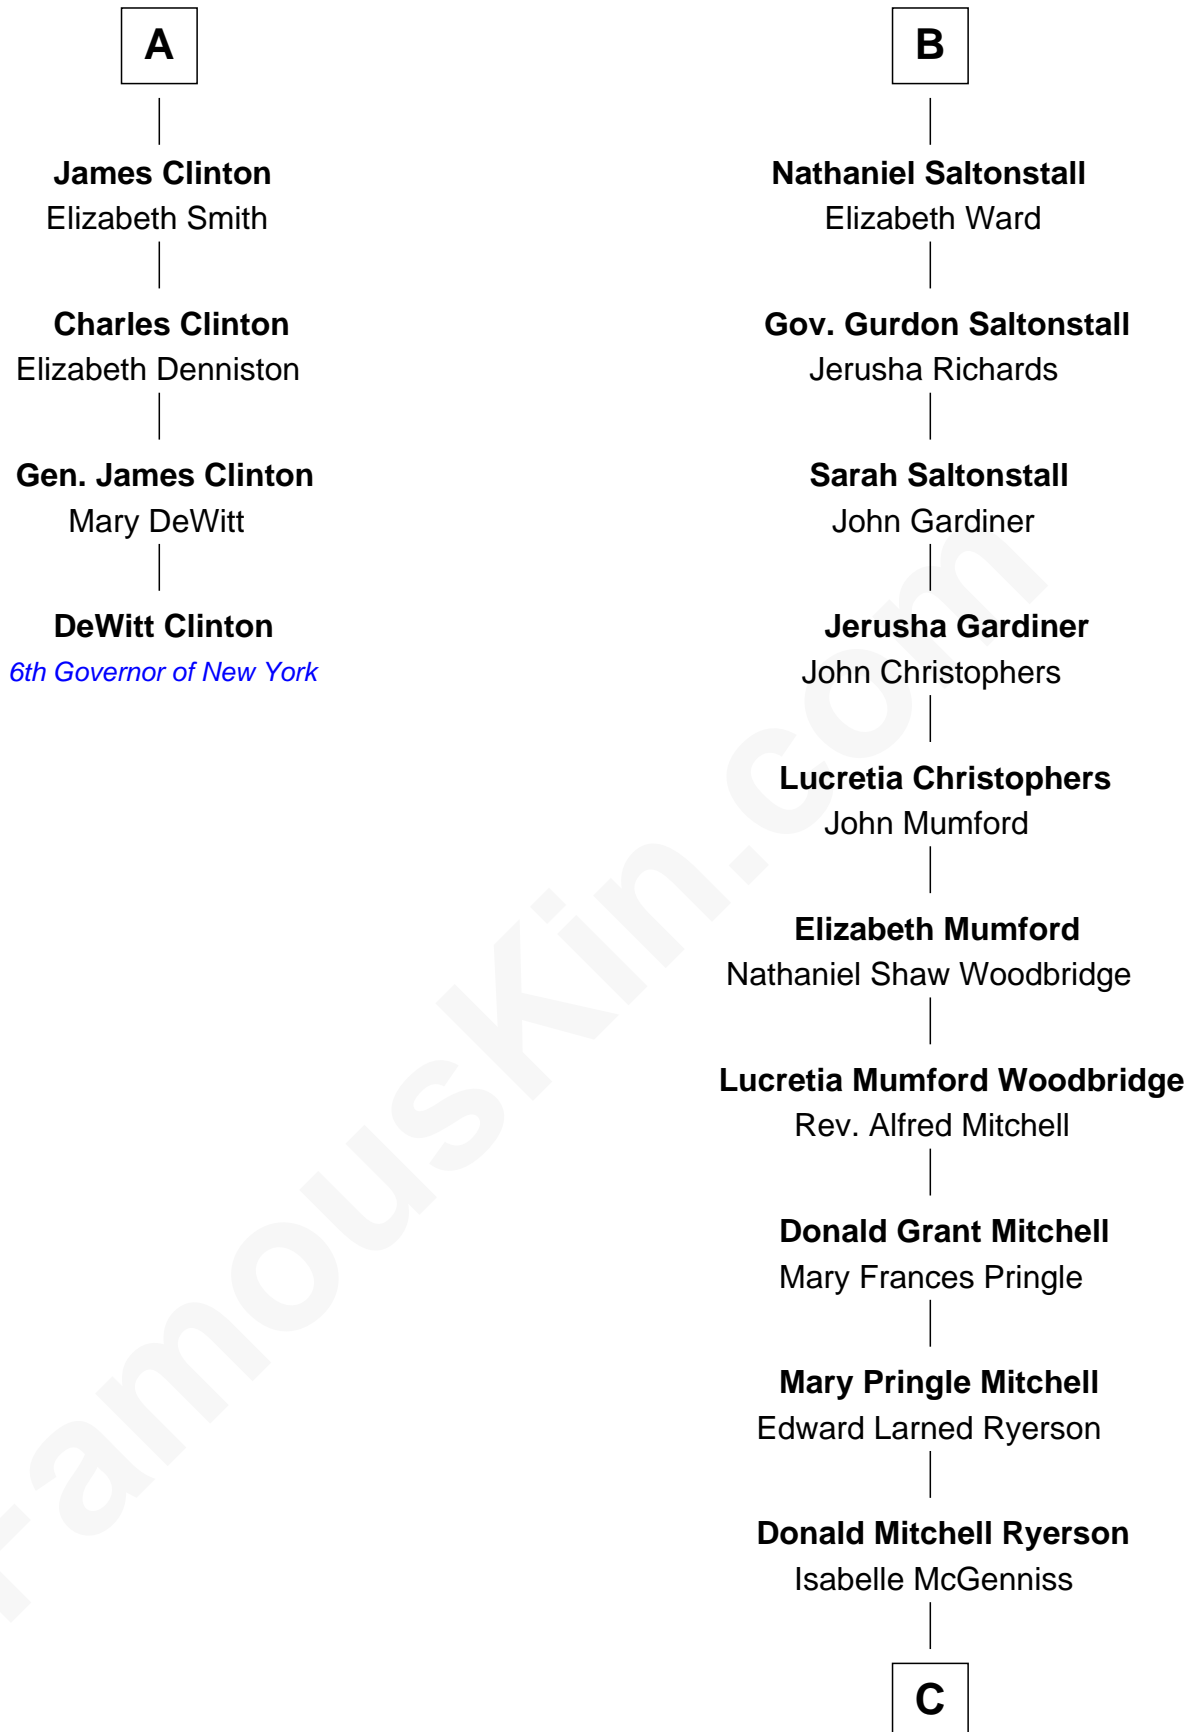

# FamousKin.com Relationship Chart of

**DeWitt Clinton**

*6th Governor of New York*

10th cousin 9 times removed of

**Paget Brewster**

*TV Actress*

**C**

**Joan Ryerson**

George Washington Wales Brewster

**Galen Brewster**

Hathaway Tew

**Paget Brewster**

*TV Actress*

FamousKin.com