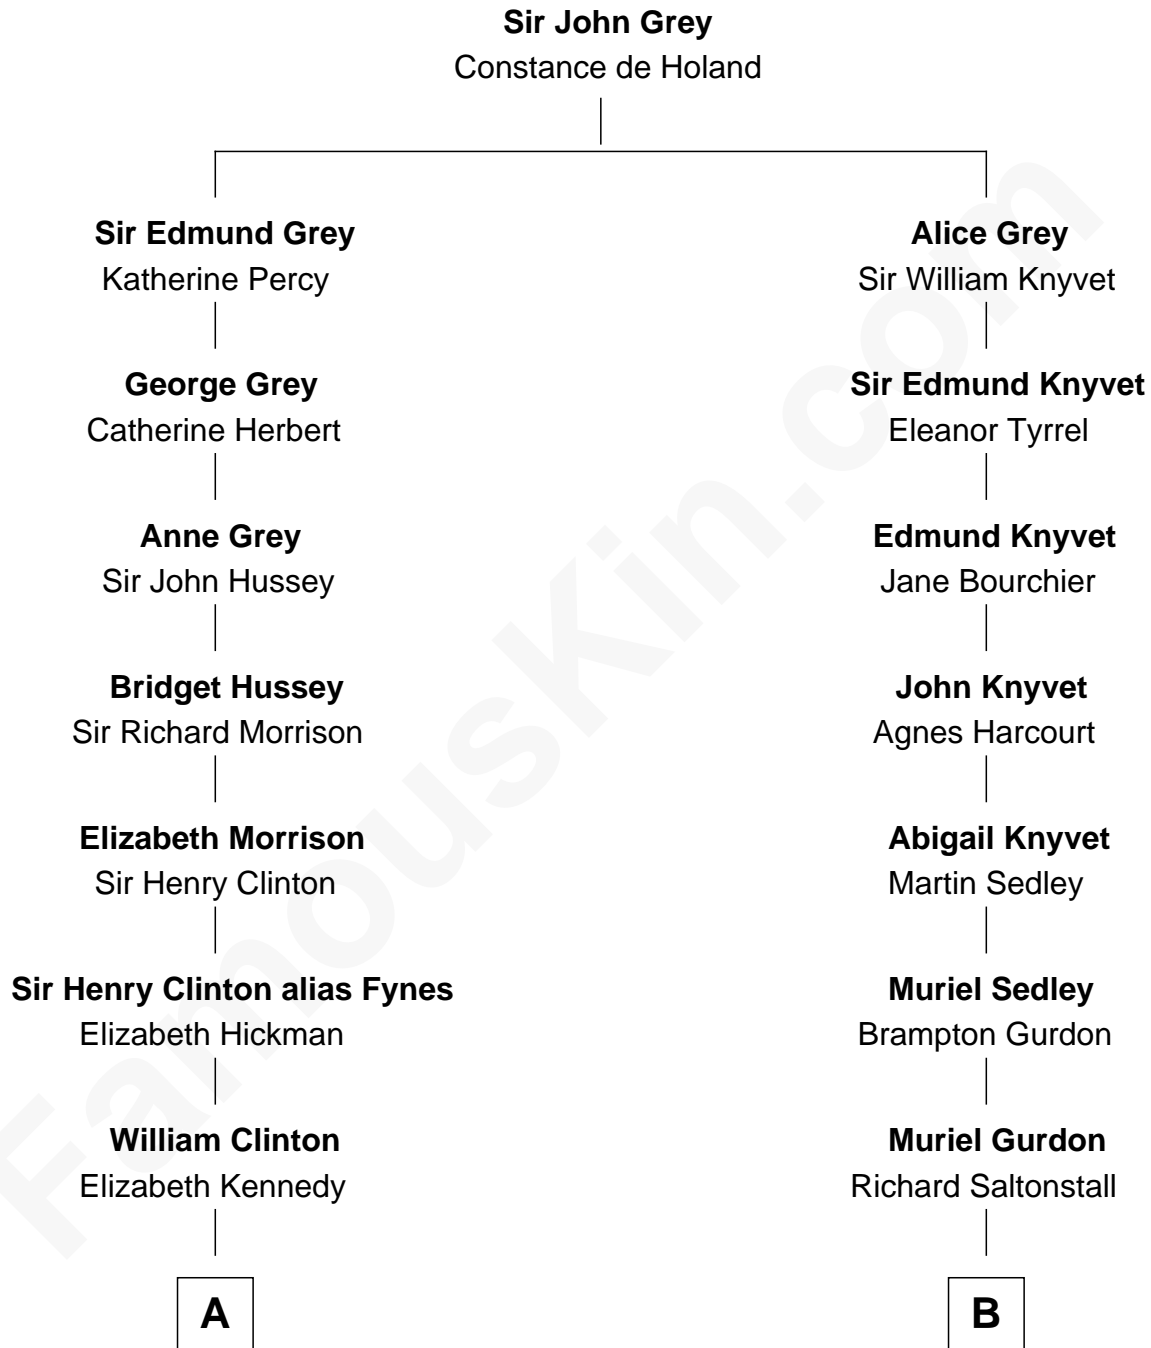

# FamousKin.com Relationship Chart of

**DeWitt Clinton**

*6th Governor of New York*

10th cousin 9 times removed of

**Paget Brewster**

*TV Actress*

**C**

**Joan Ryerson**

George Washington Wales Brewster

**Galen Brewster**

Hathaway Tew

**Paget Brewster**

*TV Actress*

FamousKin.com