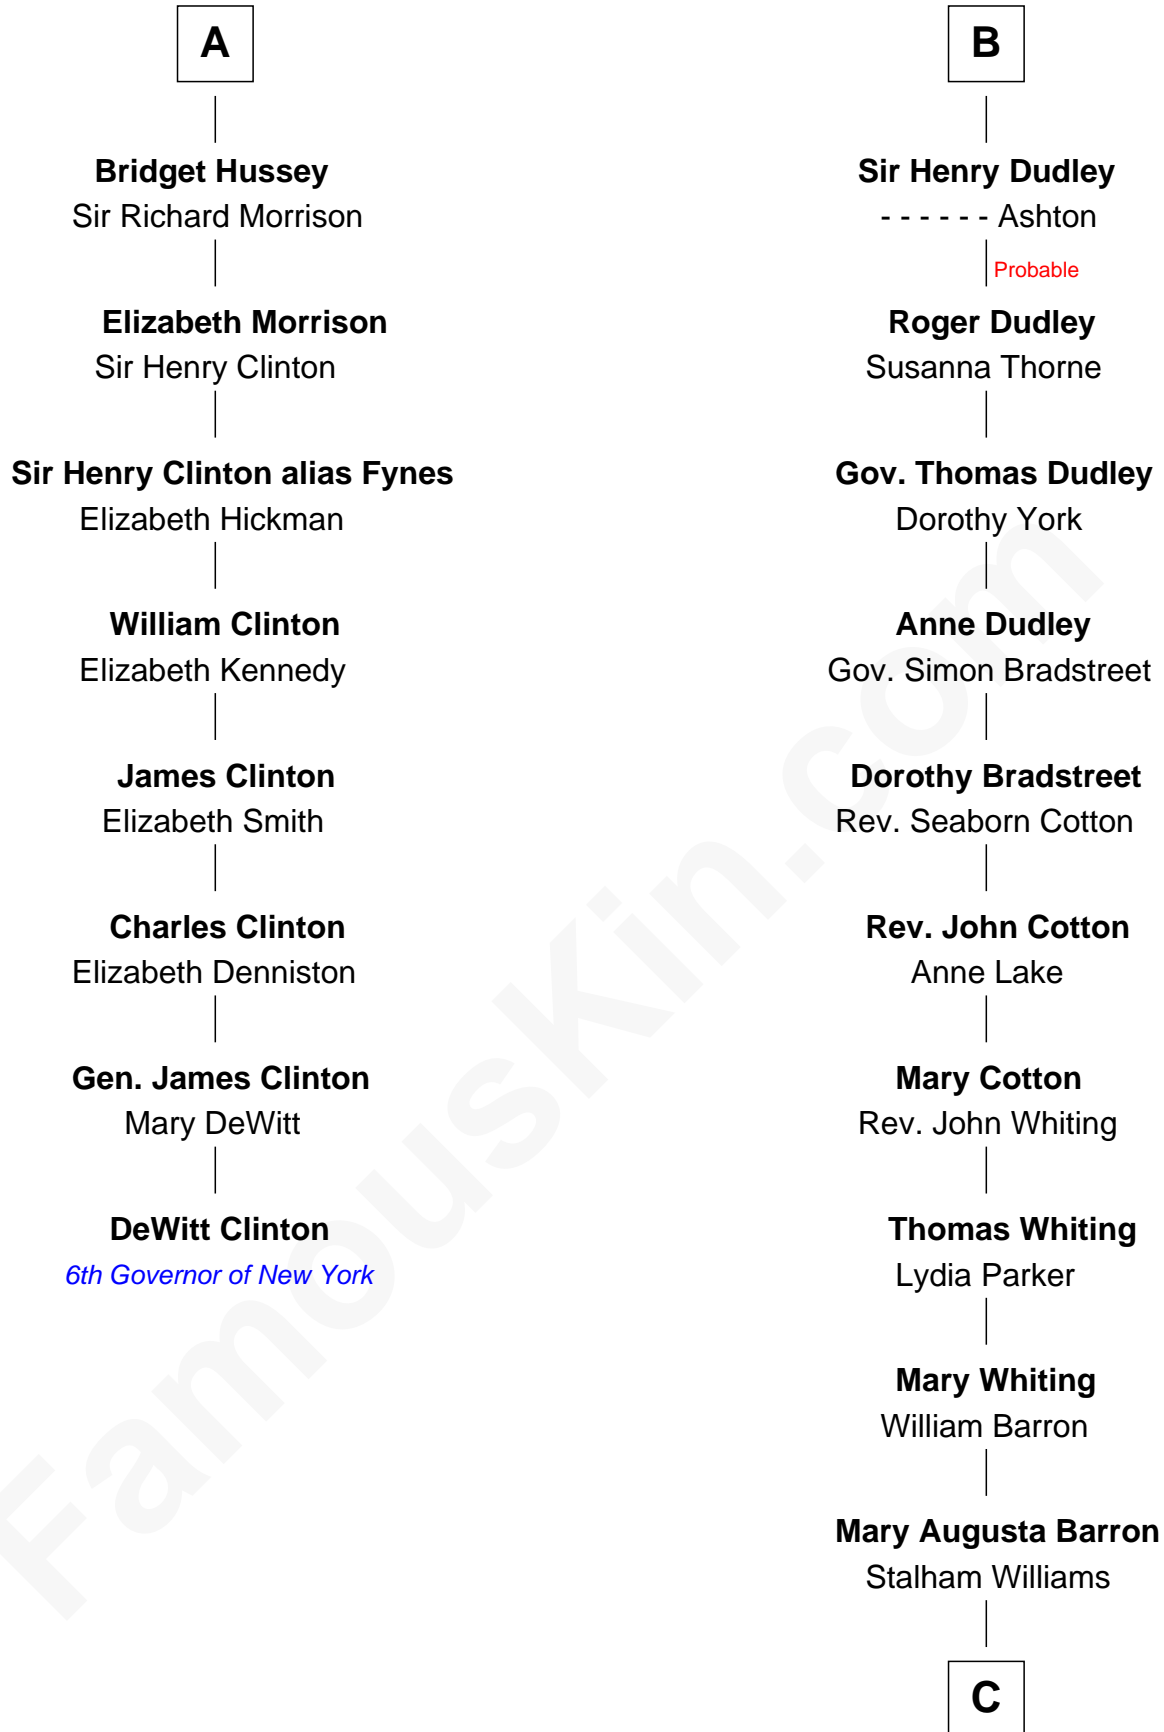

# FamousKin.com Relationship Chart of

**DeWitt Clinton**

*6th Governor of New York*

14th cousin 5 times removed of

**James Sherman**

*27th U.S. Vice-President*

**Henry Plantagenet**

Maud de Chaworth

**Henry of Lancaster**  
Isabella de Beaumont

**Blanche of Lancaster**  
John of Gaunt

**Elizabeth of Lancaster**  
John de Holand

**Constance de Holand**  
Sir John Grey

**Sir Edmund Grey**  
Katherine Percy

**George Grey**  
Catherine Herbert

**Anne Grey**  
Sir John Hussey

**A**

**Eleanor Plantagenet**  
Richard Fitzalan

**Alice Fitzalan**  
Sir Thomas de Holand

**Eleanor Holand**  
Edward Cherleton

**Joyce Cherleton**  
Sir John Tiptoft

**Joyce Tiptoft**  
Sir Edmund Sutton

**Sir Edward Sutton**  
Cecily Willoughby

**Sir John Sutton**  
Cecily Grey

**B**

C

Frances Lucretia Williams

Richard Winslow Sherman

Mary Frances Sherman