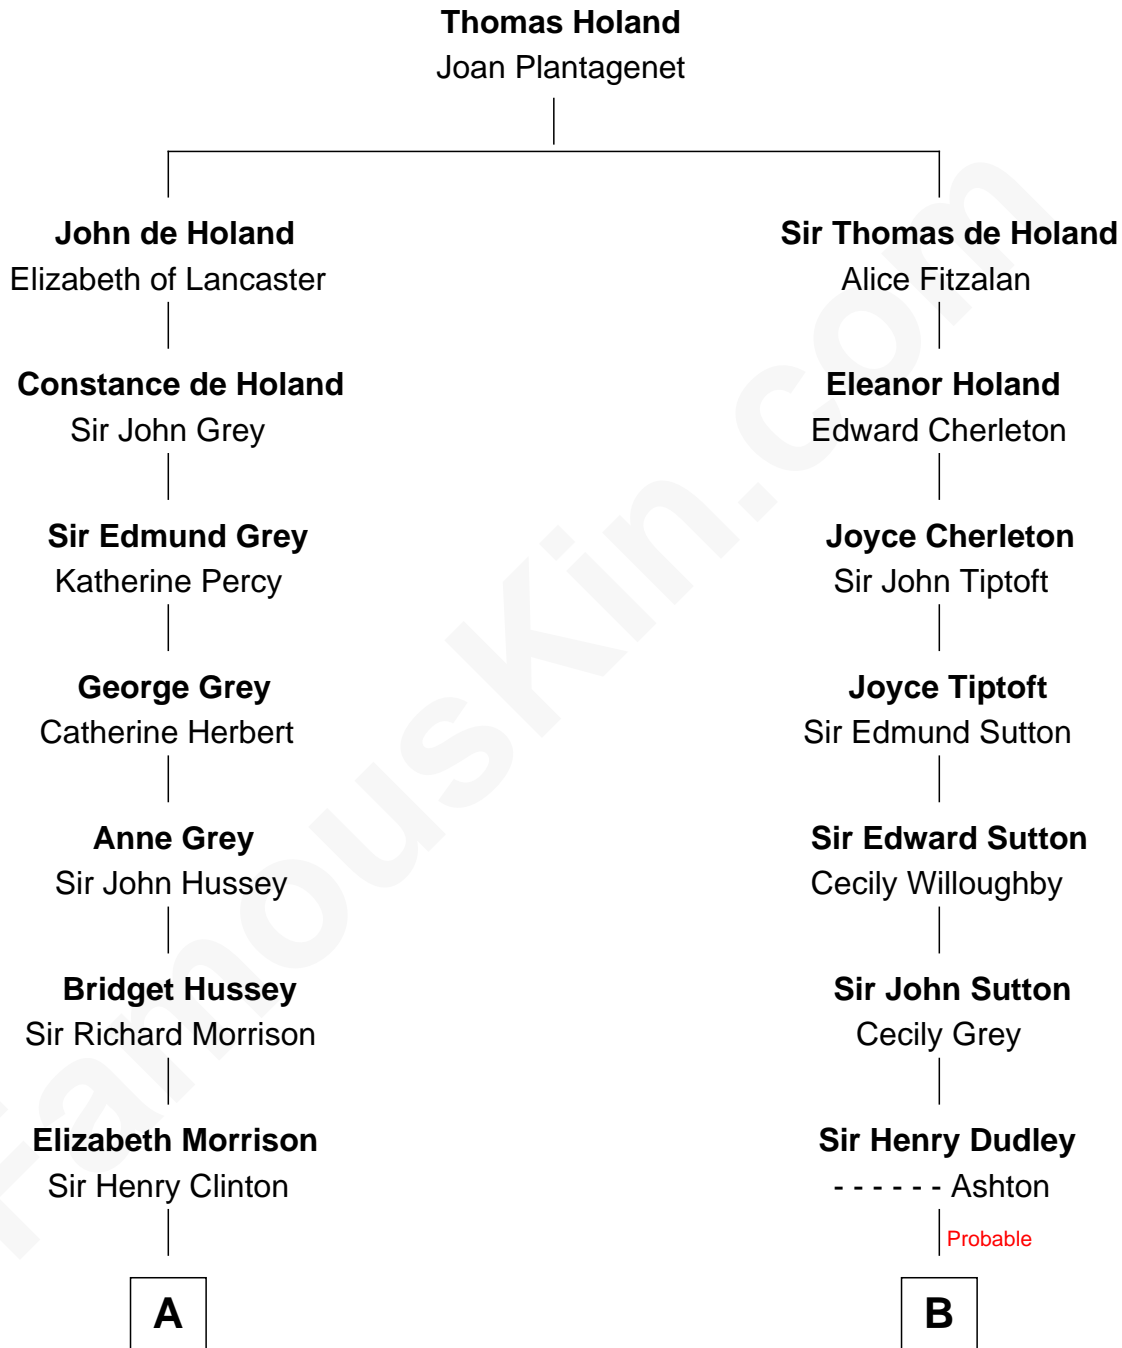

FamousKin.com Relationship Chart of

DeWitt Clinton

6th Governor of New York

12th cousin 6 times removed of

James Sherman

27th U.S. Vice-President

C

|
Mary Frances Sherman
Richard Updike Sherman

|
James Sherman
27th U.S. Vice-President

FamousKin.com