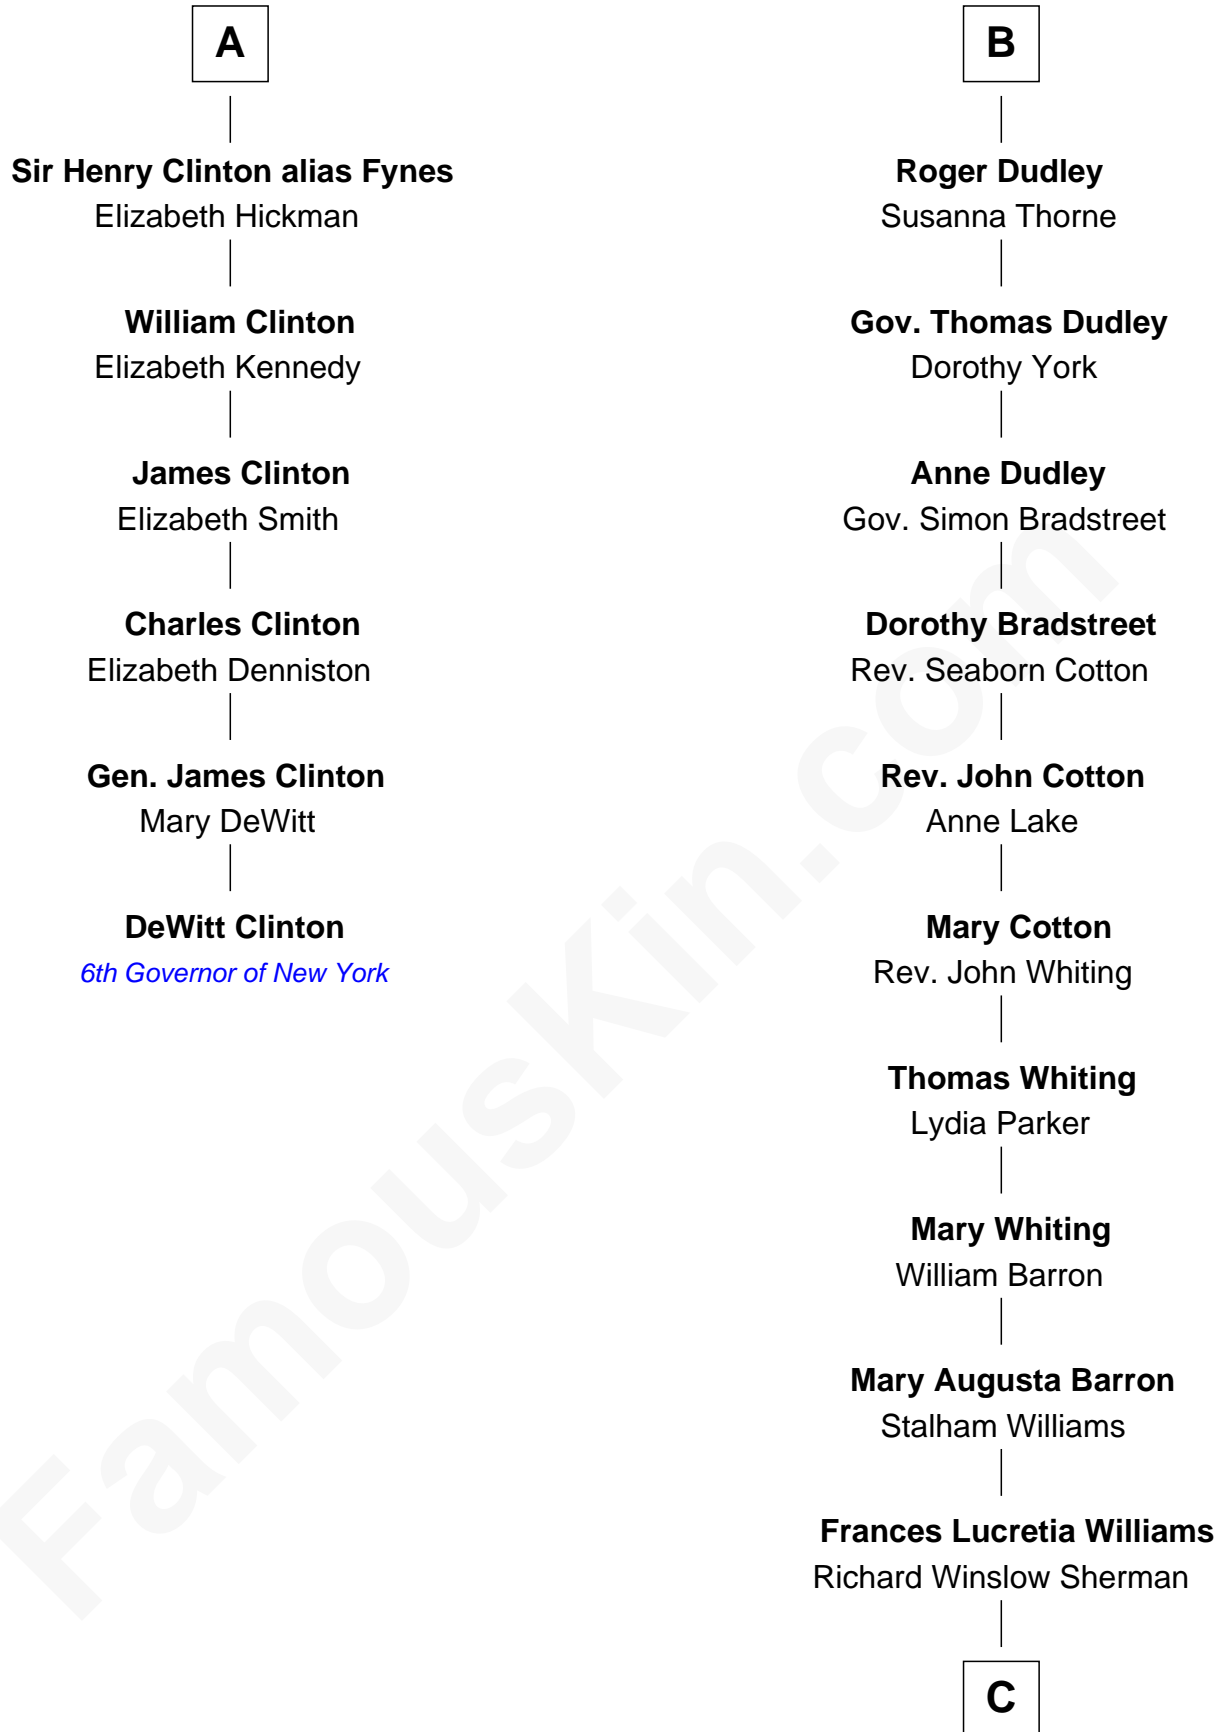

FamousKin.com Relationship Chart of

DeWitt Clinton

6th Governor of New York

12th cousin 6 times removed of

James Sherman

27th U.S. Vice-President

C

|
Mary Frances Sherman
Richard Updike Sherman

|
James Sherman
27th U.S. Vice-President

FamousKin.com