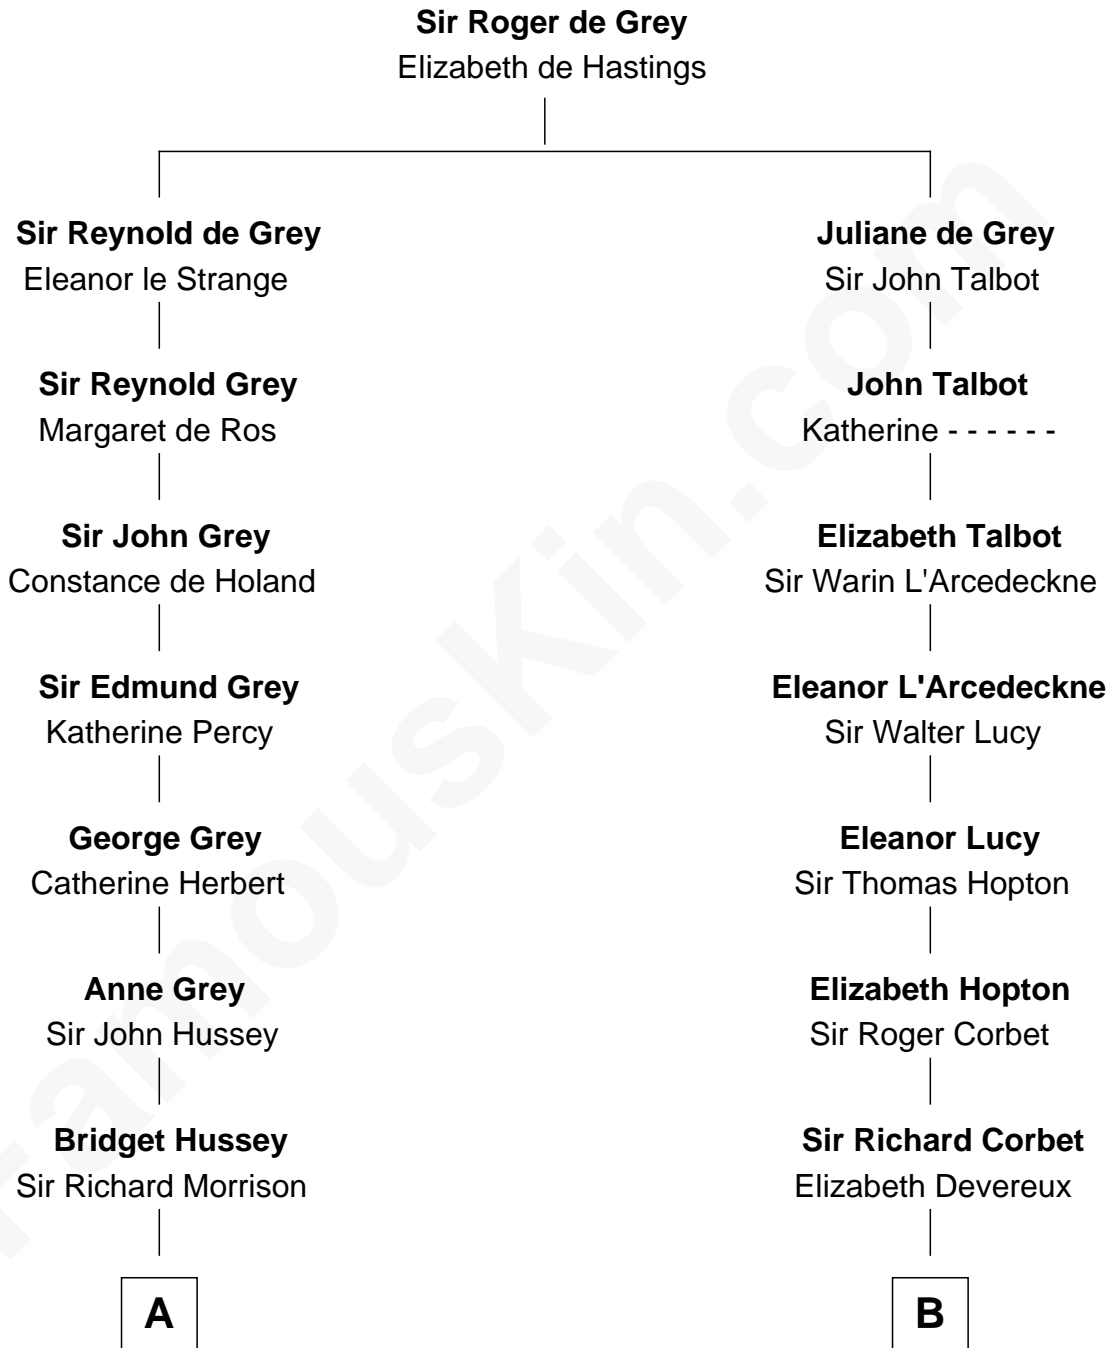

FamousKin.com Relationship Chart of

DeWitt Clinton

6th Governor of New York

13th cousin 8 times removed of

Allen Dulles

5th Director of the C.I.A.

C

Joanna Leffingwell

Charles Lathrop

Harriet Wadsworth Lathrop

Rev. Miron Winslow

Harriet Lathrop Winslow

Rev. John Welsh Dulles

Allen Macy Dulles

Edith Foster

Allen Dulles