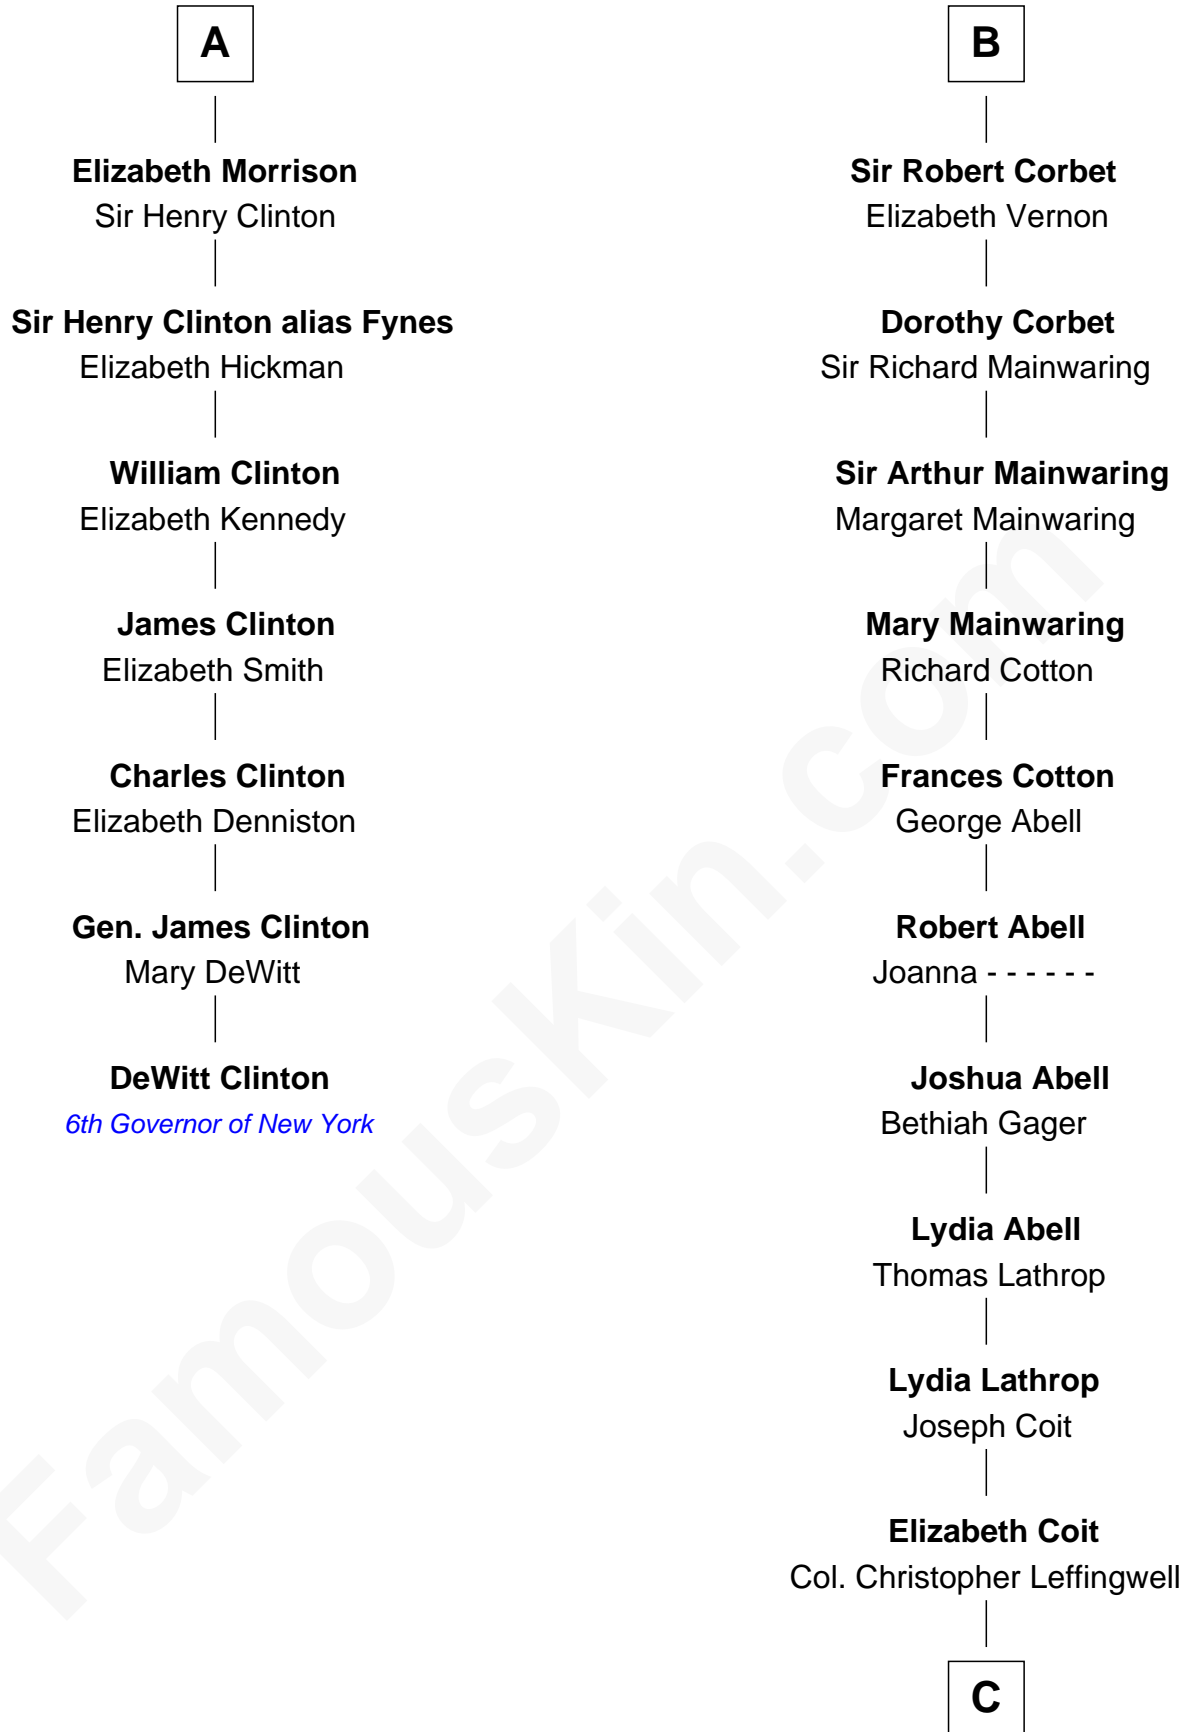

FamousKin.com Relationship Chart of

DeWitt Clinton

6th Governor of New York

13th cousin 8 times removed of

Allen Dulles

5th Director of the C.I.A.

C

Joanna Leffingwell

Charles Lathrop

Harriet Wadsworth Lathrop

Rev. Miron Winslow

Harriet Lathrop Winslow

Rev. John Welsh Dulles

Allen Macy Dulles

Edith Foster

Allen Dulles